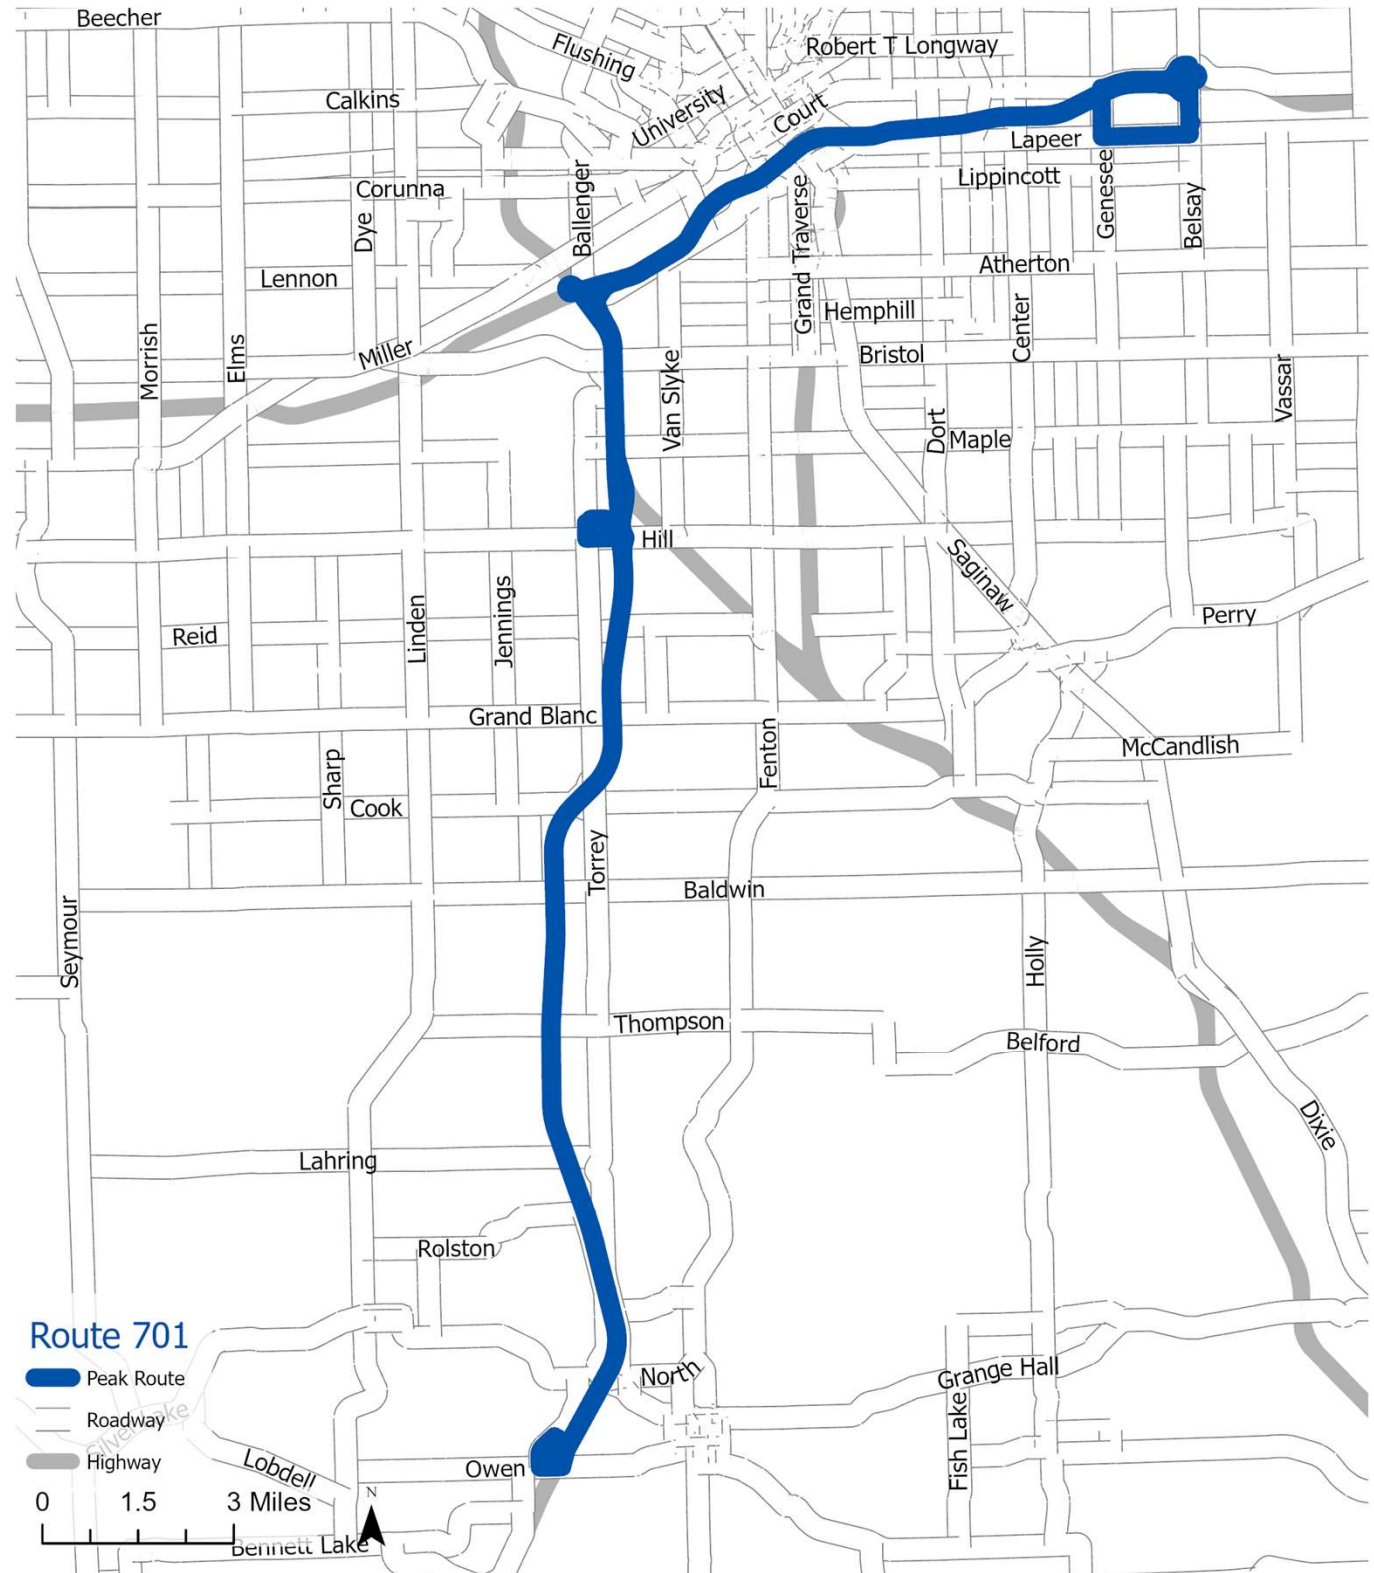

701 Lapeer Rd East

Location	AM	PM
Dunham's Parking Lot	7:15 AM	4:00 PM
Meijer Parking Lot	7:35 AM	3:30 PM
Belsay & Lapeer	7:45 AM	3:05 PM
Genesee & Lapeer	8:00 AM	3:00 PM

Peak Routes Run Monday Through Friday