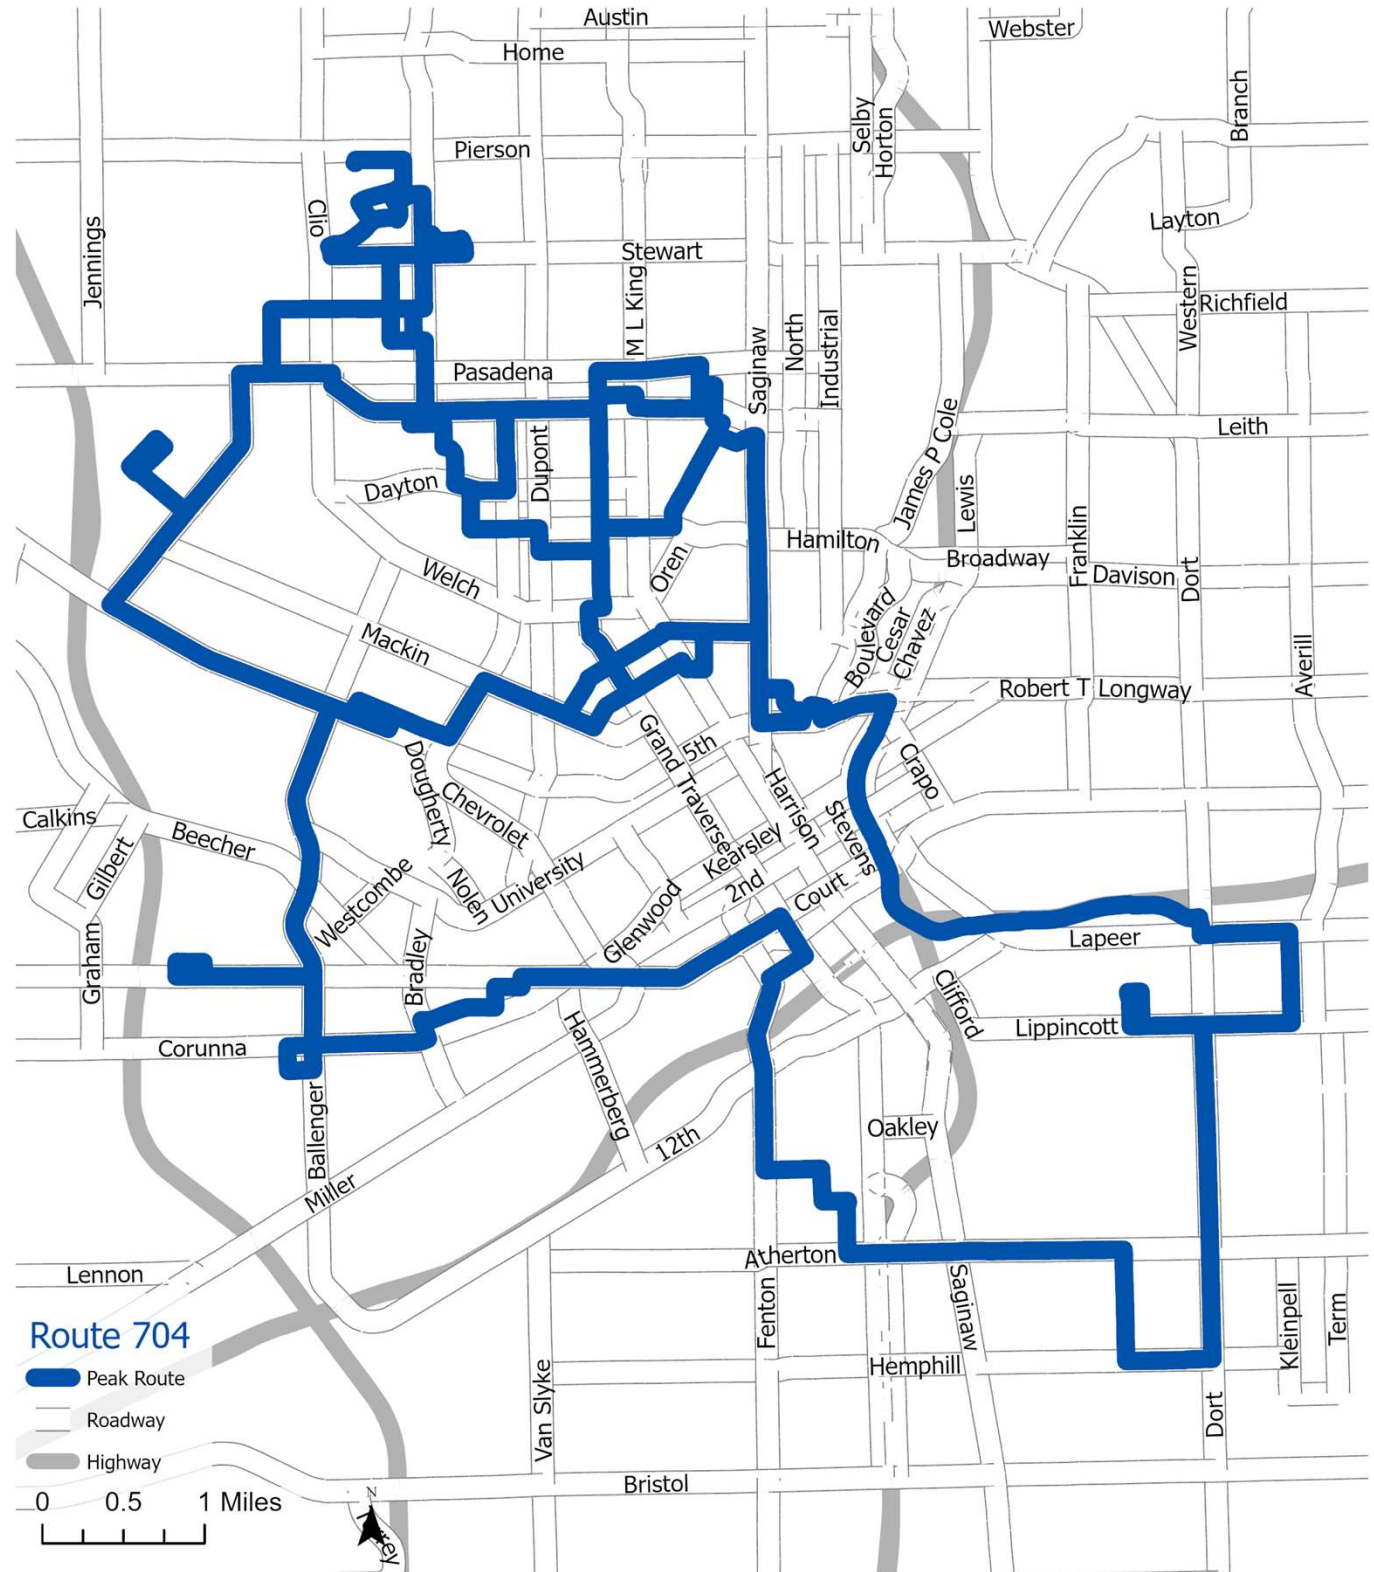

704 South Pierson

Location

Stop Times

Bradley Ave & Gibson St	6:46 AM 4:45 PM 6:20 PM
Brown St & Walton Ave	6:49 AM 4:47 PM 6:22 PM
Buick St & Dewey St	7:22 AM 3:58 PM 5:33 PM
Camden Ave & Simcoe Ave	6:35 AM 4:35 PM 6:10 PM
Clovertree Apartments	6:52 AM 4:51 PM 6:26 PM
Concord St & Aurora Ct	7:01 AM 5:00 PM 6:35 PM
Downey St & Gibson St	6:44 AM 4:44 PM 6:19 PM
E Dartmouth St & Bonbright St	7:20 AM 3:59 PM 5:34 PM
E Wood St & Avenue B	7:12 AM 4:08 PM 5:43 PM
Eagle's Nest Academy	7:45 AM 3:40 PM 5:15 PM
Euston St & Lincoln Ave	6:34 AM 4:33 PM 6:08 PM
FJ McCree Dr & Brookhollow Ct	7:16 AM 4:11 PM 5:46 PM
Fleming Rd & Woodhall Dr	7:41 AM 3:45 PM 5:20 PM
Flushing Rd & Suncrest Dr	6:58 AM 4:57 PM 6:32 PM
Forest Hill Ave & Sloan St	7:06 AM 4:54 PM 6:29 PM
Lippincott Blvd & Barks St	6:24 AM 4:21 PM 5:56 PM
Mason St & W Jamieson St	7:24 AM 3:56 PM 5:31 PM
Odette St & Mason St	7:26 AM 4:02 PM 5:37 PM
Ogema Ave & MacDonald Ave	6:30 AM 4:28 PM 6:03 PM
Rankin St & Chevrolet Ave	7:30 AM 3:53 PM 5:28 PM
Roanoke St & W Myrtle Ave	7:35 AM 5:05 PM 6:40 PM
Roselawn Dr & Greenlawn Dr	7:44 AM 3:41 PM 5:16 PM
Santa Barbara Dr & Warrington Dr	7:42 AM 3:42 PM 5:17 PM
Stockton St & 6th St	6:38 AM 4:39 PM 6:14 PM
Tebo St & Gilmartin St	6:22 AM 4:19 PM 5:54 PM
Trumbull Ave & W Myrtle Ave	7:37 AM 3:47 PM 5:22 PM
Vincent Ave & Vincent Ct	7:09 AM 4:05 PM 5:40 PM
Vosburg St & Zimmerman St	6:43 AM 4:43 PM 6:18 PM
W Dayton St & Lawndale Ave	7:29 AM 3:52 PM 5:27 PM
W McClellan St & Trumbull Ave	7:32 AM 3:49 PM 5:24 PM
W Stewart Ave & Comstock Ave	7:40 AM 3:44 PM 5:19 PM

Peak Routes Run Monday Through Friday