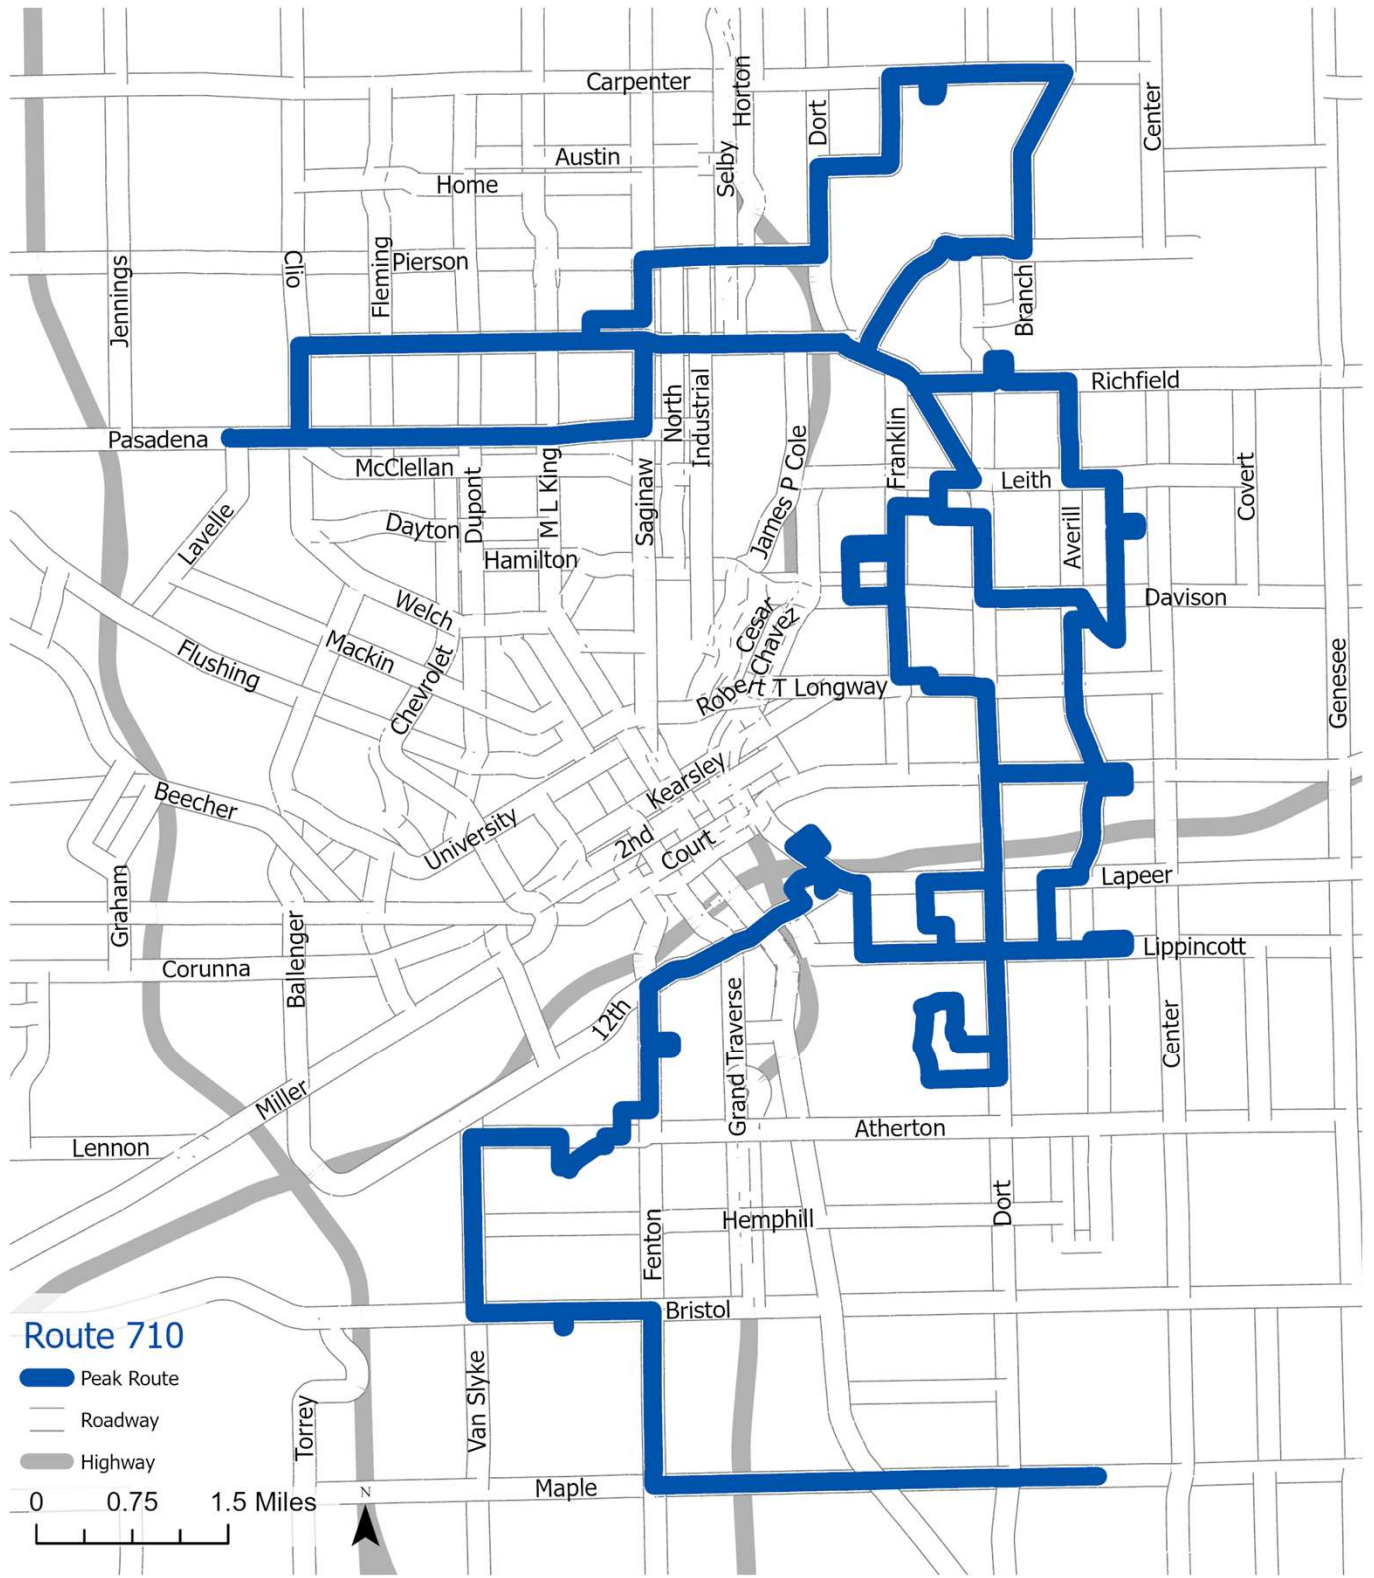

710 Pasadena North

Location	AM	PM
E Webster Rd & Hathaway	7:46 AM	4:35 PM
Morningside & Pemberton	7:49 AM	4:37 PM
E Pierson Rd & Valley Dr	7:55 AM	4:44 PM
Richfield Rd & Neebish Ave	7:59 AM	4:49 PM
Averill & Thom	8:01 AM	4:53 PM
Beechwood Ave & Riegler Ave	8:04 AM	4:55 PM
Earlmoor Blvd & Brent Ave	8:06 AM	4:59 PM
Burlington Dr & Rangeley Dr	8:07 AM	5:11 PM
Lippincott & Trout	8:12 AM	5:16 PM
S Dexter St & Providence St	8:13 AM	5:19 PM
N Vernon Ave & Kansas Ave	8:20 AM	5:08 PM
Mabel Ave & Iowa Ave	8:24 AM	5:04 PM
Maryland Ave & Cook St	8:28 AM	5:01 PM
E Stewart Ave & Aubrey St	8:35 AM	4:31 PM
Greater Heights Academy	8:50 AM	4:25 PM
Comanche Ave & Eldon Baker	-	5:25 PM
Woodslea Dr & Pinetree Dr	-	5:28 PM
Whittlesey St & Pingree Ave	-	5:33 PM
Pingree Ave & Seymour Ave	-	5:35 PM
Honey-Bee Daycare on Dort	-	5:37 PM
Avon St & E Wellington Ave	-	5:39 PM
Avon St & E 9th St	-	5:40 PM
Kennelworth Ave & Broad Ct.	-	5:41 PM
12th & Tacoma St	-	5:42 PM
Ossington Ave & Brunswick Ave	-	5:45 PM
Lincoln Ave & Tuxedo Ave	-	5:48 PM
Hammerberg at Park West Apts	-	5:52 PM
Boys and Girls Club Bristol Rd	-	5:57 PM
E Maple Ave & Auken Dr	-	6:03 PM

Peak Routes Run Monday Through Friday