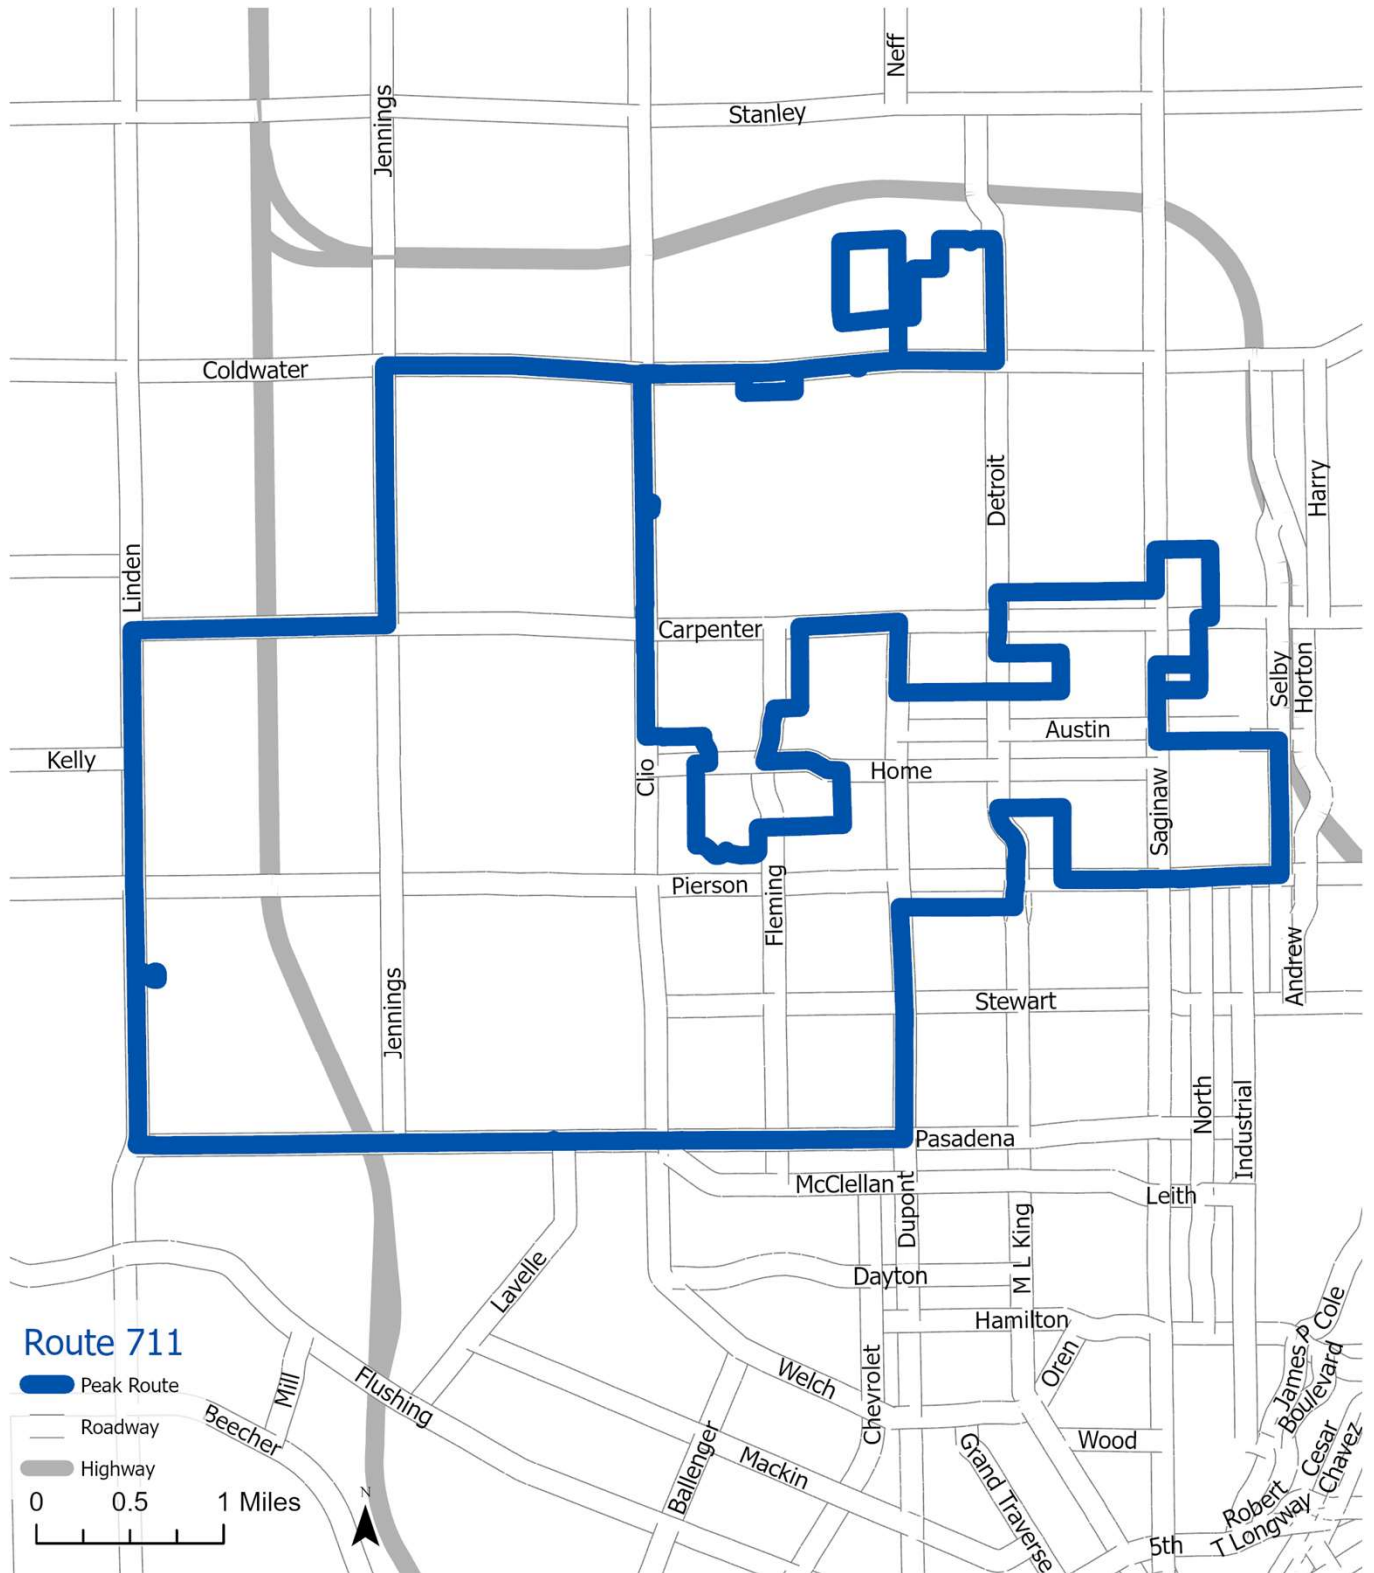

711 Pasadena North

Location	AM	PM
Pine Shores Apts	7:36 AM	4:28 PM
Carpenter & Crest	7:40 AM	4:33 PM
Mendelberger Dr & Douglas Joel Dr	7:45 AM	4:37 PM
Detroit & Flamingo	7:47 AM	4:39 PM
Harwood Rd & Barch Rd	7:48 AM	4:41 PM
O'Brien Rd & Eldon Rd	7:50 AM	4:42 PM
Flamingo Dr & Hilton Ln	7:52 AM	4:44 PM
Vanderbilt Townhomes	7:55 AM	4:47 PM
Charlotte's Web Daycare	7:56 AM	4:48 PM
Clio & Cedar Shores	8:01 AM	4:50 PM
Chateau Dr & Valorie Ln	8:06 AM	4:52 PM
Cloverlawn Dr & Stedron St	8:08 AM	4:54 PM
Oxley Dr & Basil Ln	8:09 AM	4:55 PM
Kermit St & W Mott Ave	8:11 AM	4:57 PM
W Mott Ave & Winthrop Blvd	8:12 AM	4:58 PM
Fleming Rd & W Home Ave	8:14 AM	4:59 PM
Bellcreek Dr & Orange Ln	8:15 AM	5:00 PM
Banbury Pl & Orange Ln	8:16 AM	5:01 PM
W Foss Ave & College St	8:18 AM	5:03 PM
Harvard St & E York Ave	8:19 AM	5:04 PM
Harvard St & Knickerbocker Ave	8:20 AM	5:05 PM
George St & E Downey Ave	8:22 AM	5:07 PM
Alma & North	8:24 AM	5:09 PM
Russell Ave & North St	8:26 AM	5:11 PM
Selby St & Eagle Ridge Ln	8:27 AM	5:12 PM
Selby St & Edgar Holt Dr	8:28 AM	5:13 PM
Martin L King & Rosewood Manor	8:30 AM	5:15 PM
Longfellow St & W Marengo Ave	8:31 AM	5:16 PM
Greater Heights Academy	8:37 AM	4:25 PM

Peak Routes Run Monday Through Friday