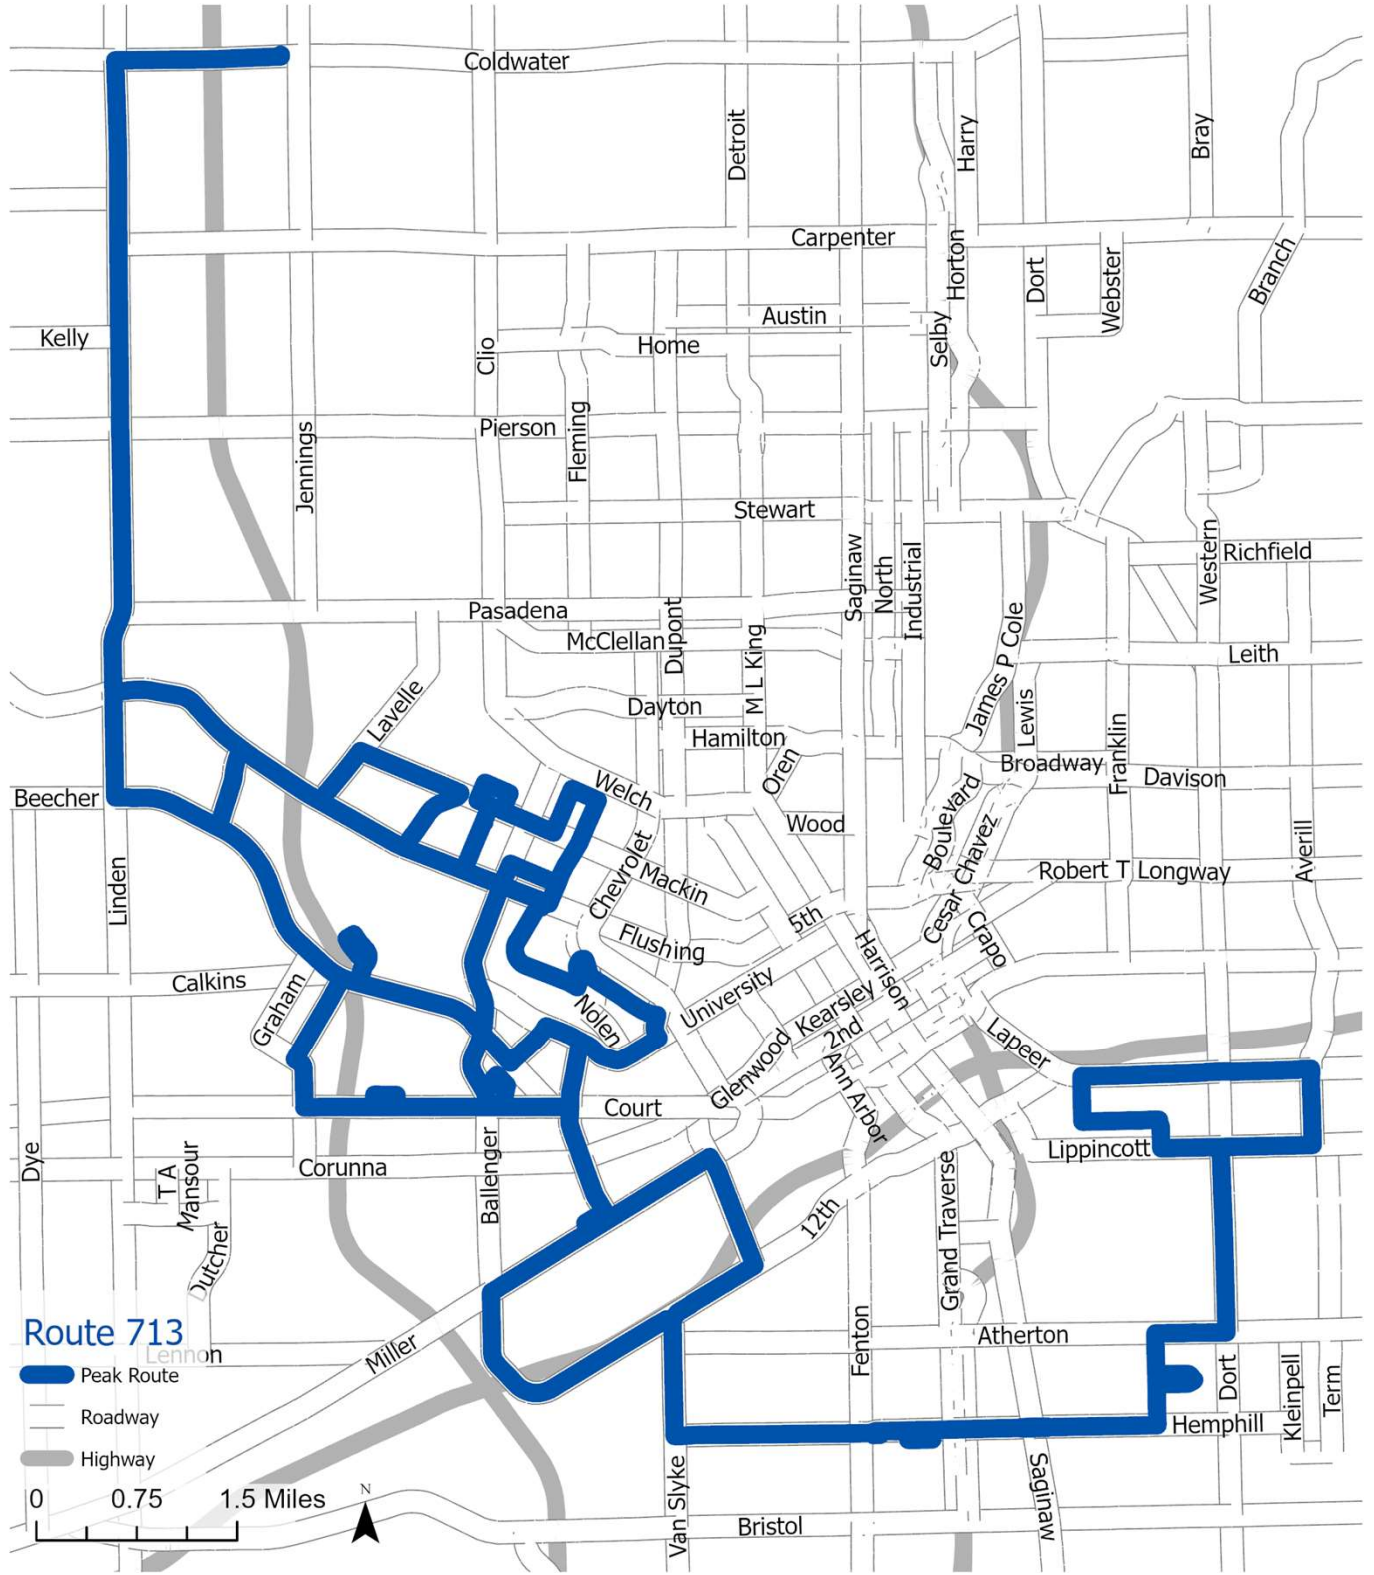

713 North Pierson

Location	AM	PM	PM Friday
Lippincott & Trout	6:09 AM	4:49 PM	3:29 PM
Howard Ave & Floral Park	6:16 AM	4:55 PM	3:35 PM
Barks St & Pingree Ave	6:19 AM	4:58 PM	3:38 PM
Lochhead St & Shawnee Ave	6:27 AM	4:41 PM	3:21 PM
W Hemphill Rd & Kings Ln	6:37 AM	4:34 PM	3:14 PM
Yale St & Clara Ave	6:49 AM	4:24 PM	3:04 PM
Hubbard Ave & W Court St	6:52 AM	3:52 PM	2:32 PM
Clovertree Apartments	6:59 AM	3:50 PM	2:30 PM
River Forest & Rue Foret Dr	7:04 AM	3:47 PM	2:27 PM
Monteith St & Perry St	7:08 AM	4:16 PM	2:56 PM
Thomas St & Golfside Ln	7:13 AM	4:12 PM	2:52 PM
Raskob St & Forest Hill Ave	7:16 AM	3:58 PM	2:38 PM
Forest Hill Ave & Begole St	7:18 AM	4:00 PM	2:40 PM
Mackin Rd & Ballenger Hwy	7:21 AM	4:03 PM	2:43 PM
Winona St & Clement St	7:23 AM	4:04 PM	2:44 PM
Barth St & Seneca St	7:24 AM	4:06 PM	2:46 PM
Sutton Ave & Wolcott St	7:26 AM	4:07 PM	2:47 PM
Sutton Ave & Sloan St	7:27 AM	4:08 PM	2:48 PM
Flushing Rd & Suncrest Dr	7:29 AM	3:32 PM	2:12 PM
Mill Rd Condominiums	7:33 AM	3:44 PM	2:24 PM
Northridge Academy	7:45 AM	3:30 PM	2:10 PM

Peak Routes Run Monday Through Friday