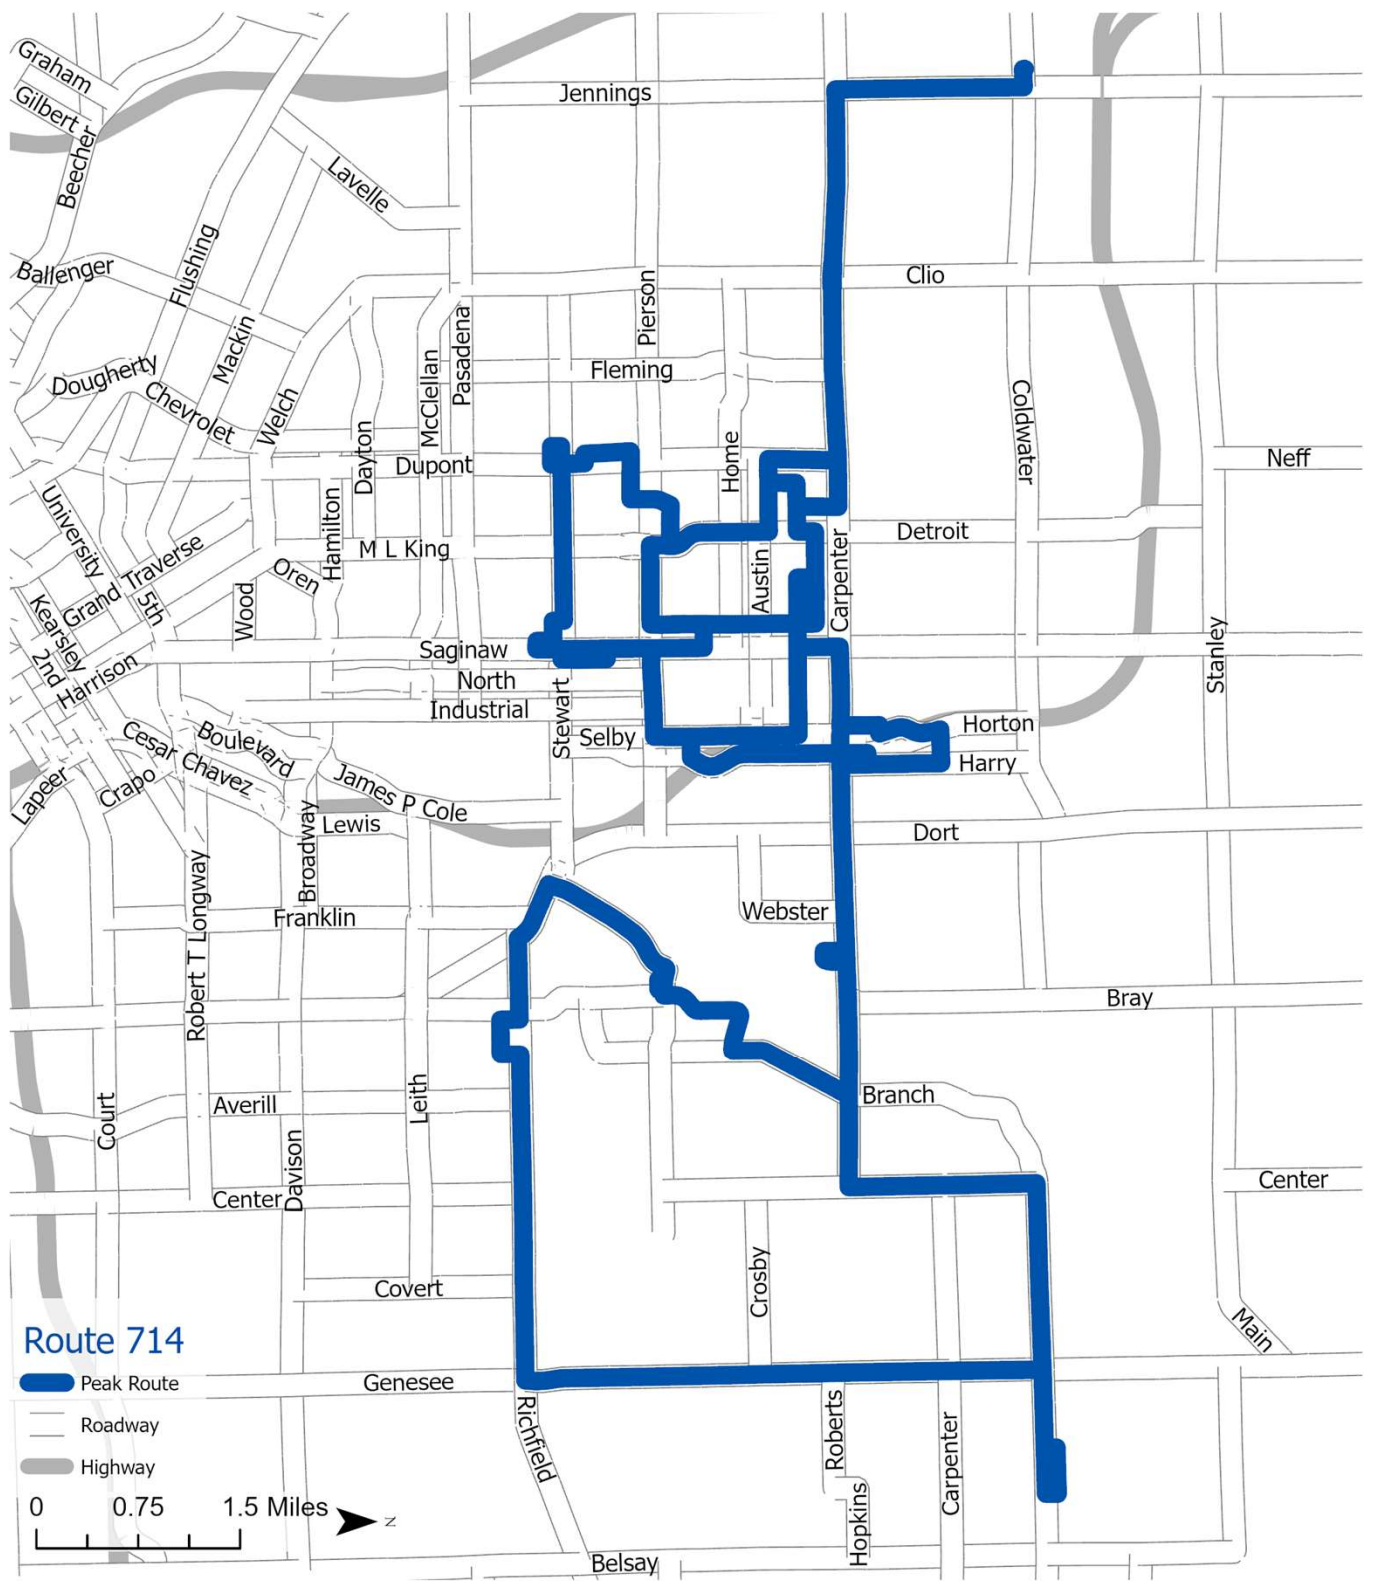

714 North Pierson

Location	AM	PM	PM Friday
Douglas Ave & Meisner Ave	6:18 AM	4:43 PM	3:23 PM
E Pierson Rd & Valley Dr	6:24 AM	4:37 PM	3:17 PM
Western Rd & Tiptree Path	6:25 AM	4:36 PM	3:16 PM
Pineview Dr & Estate Dr	6:34 AM	4:59 PM	3:39 PM
Morningside & Pemberton	6:46 AM	4:29 PM	3:09 PM
E Julia Ave & Harry St	6:51 AM	4:19 PM	2:59 PM
E Cornell Ave & Harry St	6:53 AM	4:21 PM	3:01 PM
Alfred St & Charles Ave	6:56 AM	4:23 PM	3:03 PM
North St & E Holbrook Ave	7:00 AM	4:09 PM	2:49 PM
Selby St & Eagle Ridge Ln	7:03 AM	4:12 PM	2:52 PM
Selby St & Edgar Holt Dr	7:04 AM	4:13 PM	2:53 PM
Billings St & Black Ave	7:08 AM	3:58 PM	2:38 PM
Sylvester Broome Center	7:12 AM	3:55 PM	2:35 PM
Race St & W Moore St	7:16 AM	3:51 PM	2:31 PM
Edwards Ave & W Flint Park Blvd	7:18 AM	3:49 PM	2:29 PM
Longfellow St & W Pulaski St	7:21 AM	3:47 PM	2:27 PM
W Parkway Ave & Westmoreland Dr	7:22 AM	3:45 PM	2:25 PM
Fulton St & E Sherman Ave	7:26 AM	4:03 PM	2:43 PM
E York Ave & Robbie Ave	7:30 AM	4:06 PM	2:46 PM
Chestnut St & W Holbrook Ave	7:33 AM	3:40 PM	2:20 PM
Ruth Ave & College St	7:35 AM	3:41 PM	2:21 PM
Northridge Academy	7:45 AM	3:30 PM	2:10 PM

Peak Routes Run Monday Through Friday