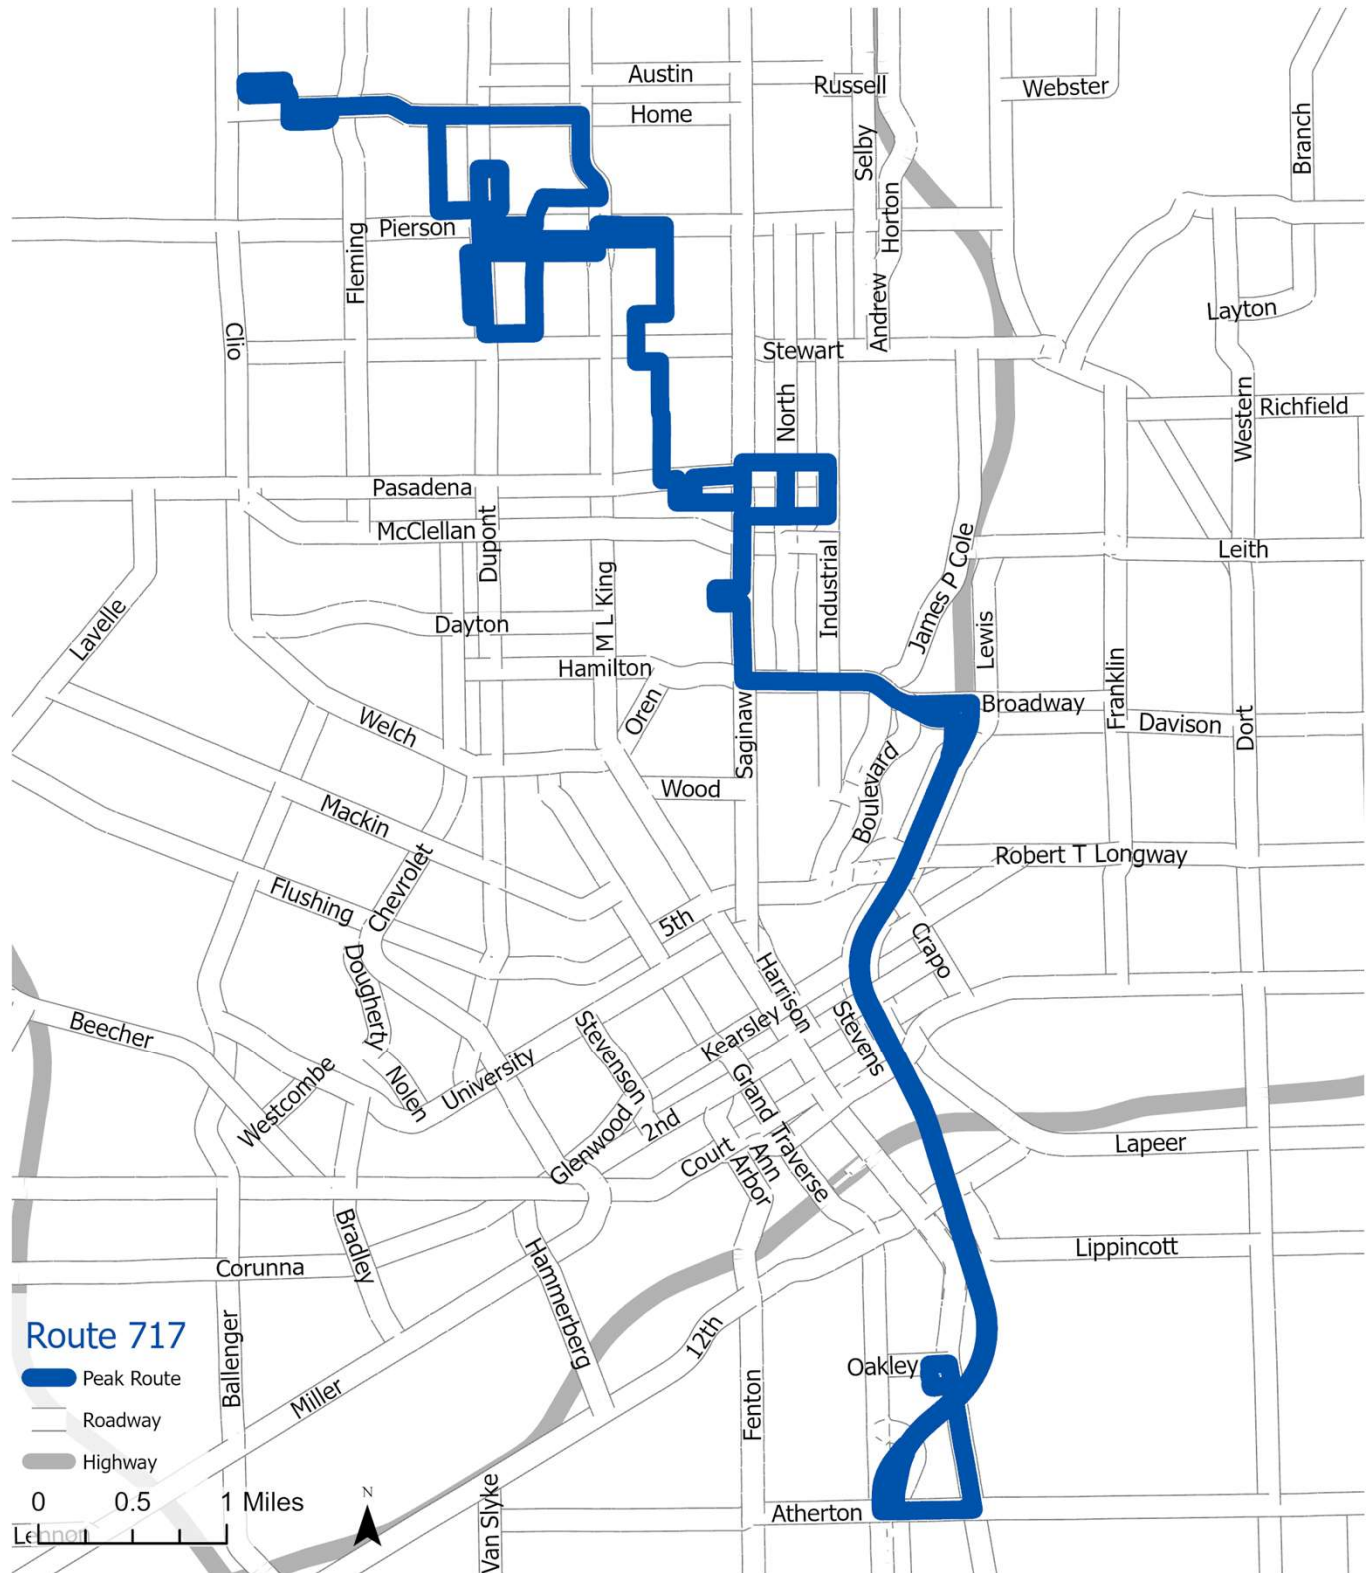

717 S Saginaw

Location	AM	PM
W Parkway Ave & Westmoreland Dr	6:41 AM	4:19 PM
W Home Ave & Chestnut St	6:43 AM	4:22 PM
Edwards Ave & W Home Ave	6:44 AM	4:23 PM
W Home Ave & Oxley Dr	6:46 AM	4:25 PM
Chateau Dr & Karen Dr	6:47 AM	4:26 PM
Marlowe Dr & W Hobson Ave	6:50 AM	4:29 PM
Glenn Ave & W Ridgeway Ave	6:54 AM	4:33 PM
Dupont St & W Mott Ave	6:56 AM	4:34 PM
Edwards Ave & W Baltimore Blvd	6:59 AM	4:16 PM
Longfellow St & W Eldridge Ave	7:00 AM	4:15 PM
Longfellow St & W Marengo Ave	7:01 AM	4:14 PM
W Pulaski St & Dupont St	7:02 AM	4:17 PM
ML King Ave & W Pulaski St	7:03 AM	4:13 PM
Baltimore Blvd & Aubrey St	7:05 AM	4:11 PM
E Flint Park Blvd & Harvard St	7:06 AM	4:10 PM
Marvin St & E Myrtle Ave	7:09 AM	4:07 PM
Buick St & Dewey St	7:11 AM	4:04 PM
North St & E Gillespie Ave	7:15 AM	4:00 PM
North St & E Jamieson St	7:17 AM	3:57 PM
E Taylor St & Chippewa St	7:19 AM	3:55 PM
International Academy	7:35 AM	3:40 PM

Peak Routes Run Monday Through Friday