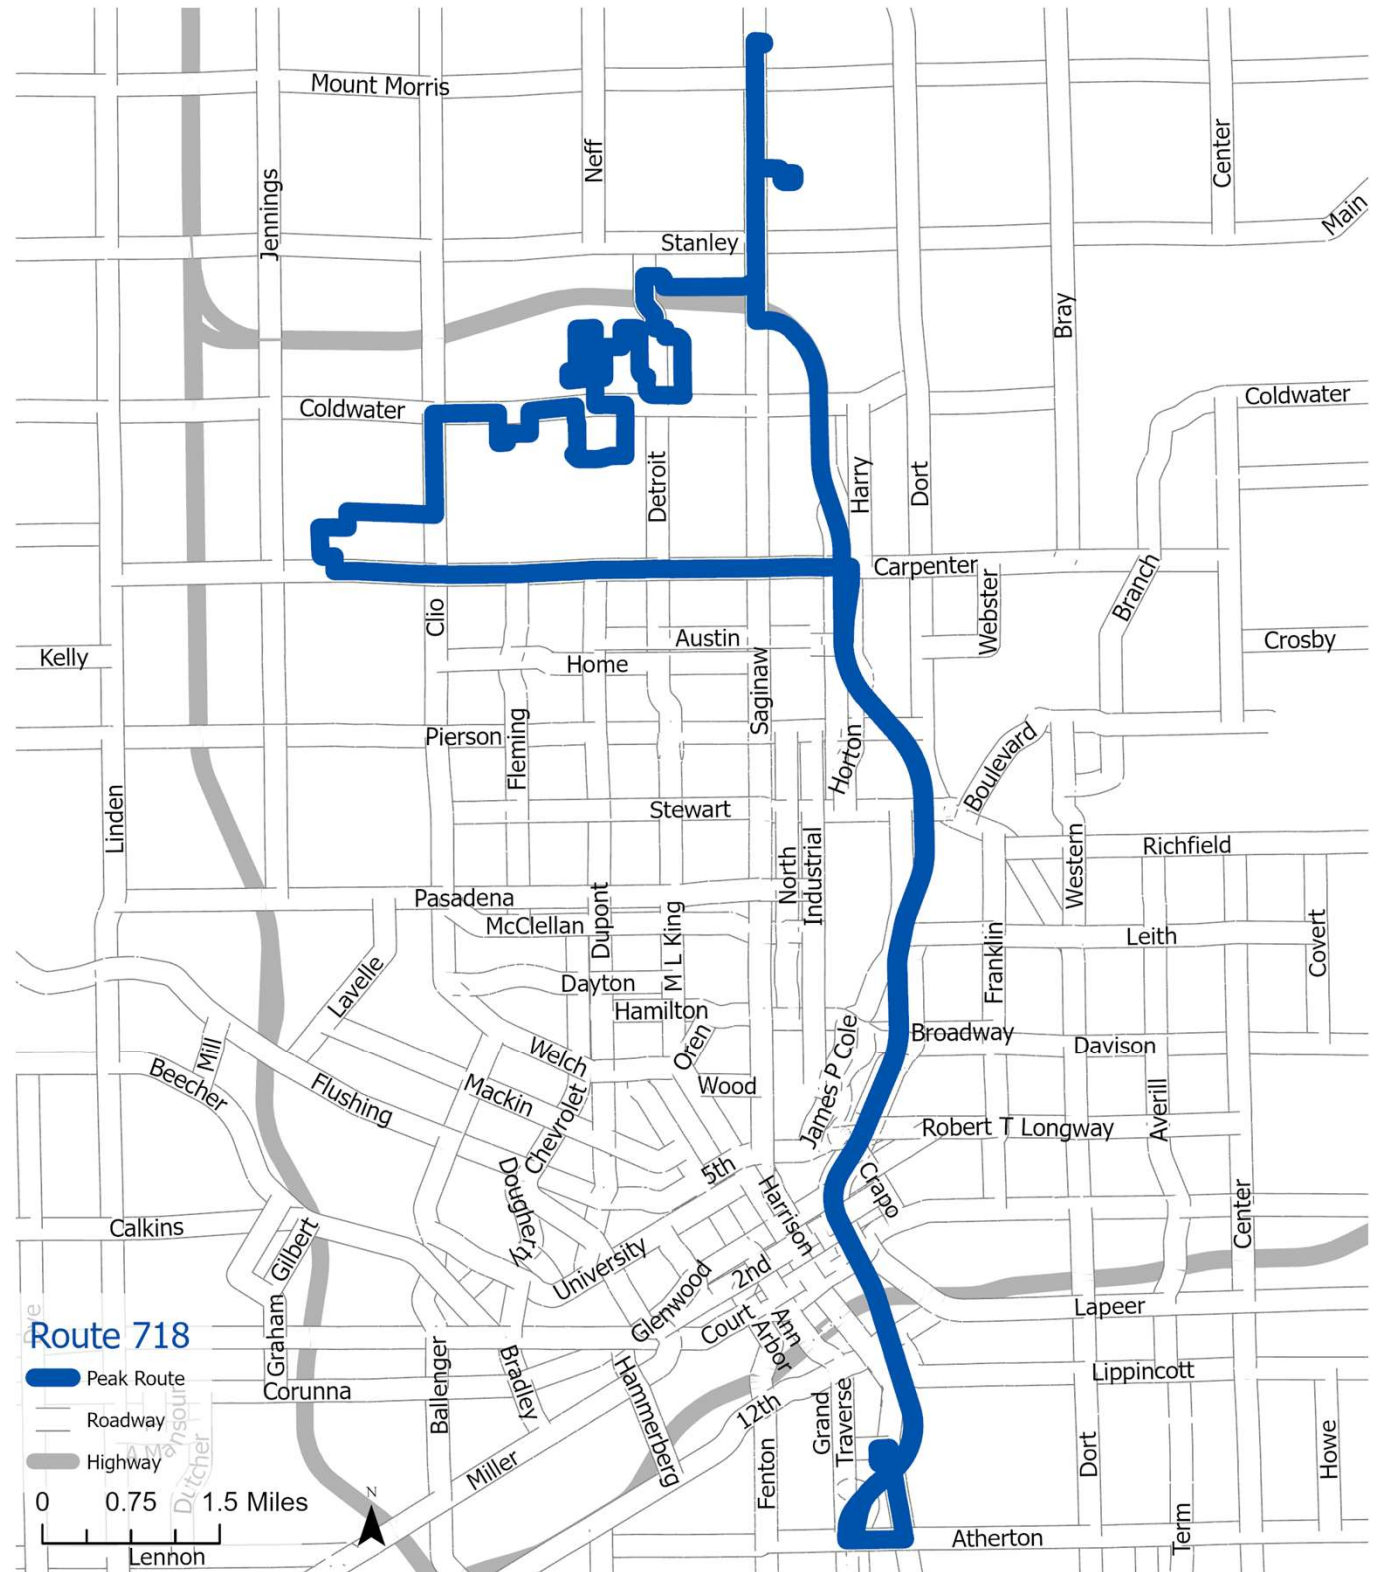

718 S Saginaw

Location	AM	PM
Woodcliffe Dr & Hampshire Ave	6:28 AM	4:06 PM
Clio & Cedar Shores	6:33 AM	4:10 PM
Mendelberger Dr & Kevin David Dr	6:39 AM	4:16 PM
W Coldwater Rd & Afaf St	6:40 AM	4:18 PM
Bermuda Ln & Coldwater Rd	6:41 AM	4:19 PM
Fairhaven St & W Humphrey Ave	6:44 AM	4:20 PM
Flamingo Dr & Otoole Ln	6:45 AM	4:21 PM
Barch Rd & Penwood Rd	6:47 AM	4:25 PM
Natchez Dr & Lebeau St	6:50 AM	4:28 PM
Cypress Dr & Orange Blossom Ln	6:52 AM	4:30 PM
W Klein St & Garden Dr	6:57 AM	4:34 PM
Bristol Court Apts	7:03 AM	4:40 PM
Save A Lot	7:08 AM	4:45 PM
International Academy	7:35 AM	3:40 PM

Peak Routes Run Monday Through Friday