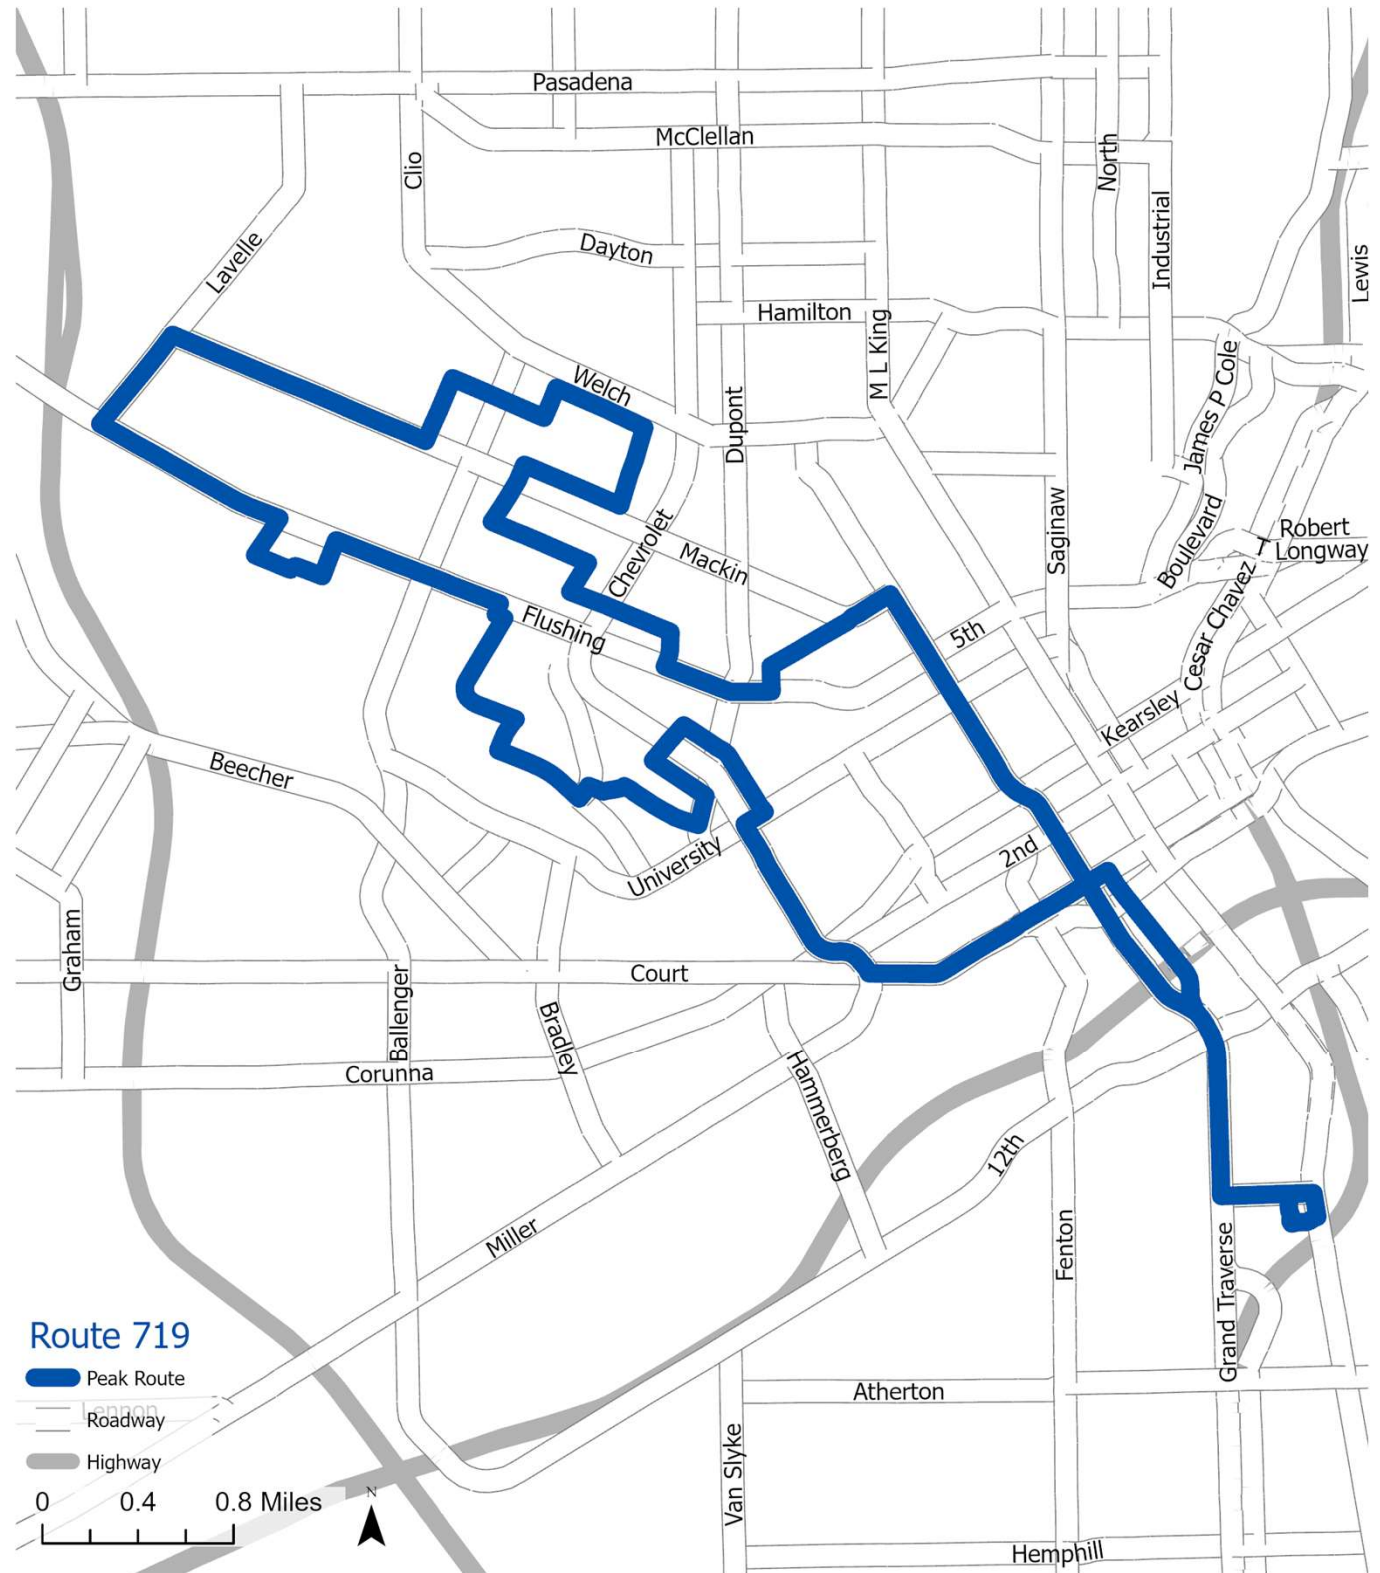

719 S Saginaw

Location	AM	PM
Dupont St & Cadillac St	6:48 AM	3:52 PM
Perry St & Joliet St	6:50 AM	3:53 PM
St Clair St & Cartier St	6:52 AM	3:55 PM
Frank St & Dougherty Pl	6:54 AM	3:57 PM
Marquette St & Thomas St	6:55 AM	3:59 PM
Fremont St & Norbert St	6:56 AM	4:00 PM
Joy St & Burnell Ave	7:01 AM	4:05 PM
Mitson Blvd & Hatherly Ave	7:02 AM	4:06 PM
Flushing Rd & Suncrest Dr	7:04 AM	4:07 PM
Winona St & Mallery St	7:10 AM	4:14 PM
Lavender Ave & Begole St	7:12 AM	4:16 PM
Milbourne Ave & Copeman Blvd	7:14 AM	4:18 PM
Concord St & Milbourne Ave	7:15 AM	4:19 PM
Lavender Ave & Mackin Rd	7:17 AM	4:21 PM
Lavender Ave & N Stevenson St	7:18 AM	4:22 PM
Milbourne Ave & Raskob St	7:19 AM	4:23 PM
Woodbridge St & Sloan St	7:21 AM	4:25 PM
Wolcott St & W 8th Ave	7:24 AM	4:28 PM
International Academy	7:35 AM	3:40 PM

Peak Routes Run Monday Through Friday