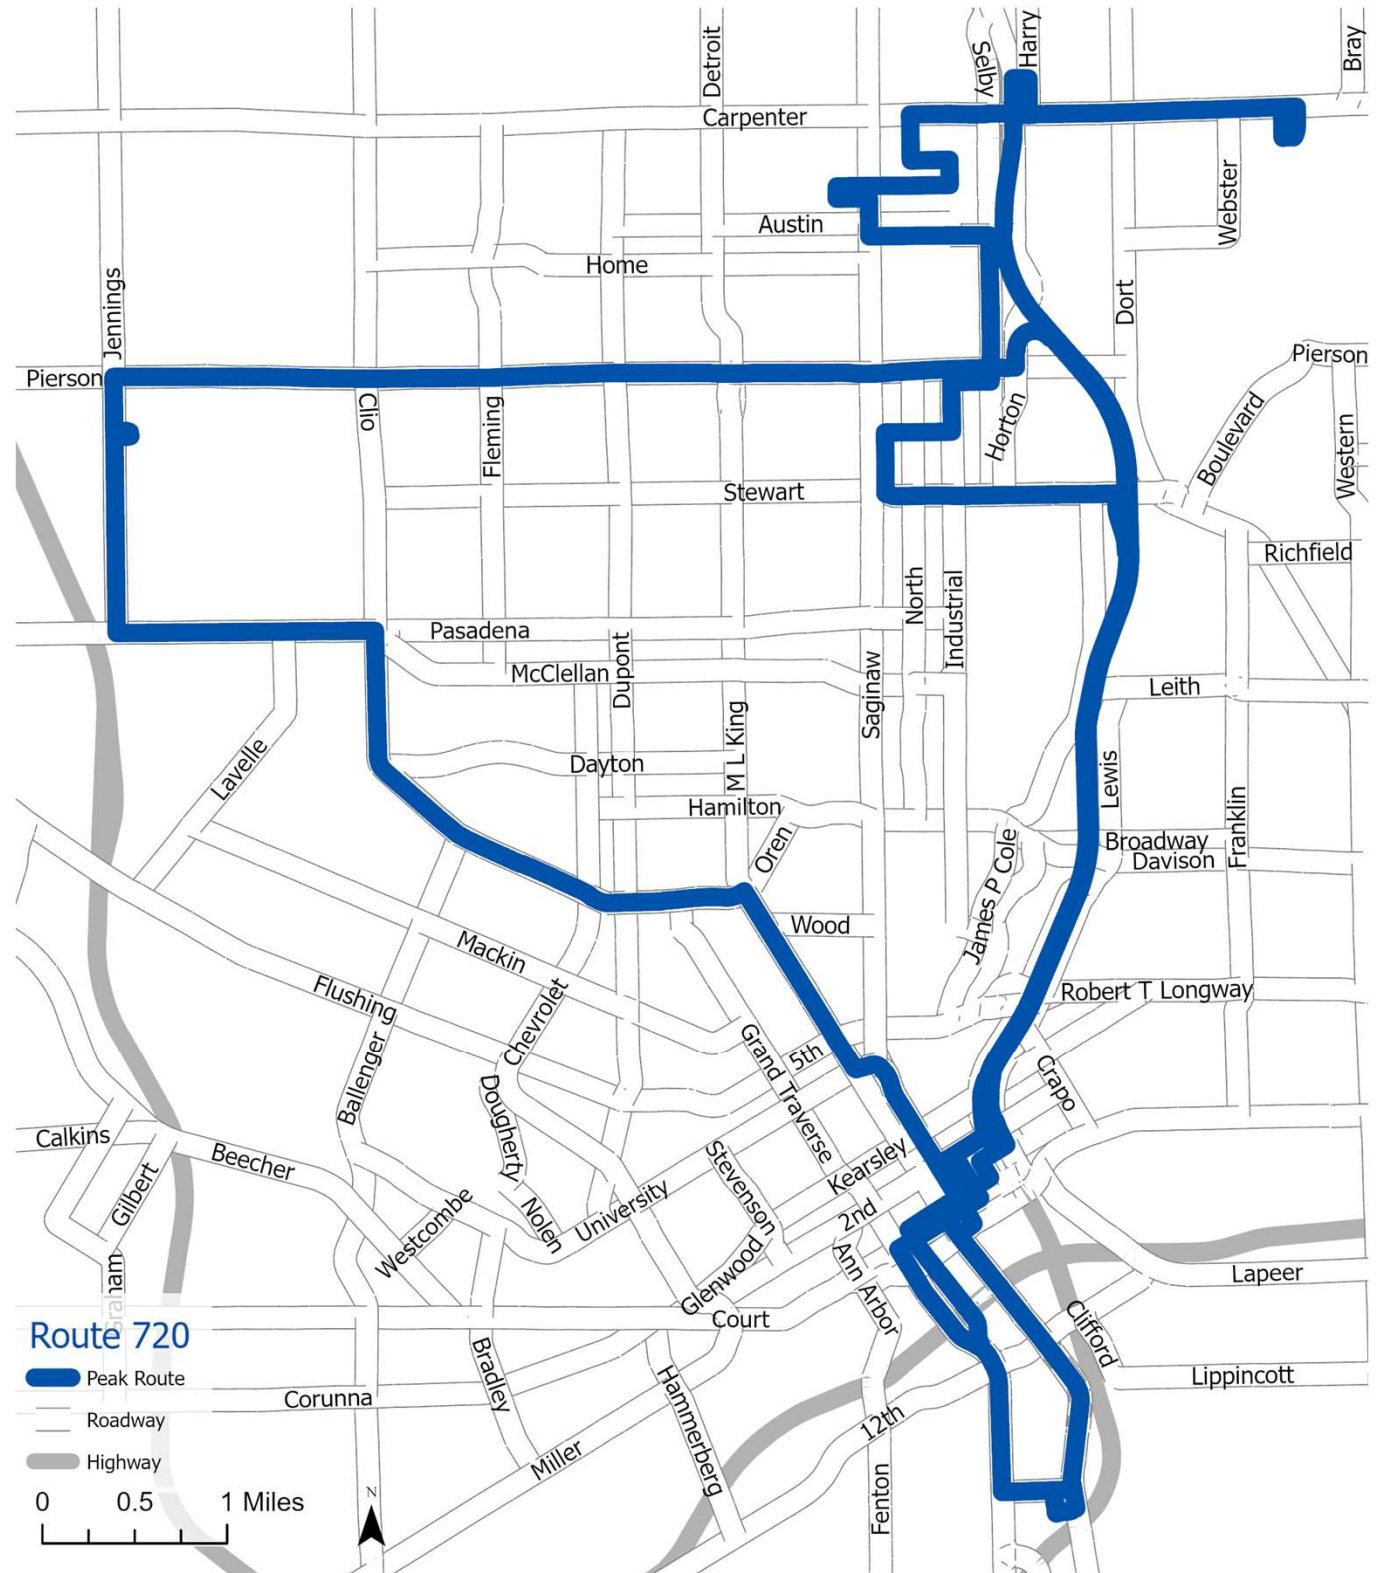

# 720 S Saginaw

Location	AM	PM
Morningside & Pemberton	6:53 AM	4:02 PM
Harry St & Charles Ave	6:59 AM	4:07 PM
E Bundy Ave & North St	7:02 AM	4:11 PM
Alma & North	7:03 AM	4:12 PM
Industrial Ave & E Holbrook Ave	7:04 AM	4:13 PM
Fulton St & E Lorado Ave	7:06 AM	4:15 PM
Selby St & Eagle Ridge Ln	7:09 AM	4:18 PM
Lomita Ave & Industrial Ave	7:11 AM	4:21 PM
Billings St & Black Ave	7:15 AM	4:24 PM
E 4th St & Wallenberg St	7:26 AM	3:47 PM
Church St & W Court St	7:29 AM	3:45 PM
International Academy	7:35 AM	3:40 PM
Wallenberg at Transfer Center	7:45 AM	3:19 PM
Academy West	8:15 AM	3:05 PM

Peak Routes Run Monday Through Friday