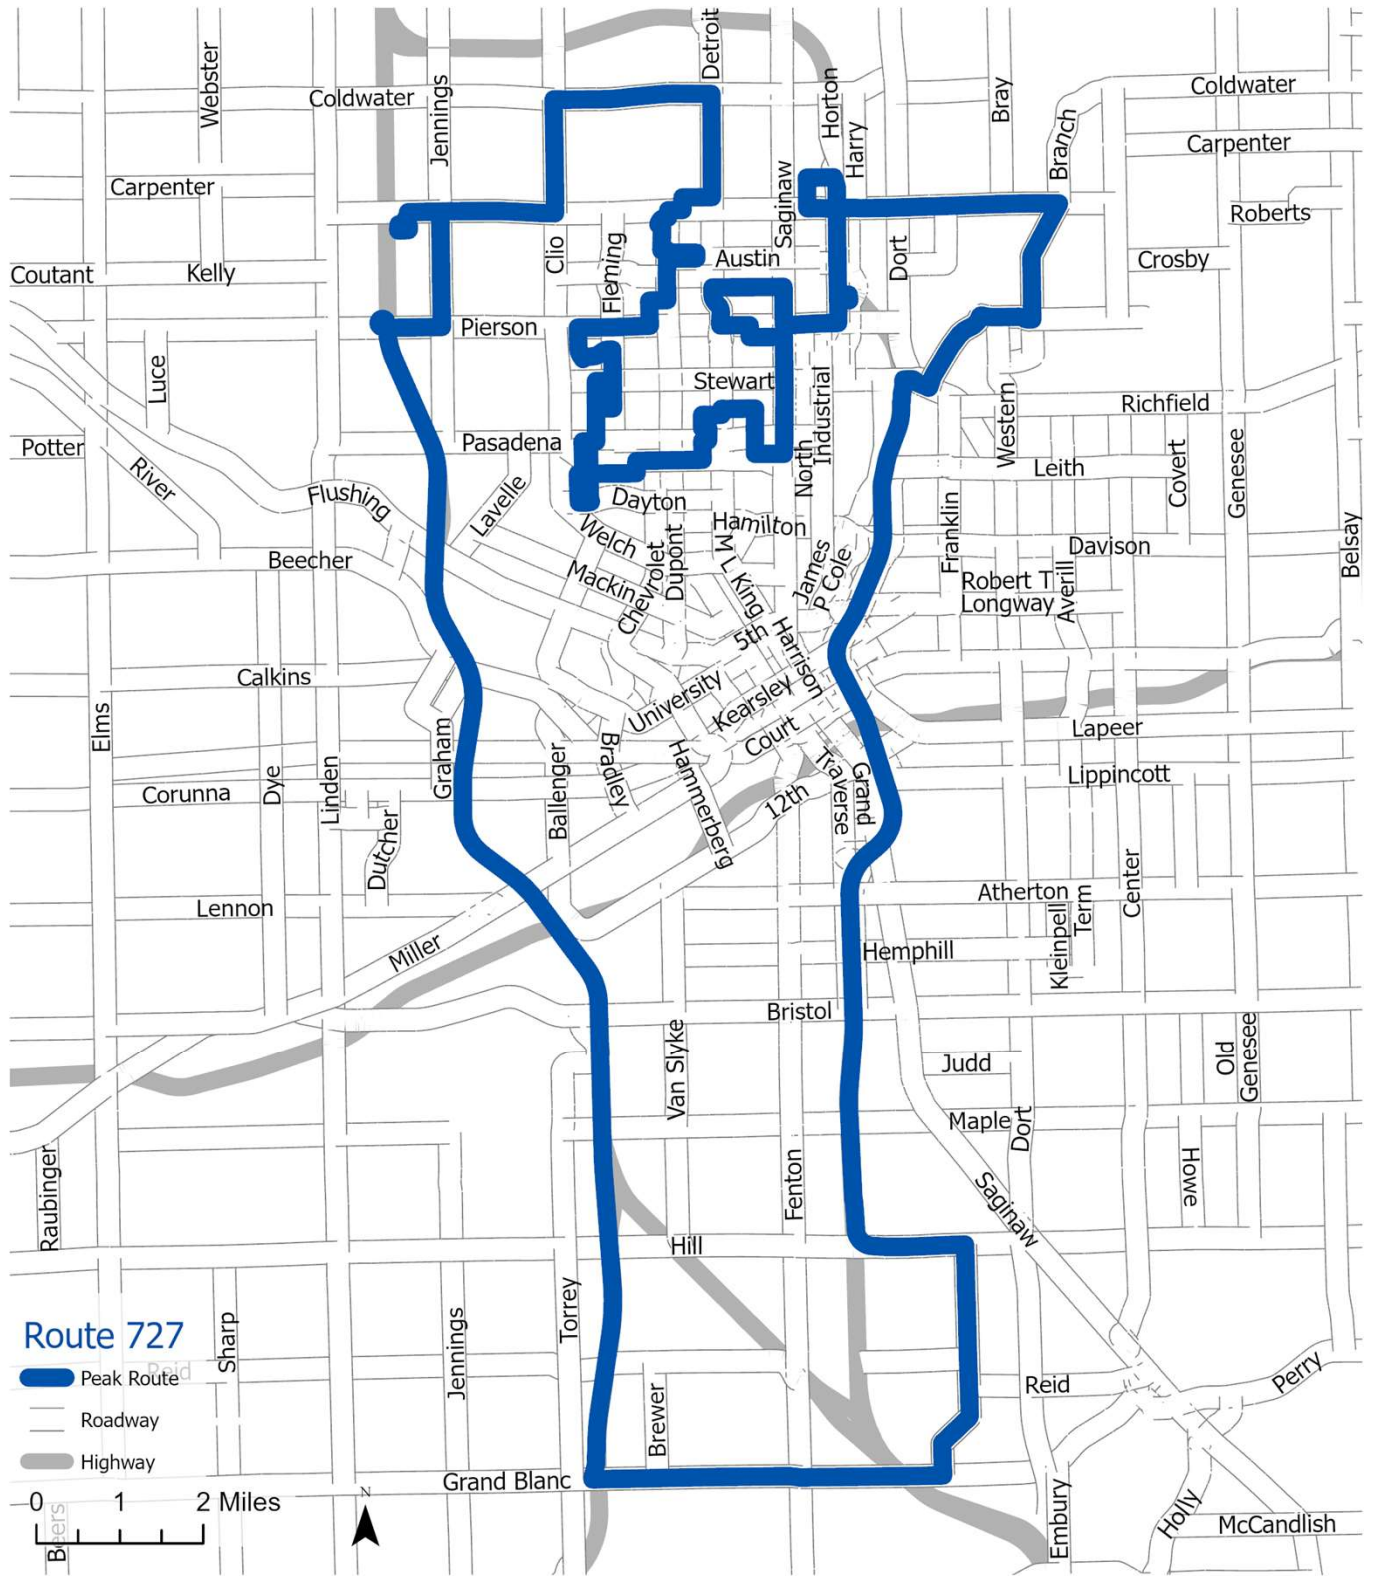

# 727 Grand Blanc North

Location	AM	AM Wed	PM
E Pierson Rd & Valley Dr	5:34 AM	6:59 AM	3:50 PM
George St & E Downey Ave	5:46 AM	7:11 AM	4:02 PM
Selby St & Edgar Holt Dr	5:52 AM	7:17 AM	4:08 PM
Selby St & Osceola St	5:55 AM	7:20 AM	4:10 PM
Martin L King & Rosewood Manor	6:02 AM	7:27 AM	4:18 PM
W Parkway Ave & Martin L King	6:03 AM	7:28 AM	4:19 PM
Aubrey St & E Marengo Ave	6:06 AM	7:31 AM	4:22 PM
Buick St & Dewey St	6:14 AM	7:39 AM	4:30 PM
Buick St & Edmund St	6:16 AM	7:41 AM	4:32 PM
Mason St & Van Wagoner Ave	6:18 AM	7:43 AM	4:34 PM
Mason St & W Jamieson St	6:20 AM	7:45 AM	4:36 PM
W Genesee St & Lawndale Ave	6:24 AM	7:49 AM	4:40 PM
W Dayton St & Kellar Ave	6:29 AM	7:54 AM	4:45 PM
W Myrtle Ave & Comstock Ave	6:34 AM	7:59 AM	4:50 PM
Fleming Rd & Woodhall Dr	6:37 AM	8:02 AM	4:53 PM
Cloverlawn Dr & Greenlawn Dr	6:41 AM	8:06 AM	4:57 PM
W Mott Ave & Glenn Ave	6:46 AM	8:11 AM	5:02 PM
Chestnut St & W Ruth Ave	6:50 AM	8:15 AM	5:06 PM
Cranwood Dr & W Bundy Ave	6:54 AM	8:19 AM	5:10 PM
W Bundy Ave & Dupont St	6:55 AM	8:20 AM	5:11 PM
College St & Knickerbocker Ave	6:57 AM	8:22 AM	5:13 PM
Vanderbilt Townhomes	7:01 AM	8:26 AM	5:17 PM
W Carpenter Rd & Highwood Dr	7:04 AM	8:29 AM	5:19 PM
Carpenter & Crest	7:09 AM	8:34 AM	5:25 PM
Woodland Park Academy	7:40 AM	9:05 AM	3:25 PM

Peak Routes Run Monday Through Friday