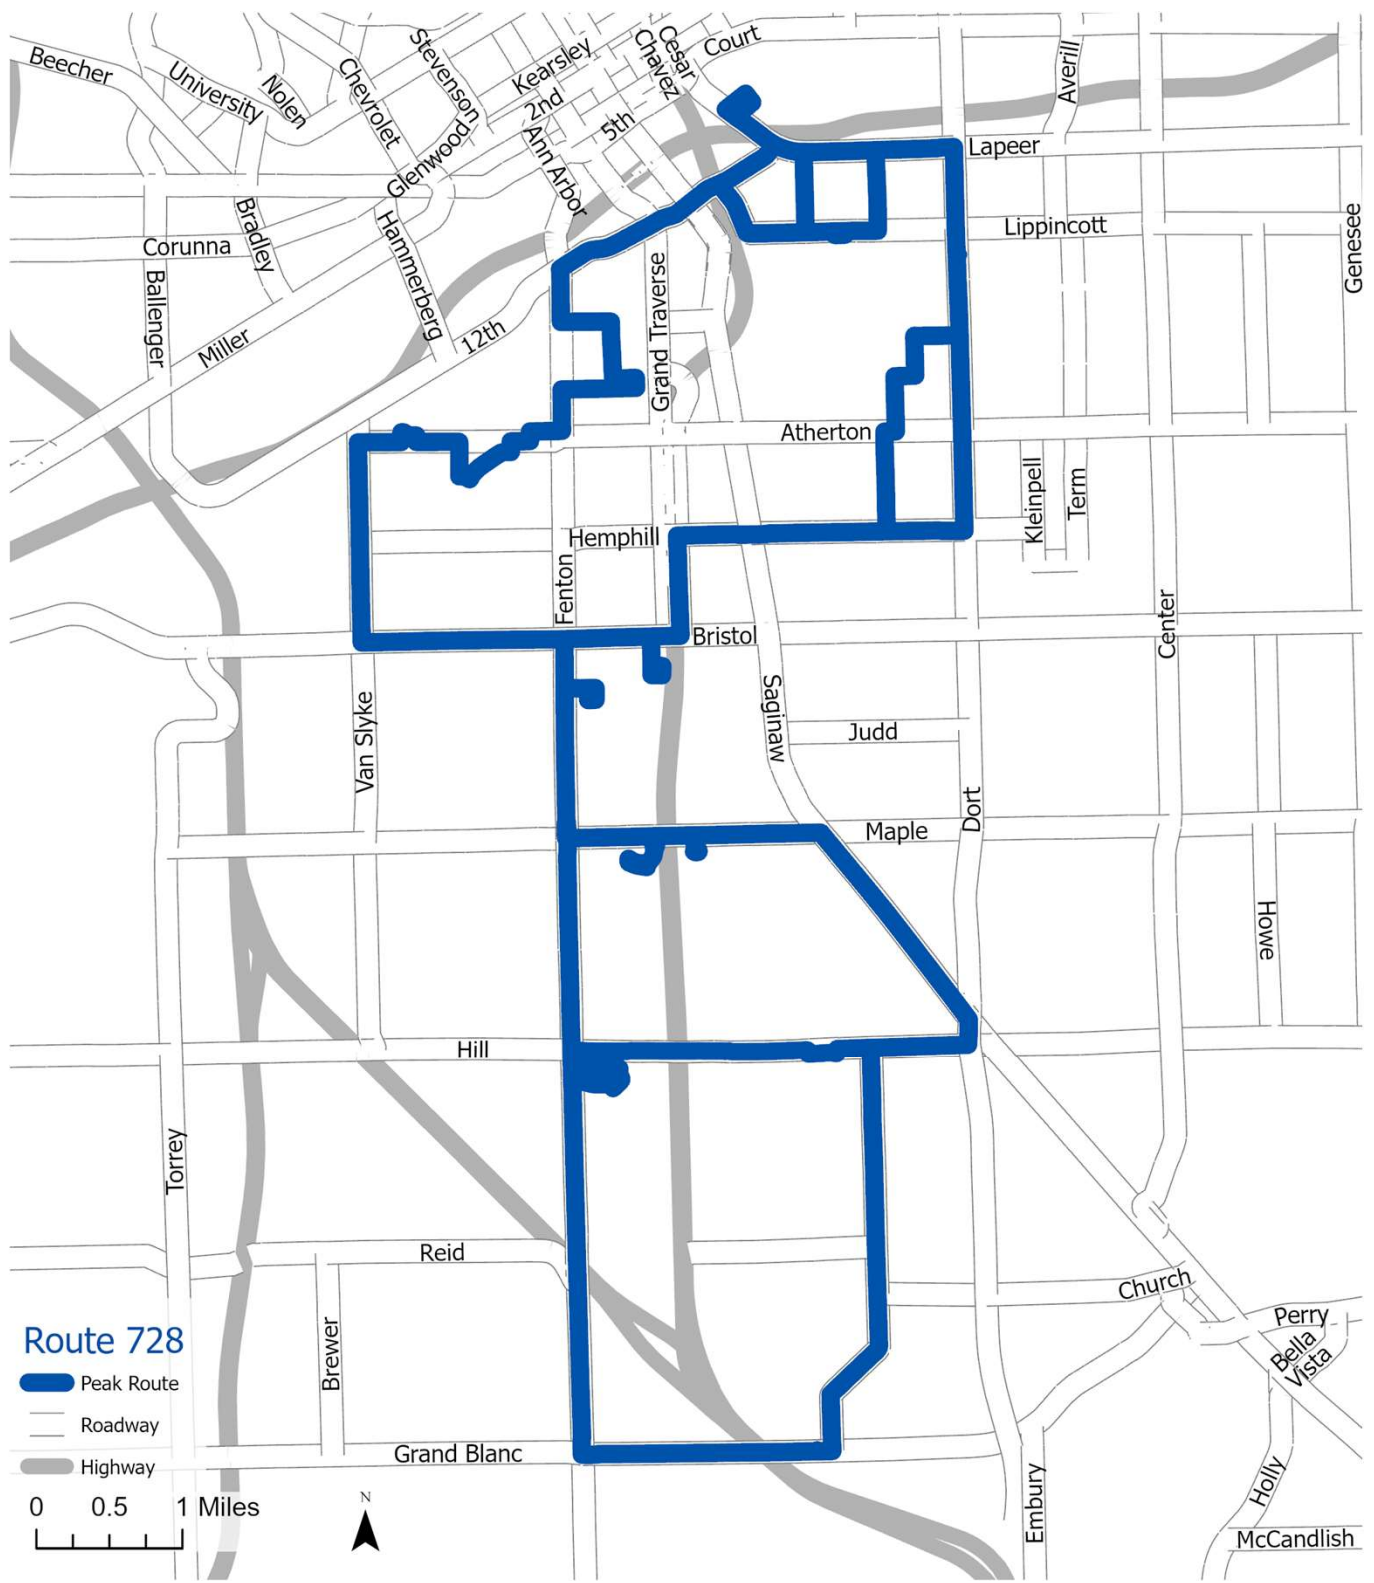

728 Grand Blanc North

Location	AM	AM Wed	PM
Cherokee Ave & Mohawk Ave	5:57 AM	7:22 AM	4:21 PM
Dearborn Ave & Eldon Baker Dr	6:00 AM	7:25 AM	4:18 PM
Dearborn Ave & Algonquin Ave	6:02 AM	7:27 AM	4:16 PM
Ogema Ave & Leta Ave	6:04 AM	7:29 AM	4:14 PM
McKeighan Ave & Ogema Ave	6:06 AM	7:31 AM	4:12 PM
Carriage Manor Estates	6:12 AM	7:37 AM	4:24 PM
Howard Ave & Floral Park	6:14 AM	7:39 AM	4:26 PM
Blades Ave & Lippincott Blvd	6:16 AM	7:41 AM	4:28 PM
Warner Ave & Lippincott Blvd	6:19 AM	7:44 AM	4:31 PM
E 9th St & Lapeer Rd	6:26 AM	7:51 AM	4:38 PM
Avon Park Apts	6:27 AM	7:52 AM	4:40 PM
Seymour Ave & Lapeer Rd	6:30 AM	7:55 AM	4:43 PM
12th & Tacoma St	6:35 AM	8:00 AM	4:48 PM
Brunswick Ave & Remington Ave	6:38 AM	8:03 AM	4:50 PM
Euston St & Neubert Ave	6:42 AM	8:07 AM	3:58 PM
Waldman Ave & Tuxedo Ave	6:44 AM	8:09 AM	4:56 PM
Crestbrook Ln & Berrywood Ln	6:48 AM	8:13 AM	5:00 PM
Hammerberg at Park West Apts	6:50 AM	8:15 AM	5:02 PM
Atherton & Briarwood	6:51 AM	8:16 AM	5:04 PM
Greenbrook & Timberlane	6:53 AM	8:18 AM	5:06 PM
Green Briar Blvd & Briar Patch Ln	7:03 AM	8:28 AM	4:01 PM
E Scottwood Ave & 11th	7:08 AM	8:33 AM	4:54 PM
Maplebrook Apts East Entrance	7:14 AM	8:39 AM	3:49 PM
E Maple Ave & Tudor Estates Dr	7:16 AM	8:41 AM	3:51 PM
Knollwood Apartments	7:23 AM	8:48 AM	3:33 PM
Kennebec & Cayuga Dr	7:30 AM	8:55 AM	3:40 PM
Woodland Park Academy	7:40 AM	9:05 AM	3:25 PM

Peak Routes Run Monday Through Friday