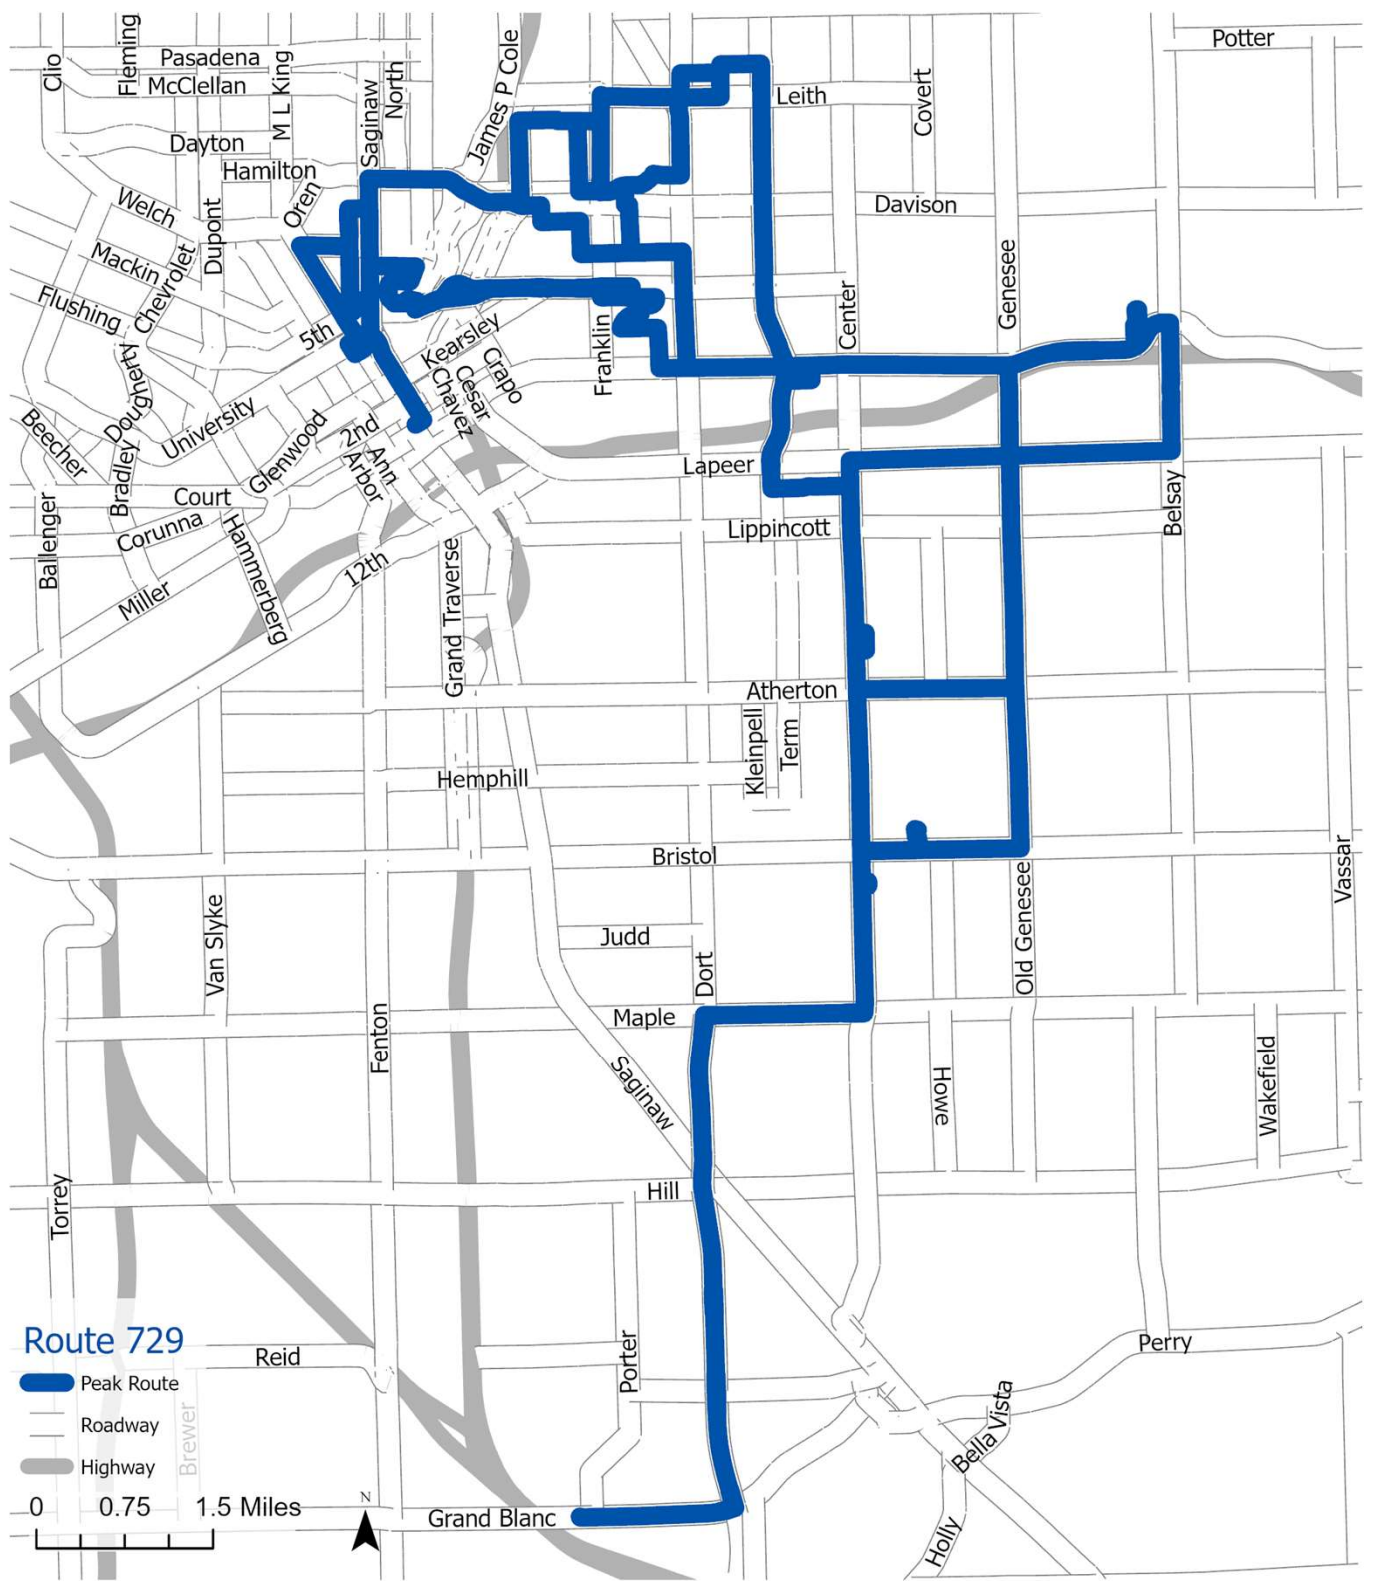

729 Grand Blanc North

Location	AM	AM Wed	PM
(YWCA)119 E 4th St	5:50 AM	7:15 AM	
812 Root St (Center of Hope)	6:03 AM	7:28 AM	
Branch Rd & Wyoming Ave	6:46 AM	8:11 AM	5:12 PM
Brimfield Dr & Barrington Dr	6:55 AM	8:20 AM	3:59 PM
Broadway Blvd & N Vernon Ave	6:42 AM	8:07 AM	5:04 PM
Creek Wood Homes	7:31 AM	8:56 AM	3:40 PM
E 2nd St & Commonwealth Ave	6:21 AM	7:46 AM	4:19 PM
FJ McCree Dr & Carson Ct	6:05 AM	7:30 AM	4:35 PM
Fred Tucker Dr & Stonecreek Dr	6:08 AM	7:33 AM	4:31 PM
Harriet St & Root St	6:00 AM	7:25 AM	4:47 PM
Howe Rd & E Atherton Rd	7:19 AM	8:44 AM	3:45 PM
Illinois Ave & Olive Ave	6:35 AM	8:00 AM	4:54 PM
Kent St & Eckley Ave	7:02 AM	8:27 AM	3:53 PM
Lewis St & Maryland Ave	6:38 AM	8:03 AM	
Maryland Ave & N Franklin Ave	6:39 AM	8:04 AM	5:06 PM
Meijer Parking Lot (by Fifth Third Bank)	7:22 AM	8:47 AM	3:48 PM
Minnesota Ave & Missouri Ave	6:31 AM	7:56 AM	4:57 PM
Mountain Ave & Greenfield Ave	6:24 AM	7:49 AM	4:16 PM
N Vernon Ave & Missouri Ave	6:29 AM	7:54 AM	5:00 PM
S Averill Ave & Kent St	6:59 AM	8:24 AM	3:55 PM
S Center Rd & Blackberry Creek Dr	7:38 AM	9:03 AM	3:39 PM
Tuscola Ave & Gold Ave	6:17 AM	7:42 AM	4:23 PM
W 2nd Ave & Garland St	5:54 AM	7:19 AM	4:41 PM
Walmart Plaza & Court St	7:10 AM	8:35 AM	4:07 PM
Woodland Park Academy	7:49 AM	9:14 AM	3:25 PM
E Wood St & Donald St			4:43 PM

Peak Routes Run Monday Through Friday