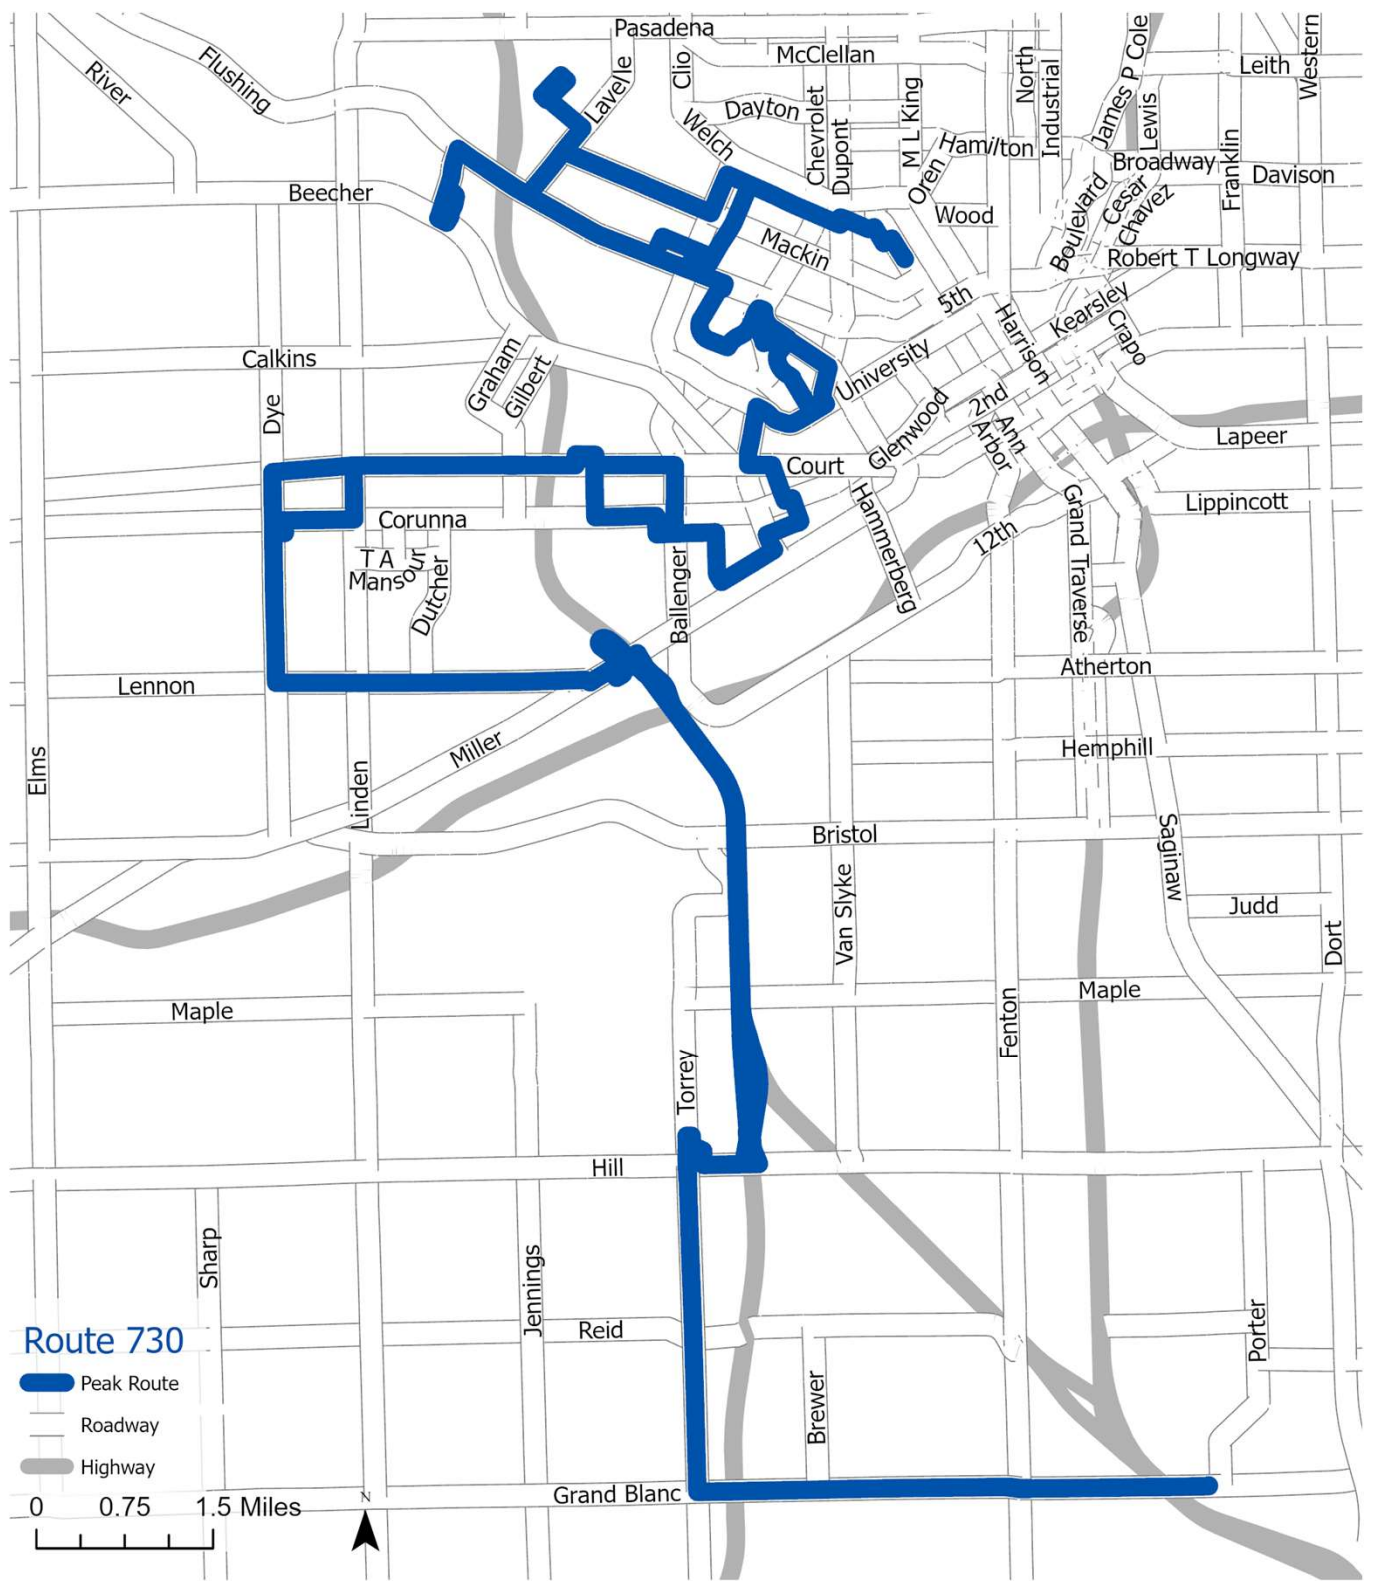

730 Grand Blanc North

Location	AM	AM Wed	PM
W 10th Ave & N Grand Traverse	5:51 AM	7:16 AM	5:14 PM
Copeman Blvd & Seminole St	5:54 AM	7:19 AM	5:10 PM
Lavender Ave & Begole St	5:58 AM	7:23 AM	5:03 PM
Lavender Ave & Raskob St	6:00 AM	7:25 AM	4:45 PM
Sutton Ave & Raskob St	6:03 AM	7:28 AM	4:48 PM
Flushing Rd & Suncrest Dr	6:06 AM	7:31 AM	4:51 PM
Lennington Dr & Brendenshire Ct	6:09 AM	7:34 AM	4:54 PM
Concord St & Aurora Ct	6:12 AM	7:37 AM	4:57 PM
Thomas St & Golfside Ln	6:25 AM	7:50 AM	4:41 PM
Marquette St & Norbert St	6:27 AM	7:52 AM	4:39 PM
Marquette St & Paducah St	6:29 AM	7:54 AM	4:37 PM
Cartier St & N Chevrolet Ave	6:32 AM	7:57 AM	4:34 PM
Bradley Ave & Coventry Ct	6:38 AM	8:03 AM	4:28 PM
Farnum Ave & Gibson St	6:41 AM	8:06 AM	4:25 PM
Cummings Ave & Brabyn St	6:44 AM	8:09 AM	4:22 PM
Brandon St & Clara Ave	6:47 AM	8:12 AM	4:19 PM
Knapp Ave & Brandon St	6:49 AM	8:14 AM	4:17 PM
Brown St & Knapp Ave	6:52 AM	8:17 AM	4:14 PM
Brown St & Walton Ave	6:55 AM	8:20 AM	4:11 PM
Ryan St & Ridgecliffe Dr	7:00 AM	8:25 AM	4:05 PM
Kroger on Corunna	7:10 AM	8:35 AM	3:55 PM
Red Roof Inn	7:17 AM	8:42 AM	3:52 PM
Meijer Hill Rd	7:27 AM	8:52 AM	3:38 PM
Woodland Park Academy	7:40 AM	9:05 AM	3:25 PM

Peak Routes Run Monday Through Friday