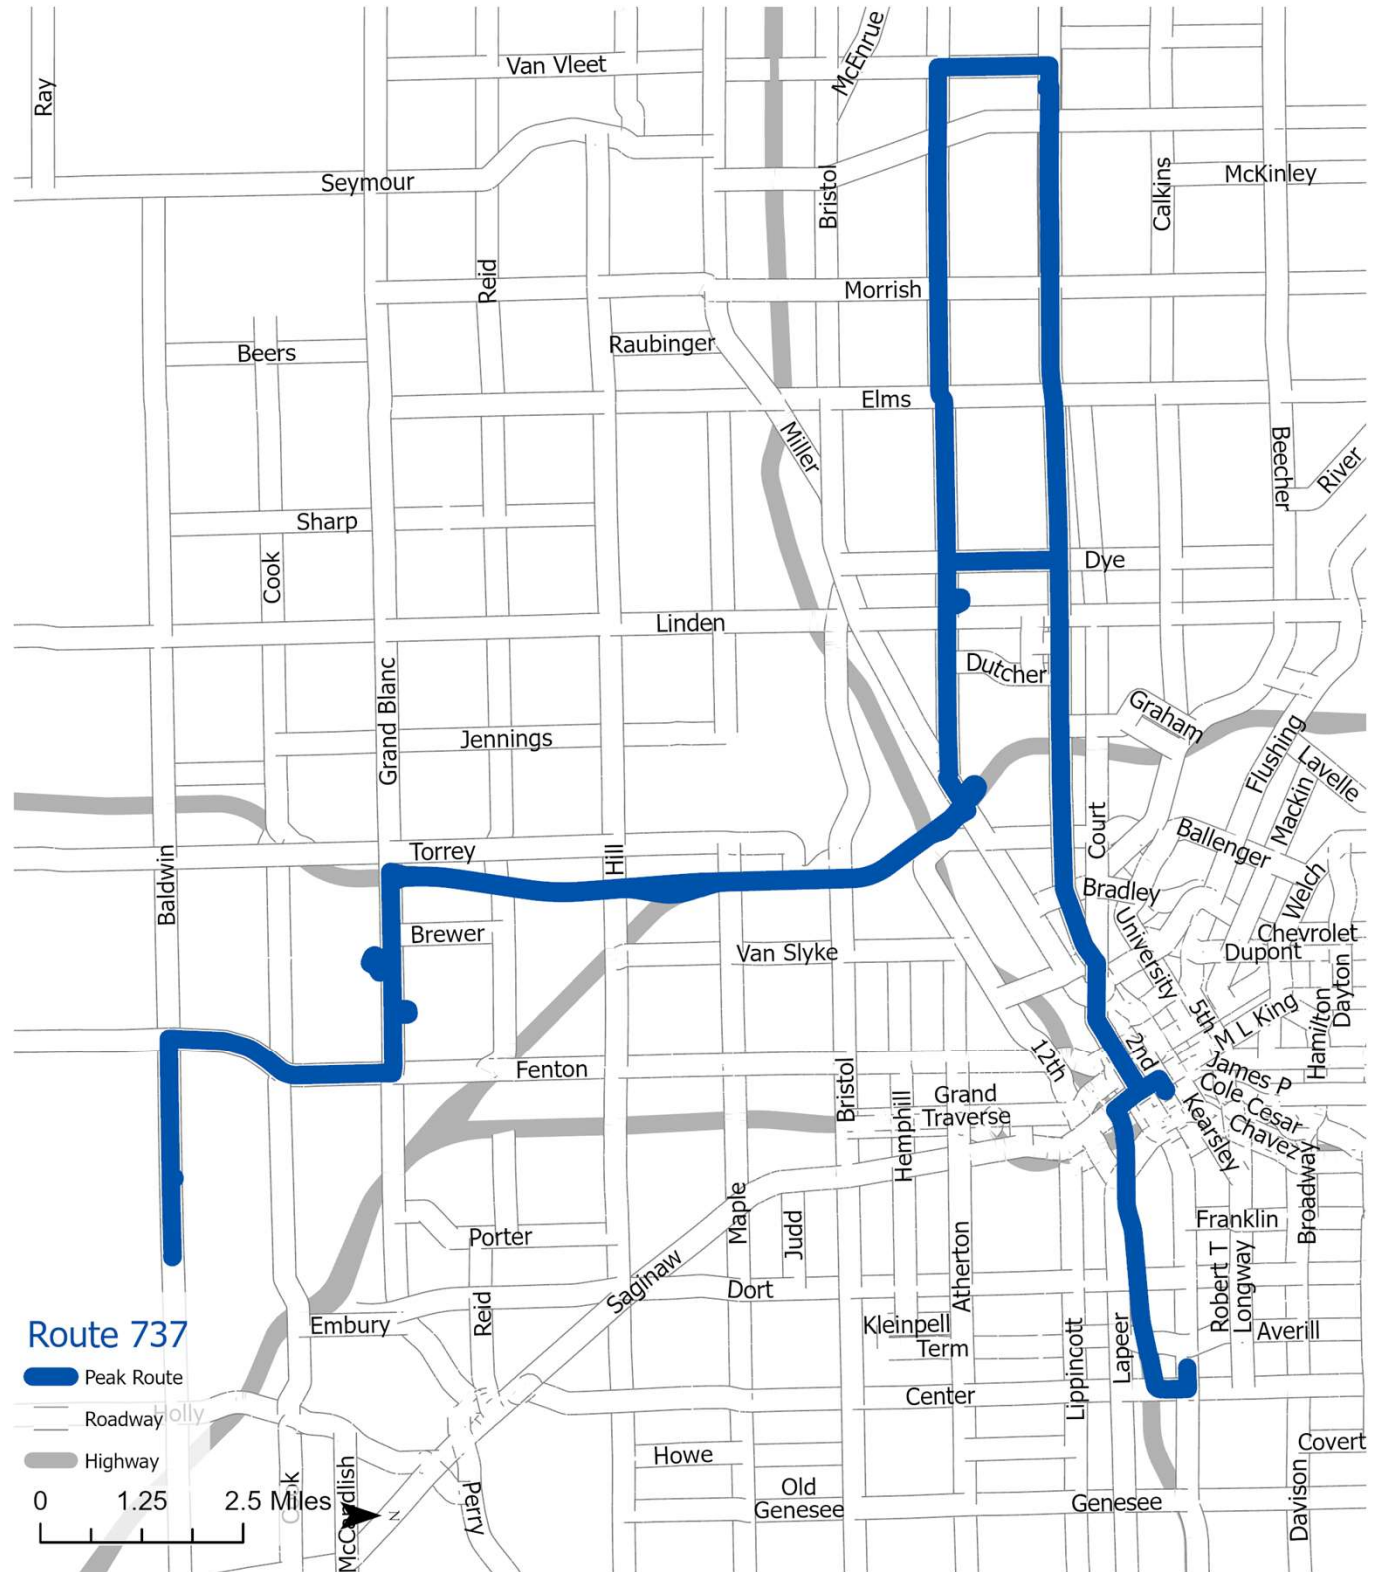

737 Corunna Rd West

Location	AM	PM	PM Friday
Baldwin Rd & Cobblers Way	7:35 AM	4:15 PM	3:25 PM
1479 E Baldwin Rd	7:47 AM	4:12 PM	3:22 PM
W Grand Blanc Rd & Mitchell St	8:00 AM	4:05 PM	3:15 PM
Baypointe Cir & Woodlake Ln	8:08 AM	4:02 PM	3:12 PM
W Grand Blanc Rd & Laguna Ln	8:15 AM	4:00 PM	3:10 PM
Park Pl & Newport Dr	8:20 AM	3:48 PM	2:58 PM
Genesee Academy	8:30 AM	3:45 PM	2:55 PM

Peak Routes Run Monday Through Friday