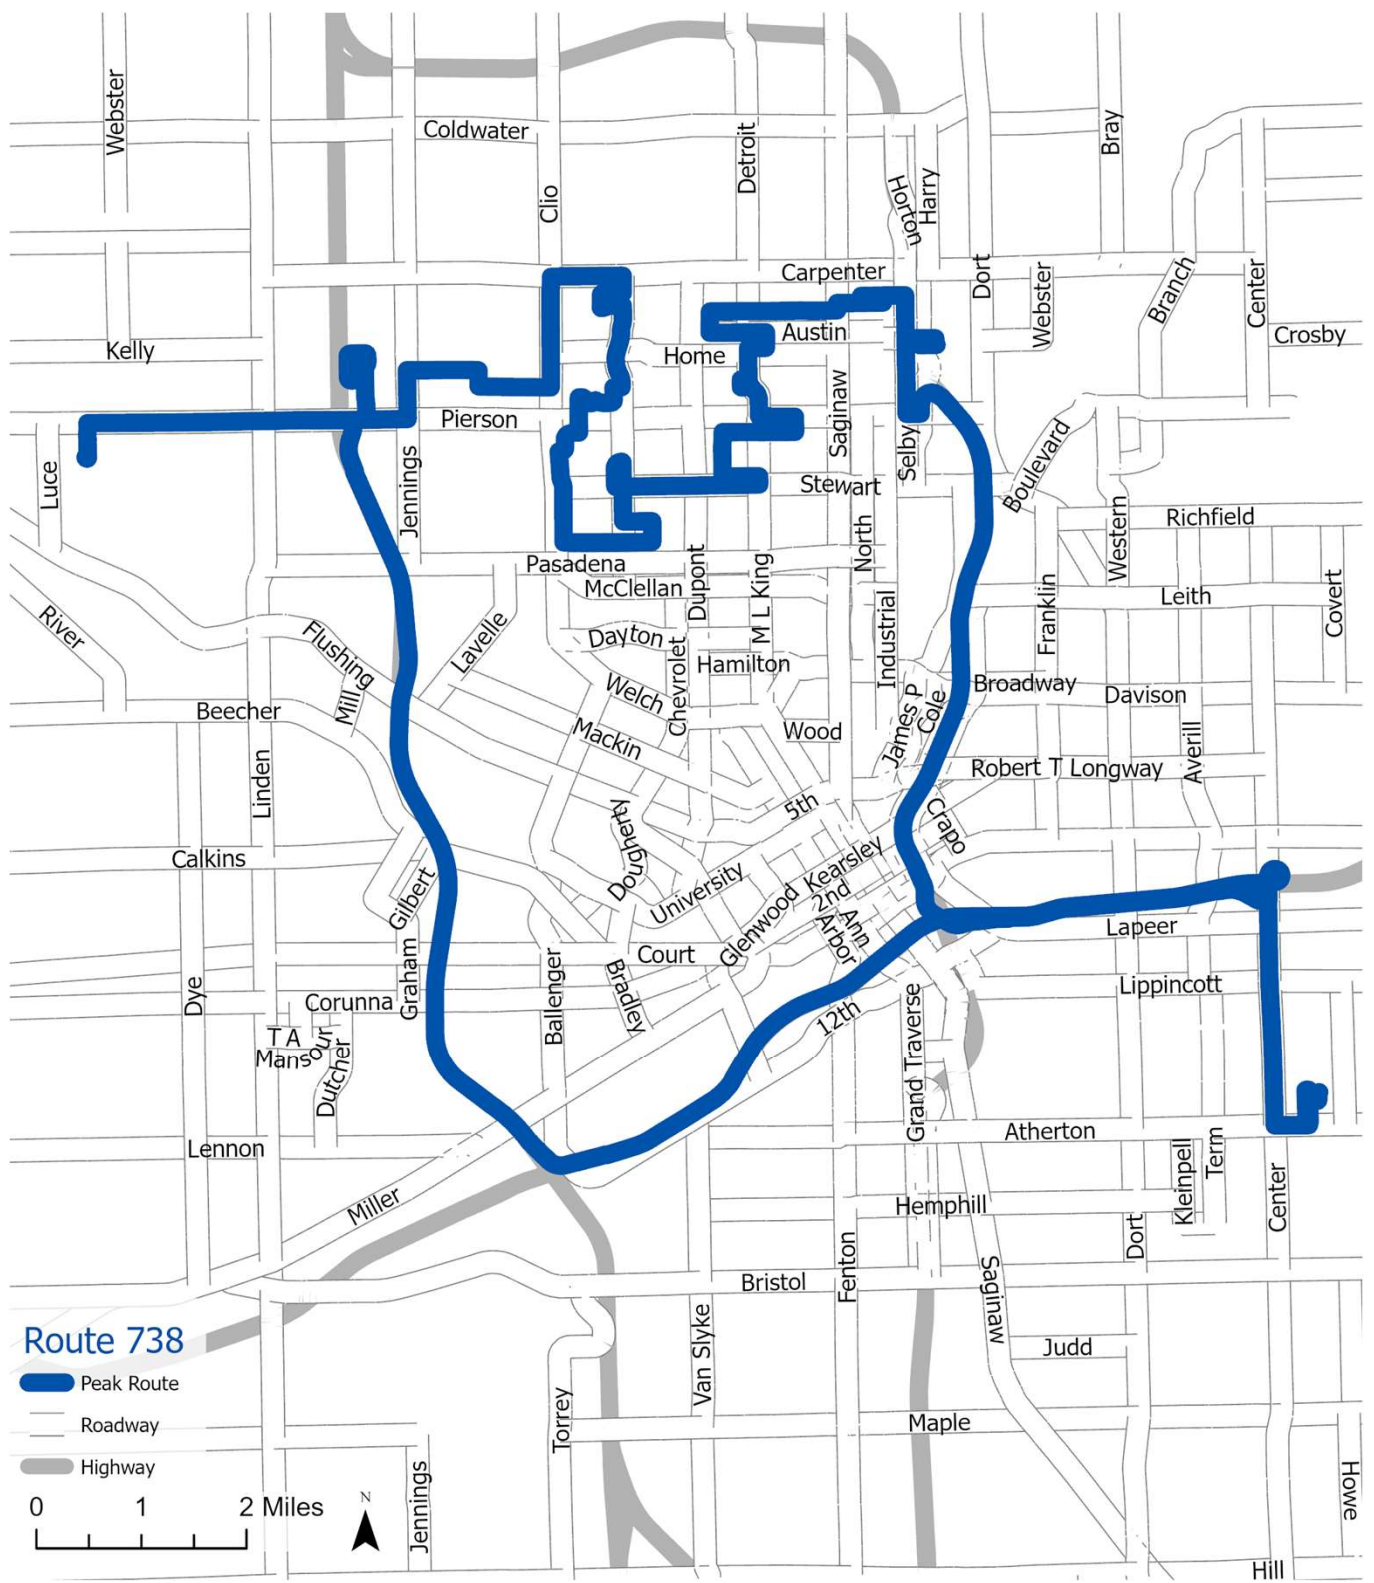

738 Atherton East

Location	AM	PM
3000 Suffolk Ct	6:16 AM	3:42 PM
Durwood Dr & Jasper Ct	6:24 AM	3:50 PM
Beryl Rd & Gracelawn Ave	6:30 AM	3:56 PM
W Mott Ave & Minerva Dr	6:32 AM	3:58 PM
Russet Pl & Fleetwood Dr	6:34 AM	4:01 PM
Fleming Rd & Randy Ct	6:37 AM	4:03 PM
Oxley Dr & Basil Ln	6:39 AM	4:05 PM
Canterbury Ln & Birchcrest Dr	6:42 AM	4:08 PM
Wisner St & Santa Barbara Dr	6:43 AM	4:09 PM
Sonny Ave & Kellar Ave	6:45 AM	4:11 PM
W Myrtle Ave & Lawndale Ave	6:49 AM	4:15 PM
W Moore St & Fleming Rd	6:50 AM	4:16 PM
Trumbull Ave & W Stewart Ave	6:52 AM	4:18 PM
Martin L King & W Eldridge Ave	6:55 AM	4:21 PM
ML King Ave & W Marengo Ave	6:59 AM	4:25 PM
Aubrey St & E Marengo Ave	7:00 AM	4:26 PM
Martin L King & Rosewood Manor	7:02 AM	4:28 PM
Verdun St & E Piper Ave	7:06 AM	4:32 PM
Austin & College	7:08 AM	4:34 PM
Chestnut St & W Foss Ave	7:10 AM	4:36 PM
North St & E Holbrook Ave	7:13 AM	4:39 PM
E Alma Ave & Industrial Ave	7:14 AM	4:40 PM
Horton Ave & E Piper Ave	7:18 AM	4:44 PM
Burton Glen Academy	7:35 AM	3:10 PM

Peak Routes Run Monday Through Friday