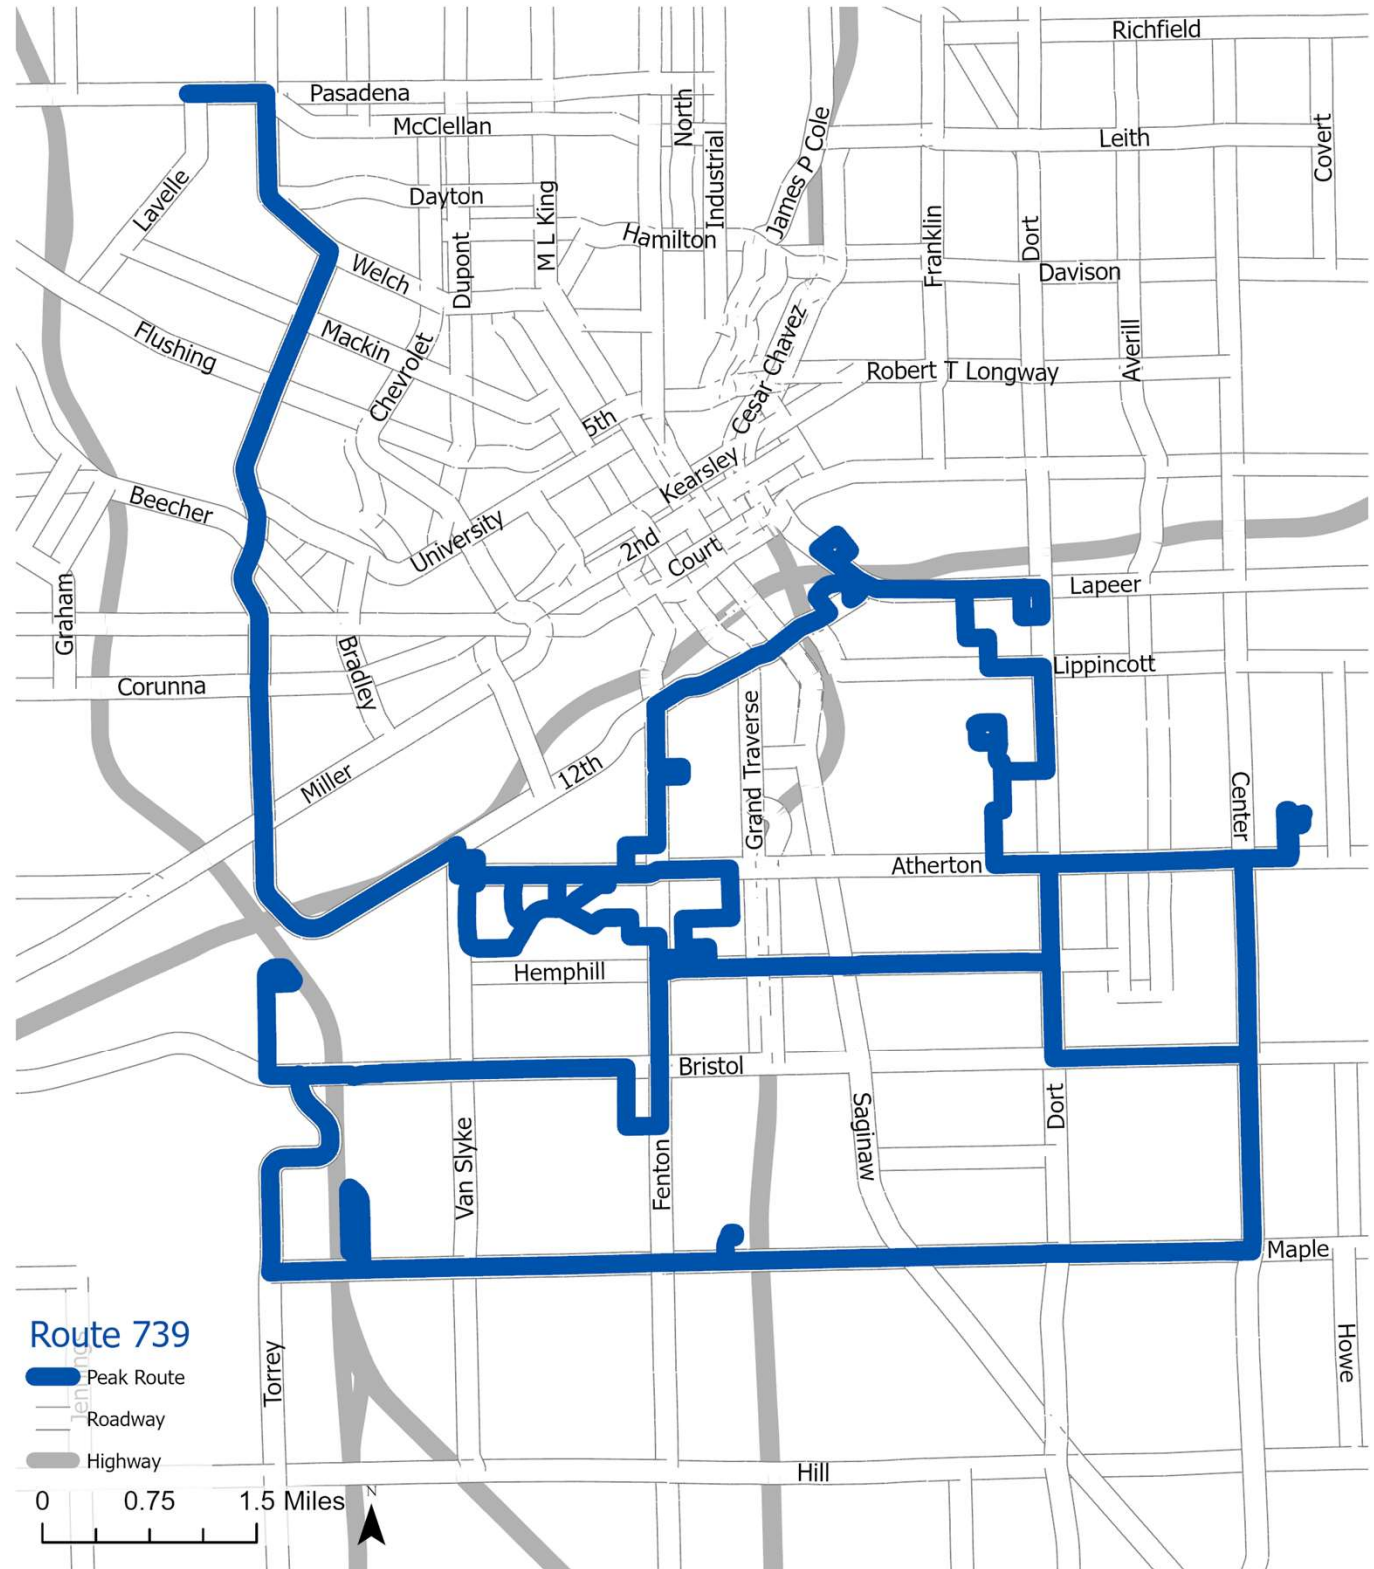

# 739 Atherton East

Location	AM	PM
Maplebrook Apts East Entrance	6:24 AM	3:22 PM
E Maple Ave & Boulder Dr	6:25 AM	3:23 PM
Jena Ln & Rainbow Ln	6:33 AM	3:31 PM
Laura Dr & Leroy Dr	6:45 AM	3:43 PM
Otto St & W Buder Ave	6:55 AM	3:53 PM
W Hemphill Rd & Kings Ln	7:01 AM	3:59 PM
Tuxedo Ave & Ingelside Ave	7:03 AM	4:01 PM
Crestbrook Ln & Blackberry Ln	7:05 AM	4:03 PM
Atherton & Briarwood	7:07 AM	4:06 PM
Laurel Oak Dr & Crestbrook Ln	7:11 AM	4:09 PM
Park Forest Dr & Lynbrook Dr	7:12 AM	4:10 PM
Park Forest Dr & Windsor Ln	7:13 AM	4:11 PM
Executive Plaza Dr & Penbrook Ln	7:14 AM	4:12 PM
Euston St & Leland St	7:20 AM	4:18 PM
Euston St & Clinton St	7:21 AM	4:19 PM
Brunswick Ave & Huron St	7:22 AM	4:20 PM
Camden Ave & Hemphill Rd	7:24 AM	4:22 PM
Burton Glen Academy	7:35 AM	3:10 PM

## 710 Pasadena North Part B

E Maple Ave & Auken Dr	7:54 AM	-
Comanche Ave & Eldon Baker	8:01 AM	-
Woodslea Dr & Pinetree Dr	8:05 AM	-
Whittlesey St & Pingree Ave	8:09 AM	-
Pingree Ave & Seymour Ave	8:10 AM	-
Honey-Bee Daycare on Dort	8:11 AM	-
Avon St & E Wellington Ave	8:13 AM	-
Avon St & E 9th St	8:15 AM	-
Kennelworth Ave & Broad Ct.	8:17 AM	-
12th & Tacoma St	8:18 AM	-
Ossington Ave & Brunswick Ave	8:20 AM	-
Lincoln Ave & Tuxedo Ave	8:22 AM	-
Hammerberg at Park West Apts	8:25 AM	-
Greater Heights Academy	8:45 AM	-

Peak Routes Run Monday Through Friday