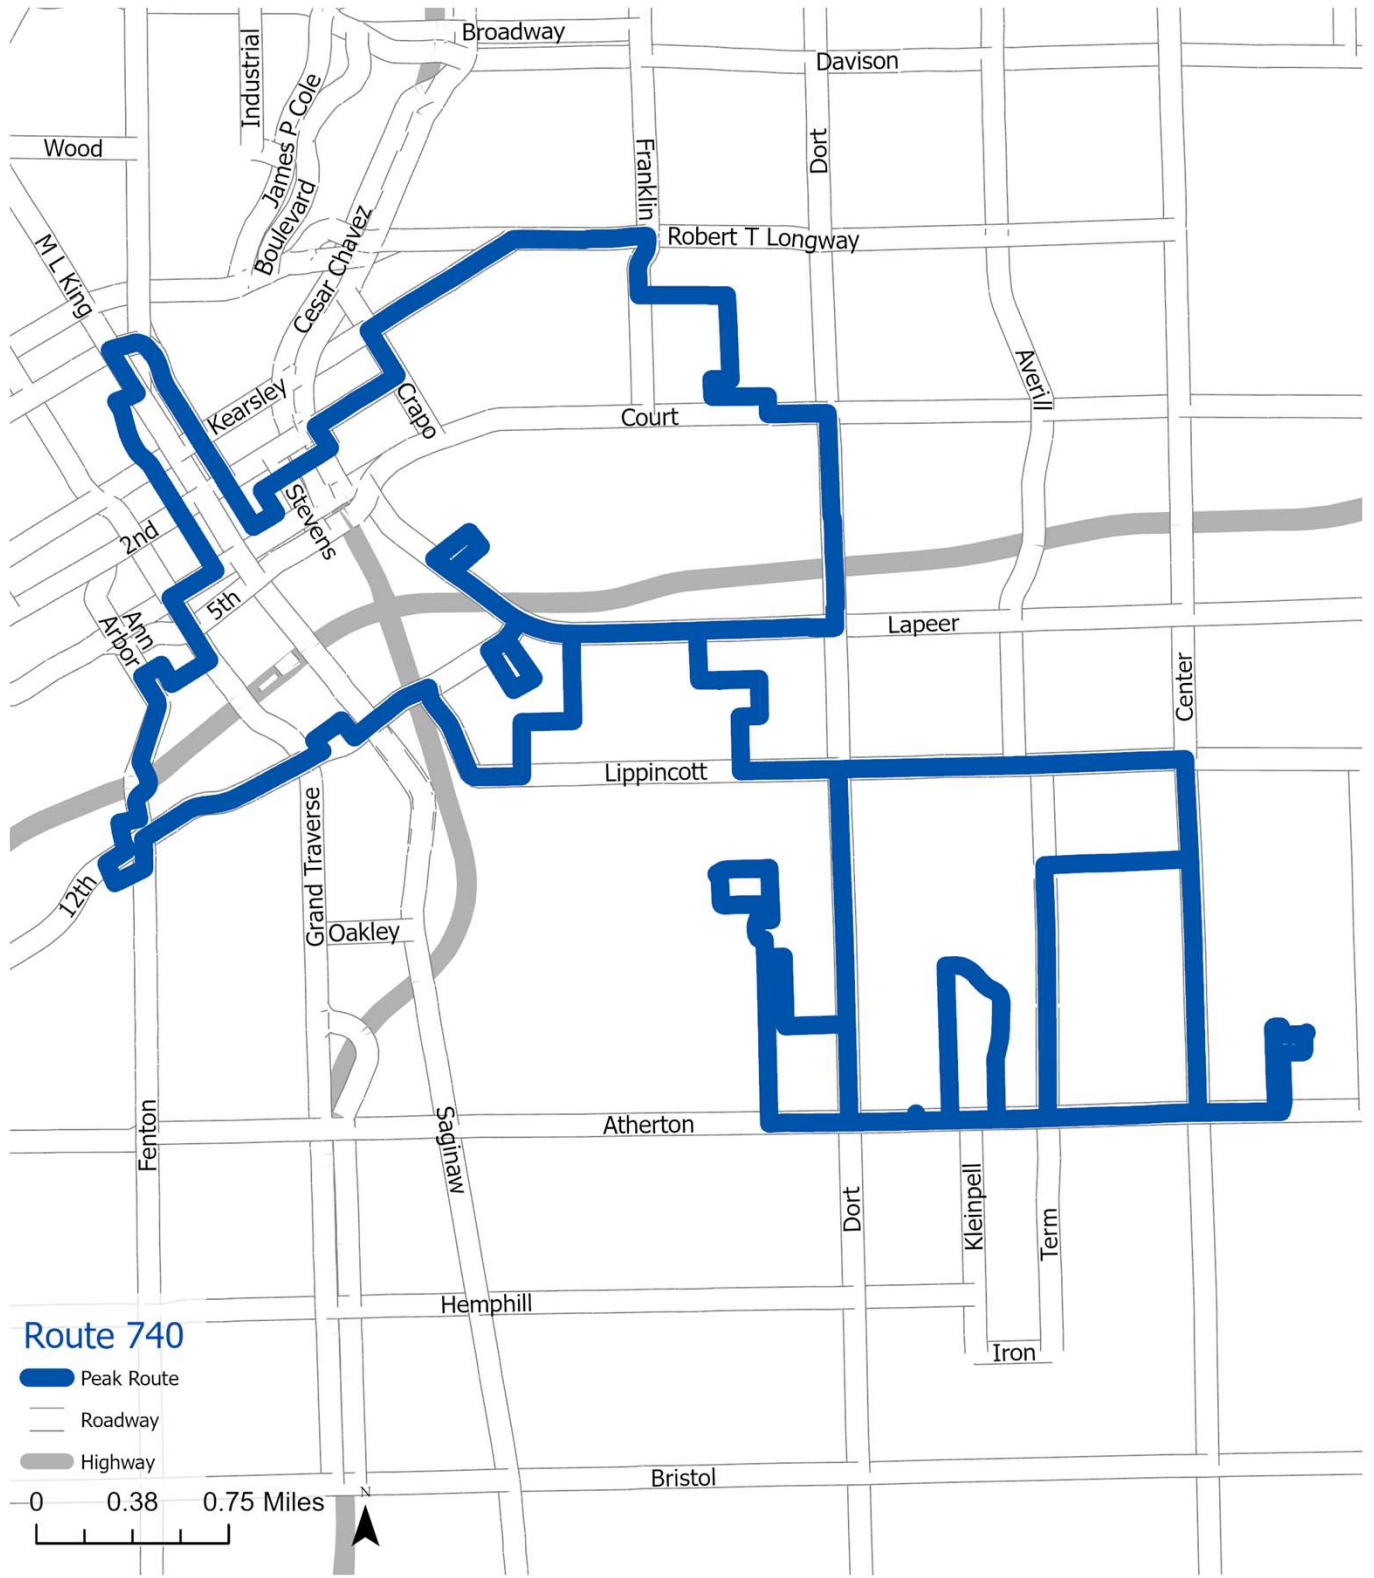

740 Atherton East

Location	AM	PM
Mountain Ave & Greenfield Ave	6:23 AM	3:56 PM
S Vernon Ave & Mountain Ave	6:24 AM	3:57 PM
Windemere Ave & Chandler Ave	6:25 AM	3:58 PM
Glendale Ave & Lafayette St	6:27 AM	4:00 PM
East St & E 3rd St	6:32 AM	4:06 PM
Harrison St & E 4th St	6:35 AM	4:08 PM
Flint Odyssey House	6:37 AM	4:10 PM
Stockton St & Carrill Ct	6:39 AM	4:12 PM
Lobdell St & Harmon St	6:41 AM	4:15 PM
Barlow Ave & Brooks Ave	6:43 AM	4:16 PM
Church St & Van Lue Ct	6:47 AM	4:20 PM
Warner Ave & Lippincott Blvd	6:51 AM	4:24 PM
Lippincott Blvd & Dwight Ave	6:52 AM	4:25 PM
Howard Ave & Floral Park	6:54 AM	4:27 PM
Avon St & E 9th St	6:57 AM	4:34 PM
Avon Park Apts	6:58 AM	4:35 PM
12th & Evergreen	7:00 AM	4:29 PM
E 12th St & Jasmine Ave	7:01 AM	4:31 PM
Seymour Ave & Lapeer Rd	7:04 AM	3:51 PM
Barks St & Kent St	7:05 AM	3:50 PM
Chelan St & Pingree Ave	7:06 AM	3:49 PM
Lippincott Blvd & Whittlesey St	7:07 AM	3:48 PM
Burton Glen Academy	7:15 AM	3:10 PM
Center Rd & Burton Place Apts	7:22 AM	3:12 PM
Term & Sayre	7:26 AM	3:16 PM
Stonegate Dr & Herman E Curtis Blvd	7:29 AM	3:19 PM
Stonegate Dr & Kleinpell St	7:30 AM	3:20 PM
Lennie & Chambers St	7:32 AM	3:21 PM
1549 E Atherton	7:33 AM	3:22 PM
Mohawk Ave & Shawnee Ave	7:35 AM	3:24 PM
Crestmore Dr & Woodslea Dr	7:38 AM	3:27 PM
Woodslea Dr & Pinetree Dr	7:39 AM	3:28 PM
Eldon Baker Dr & Cherokee Ave	7:42 AM	3:32 PM
E Atherton Rd & Cherokee Ave	7:44 AM	3:34 PM
Burton Glen Academy	7:50 AM	3:40 PM

Peak Routes Run Monday Through Friday