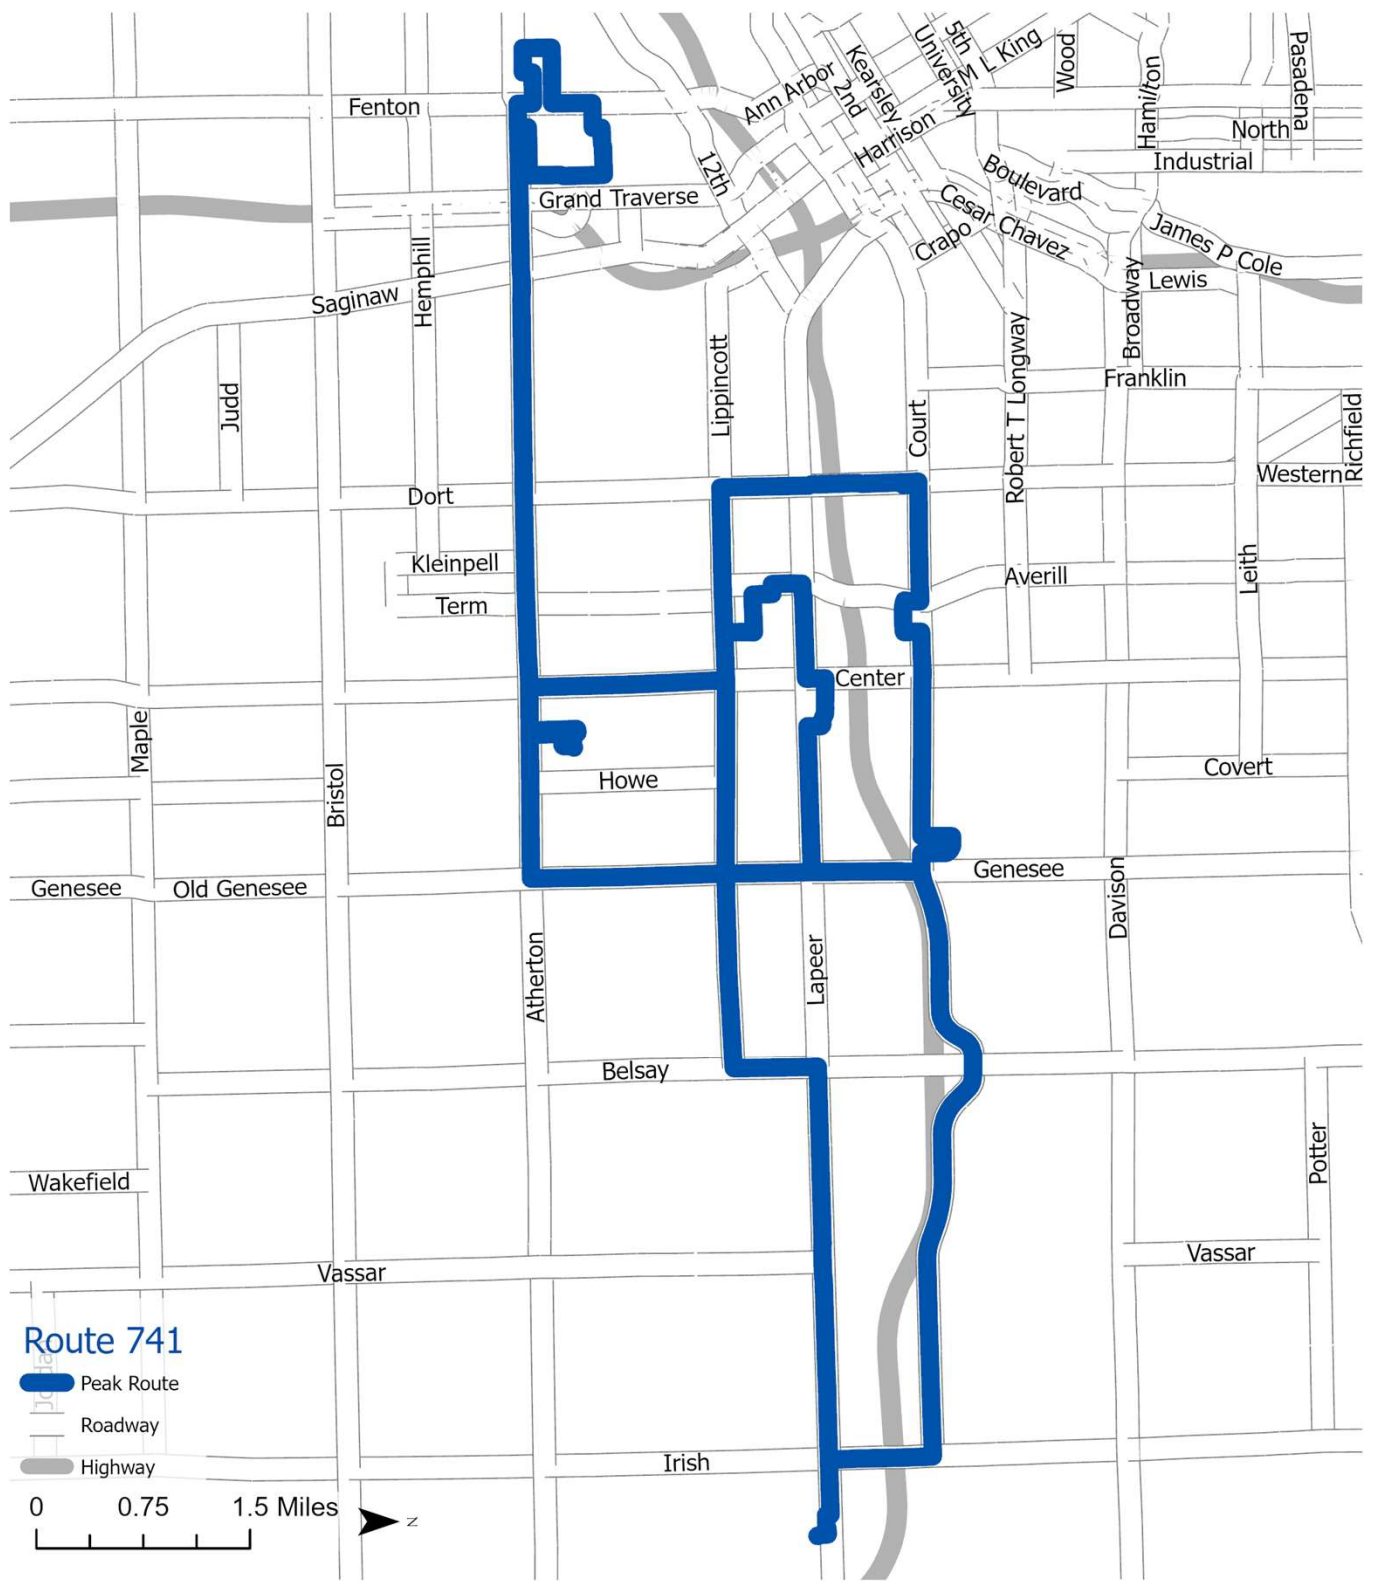

741 Atherton East

Location	AM	PM
Kearsley Creek & Davison Creek Wood	6:36 AM	4:30 PM
Arrowhead Dr & Pawnee Dr	6:47 AM	4:05 PM
Burlington Dr & Rangeley Dr	6:51 AM	4:08 PM
Brimfield Dr & Barrington Dr	6:52 AM	4:09 PM
Kiddie Time Daycare	6:55 AM	4:12 PM
Honey-Bee Daycare on Dort	6:57 AM	4:15 PM
S Dexter St & Providence St	7:01 AM	3:53 PM
S Dexter St & Pingree Ave	7:02 AM	3:54 PM
Wood & Gloucester	7:03 AM	3:55 PM
Averill & Lapeer	7:04 AM	3:56 PM
CenterPoint Church	7:06 AM	3:58 PM
Lapeer Rd & Amy St	7:09 AM	4:01 PM
Burton Glen Academy	7:15 AM	3:10 PM
Waldman Ave & Brunswick Ave	7:27 AM	3:20 PM
Euston St & Waldman Ave	7:28 AM	3:22 PM
Euston Ave & Freeman Ave	7:29 AM	3:24 PM
Barrie Ave & Euston St	7:30 AM	3:25 PM
Simcoe Ave & Brunswick Ave	7:31 AM	3:26 PM
Tuxedo Ave & Vermilya Ave	7:34 AM	3:29 PM
Lincoln Ave & Phillis St	7:35 AM	3:30 PM
Phillis St & Waldman Ave	7:36 AM	3:31 PM
Tuxedo Ave & Pettibone Ave	7:37 AM	3:32 PM
Burton Glen Academy	7:50 AM	3:45 PM

Peak Routes Run Monday Through Friday