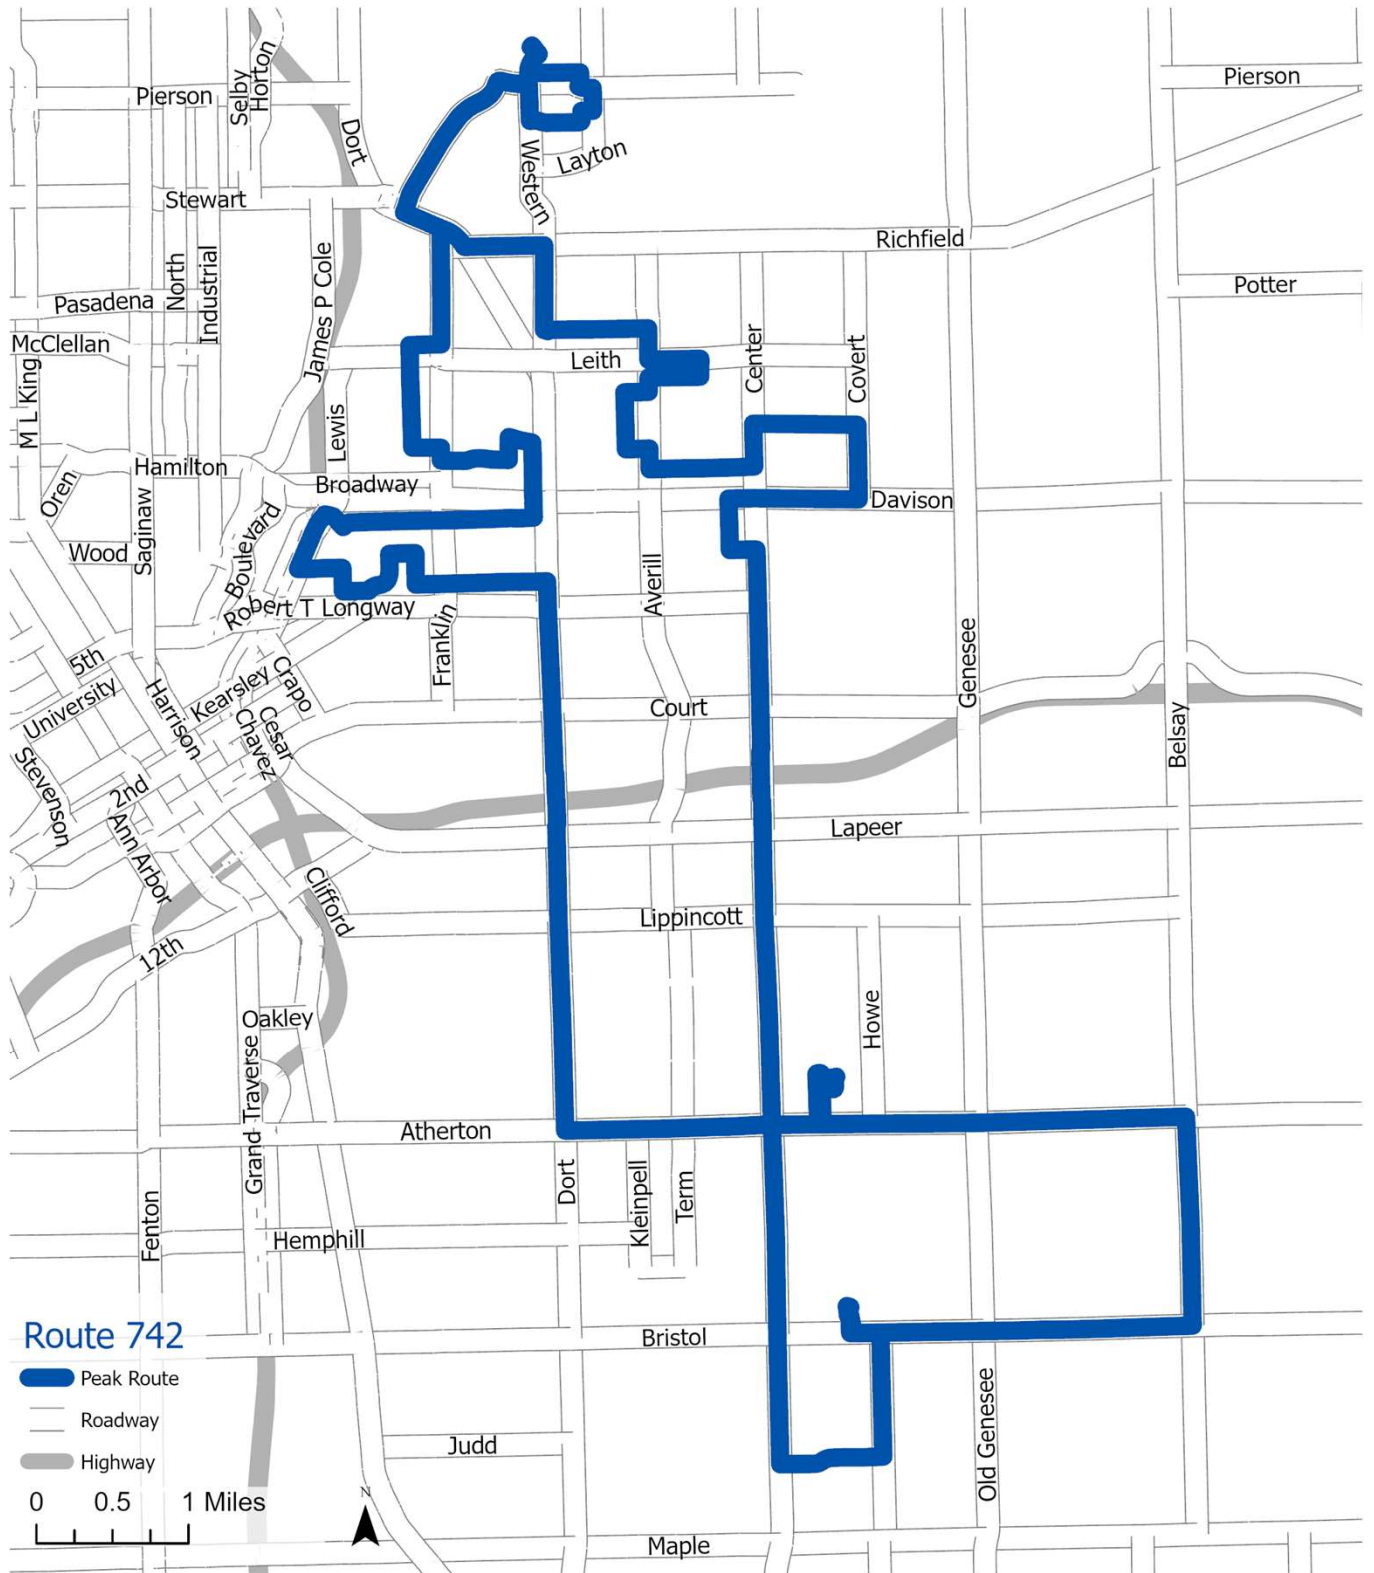

742 Atherton East

Location	AM	PM
Nebraska Ave & N Cumberland St	6:15 AM	3:46 PM
Minnesota Ave & Missouri Ave	6:17 AM	3:48 PM
Poplar St & N Decker St	6:20 AM	3:51 PM
Cleveland Ave & Willow St	6:22 AM	3:53 PM
Iowa Ave & Illinois Ave	6:25 AM	3:56 PM
Illinois Ave & Cronk Ave	6:26 AM	3:59 PM
N Vernon Ave & Illinois Ave	6:27 AM	3:58 PM
Illinois Ave & N. Cumberland St.	6:28 AM	4:00 PM
Woodrow Ave & Levern St	6:31 AM	4:02 PM
Bennett Ave & Burns St	6:32 AM	4:03 PM
Bennett Ave & Maplewood Ave	6:33 AM	4:04 PM
Mabel Ave & N Franklin Ave	6:34 AM	4:05 PM
Montana Ave & Minnesota Ave	6:37 AM	4:08 PM
Boulevard at Rollingwood Apts	6:43 AM	4:14 PM
Western Rd & Epsilon Tr	6:46 AM	4:16 PM
Western Rd & Tiptree Path	6:50 AM	4:21 PM
E Pierson Rd & Valley Dr	6:51 AM	4:22 PM
Branch Rd & Colorado Ave	6:58 AM	4:28 PM
Leith St & Dexter St	7:00 AM	4:31 PM
Maryland Ave & Curry St	7:03 AM	4:33 PM
Curry St & Whittier Ave	7:04 AM	4:35 PM
Starkweather St & Holly Ave	7:06 AM	4:37 PM
Risedorph Ave & Centerwood St	7:09 AM	4:40 PM
Palmer Ave & Virginia St	7:14 AM	4:45 PM
Burton Glen Academy	7:25 AM	3:10 PM
E Atherton Rd & Hawkshire	7:30 AM	3:12 PM
E Atherton Rd & Eastgate St	7:32 AM	3:14 PM
Creek Wood Homes	7:38 AM	3:20 PM
Burton City Hall	7:44 AM	3:26 PM
S Center Rd & Blackberry Creek Dr	7:45 AM	3:27 PM
Bri'elle's Learning Center	7:46 AM	3:28 PM
Burton Glen Academy	7:50 AM	3:32 PM

Peak Routes Run Monday Through Friday