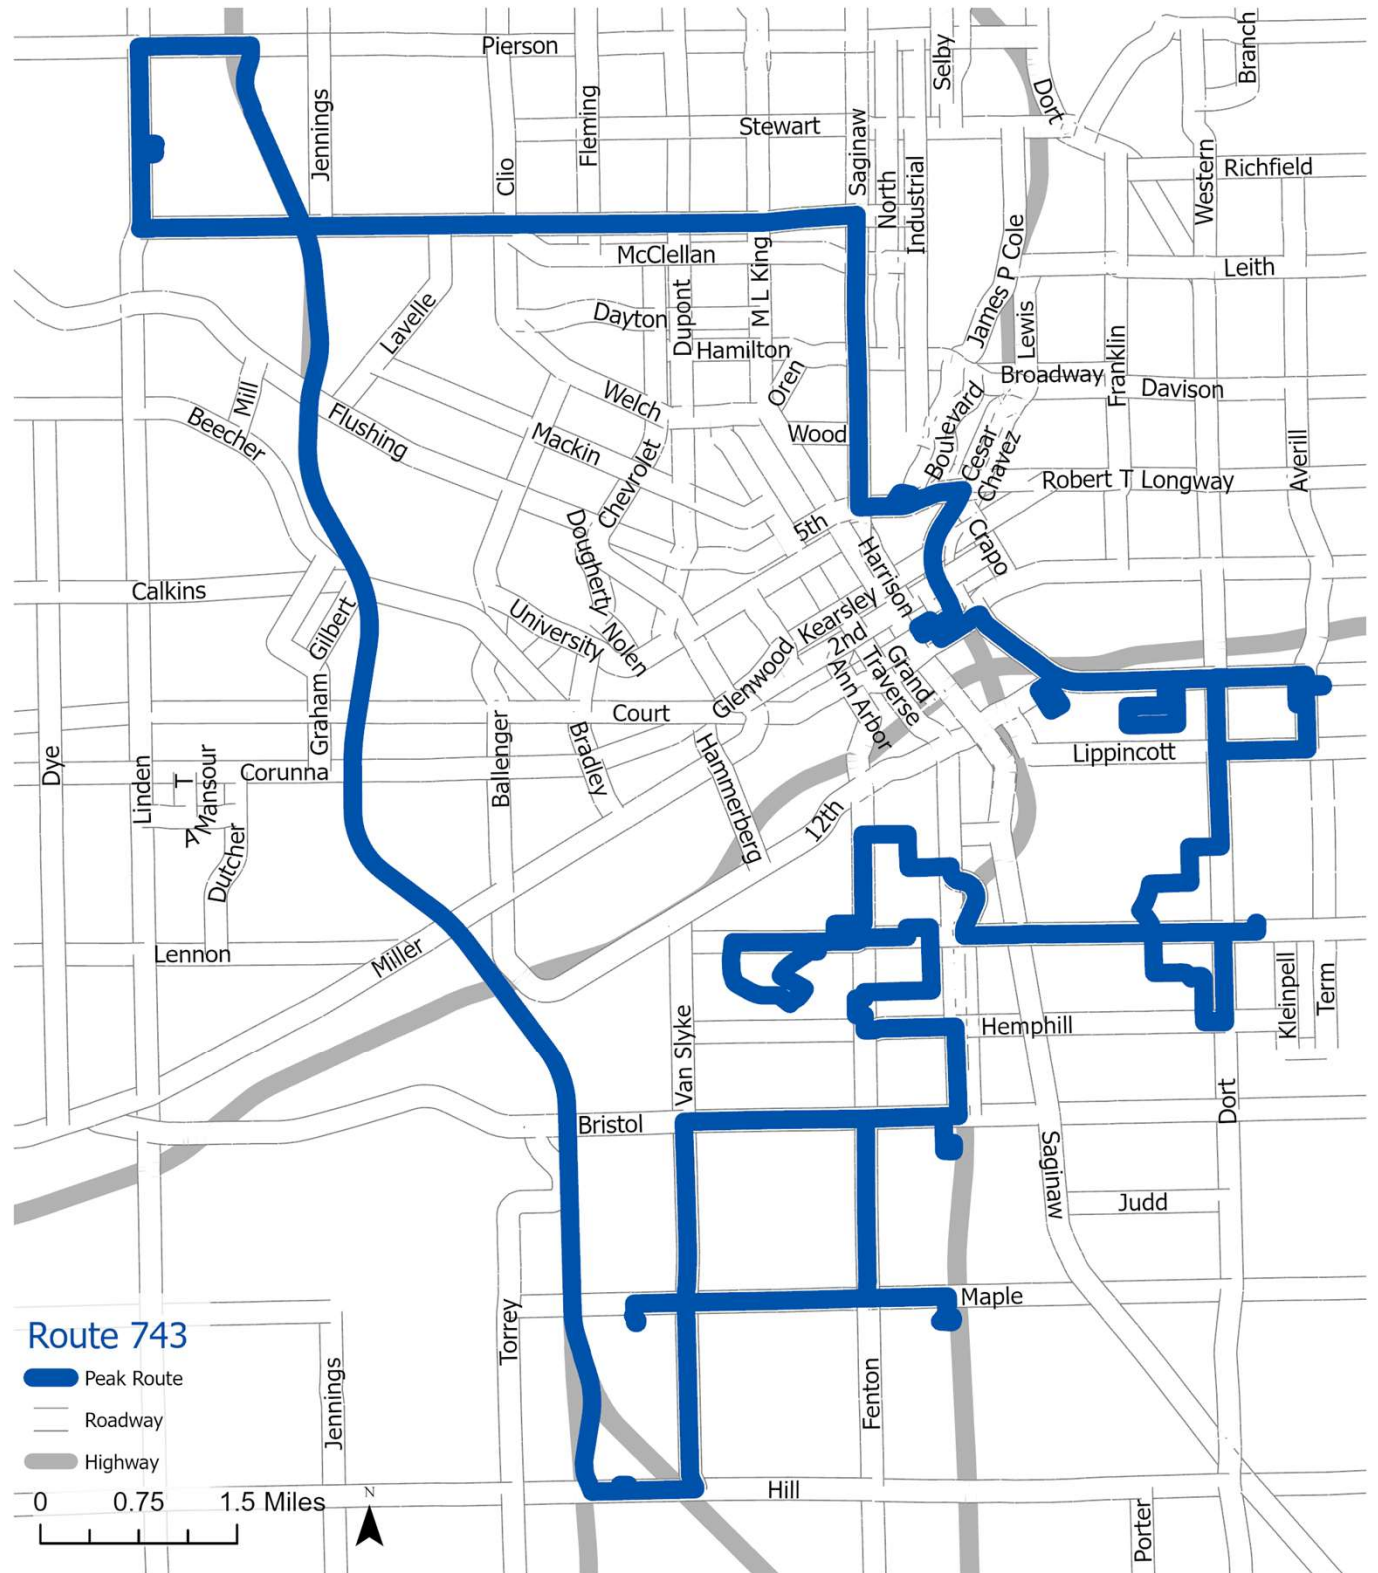

743 Linden NW

Location	AM	PM
Fred Tucker Dr & James P Cole Blvd	5:27 AM	3:23 PM
Harrison St & E 4th St	5:30 AM	3:28 PM
E 4th St & Wallenberg St	5:32 AM	3:32 PM
E 12th St & Jasmine Ave	5:34 AM	3:38 PM
Averill & Lapeer	5:43 AM	3:52 PM
S Averill Ave & Kent St	5:44 AM	
Whittlesey St & Kent St	5:47 AM	3:42 PM
Pingree Ave & McAvoy St	5:50 AM	3:45 PM
Chelan St & Pingree Ave	5:51 AM	3:47 PM
Honey-Bee Daycare on Dort	5:53 AM	3:50 PM
Mohawk Ave & Shawnee Ave	5:55 AM	3:54 PM
Circle Dr & Ogema Ave	5:58 AM	3:58 PM
1549 E Atherton	6:06 AM	4:07 PM
Lochhead St & Shawnee Ave	6:12 AM	4:01 PM
Brunswick Ave & Remington Ave	6:23 AM	4:22 PM
Tuxedo Ave & Pettibone Ave	6:25 AM	4:24 PM
Greenbriar Ln & Greenbrook Ln	6:31 AM	4:30 PM
Greenbrook Ln & Blackberry Ln	6:32 AM	4:31 PM
Crestbrook Ln & Berrywood Ln	6:34 AM	4:33 PM
Euston St & Waldman Ave	6:37 AM	4:36 PM
Euston St & Clinton St	6:40 AM	4:38 PM
Brunswick Ave & Huron St	6:42 AM	4:41 PM
Irving Ct & Pinehurst Ave	6:44 AM	4:43 PM
W Hemphill Rd & Kings Ln	6:45 AM	4:44 PM
Green Briar Blvd & Briar Downs Ln	6:51 AM	4:50 PM
E Maple Ave & Boulder Dr	7:03 AM	5:08 PM
Maple Rd & Ridgebend Dr	7:09 AM	5:01 PM
Residence Inn (Hill Rd)	7:18 AM	5:18 PM
Linden Charter Academy	7:30 AM	3:10 PM

Peak Routes Run Monday Through Friday