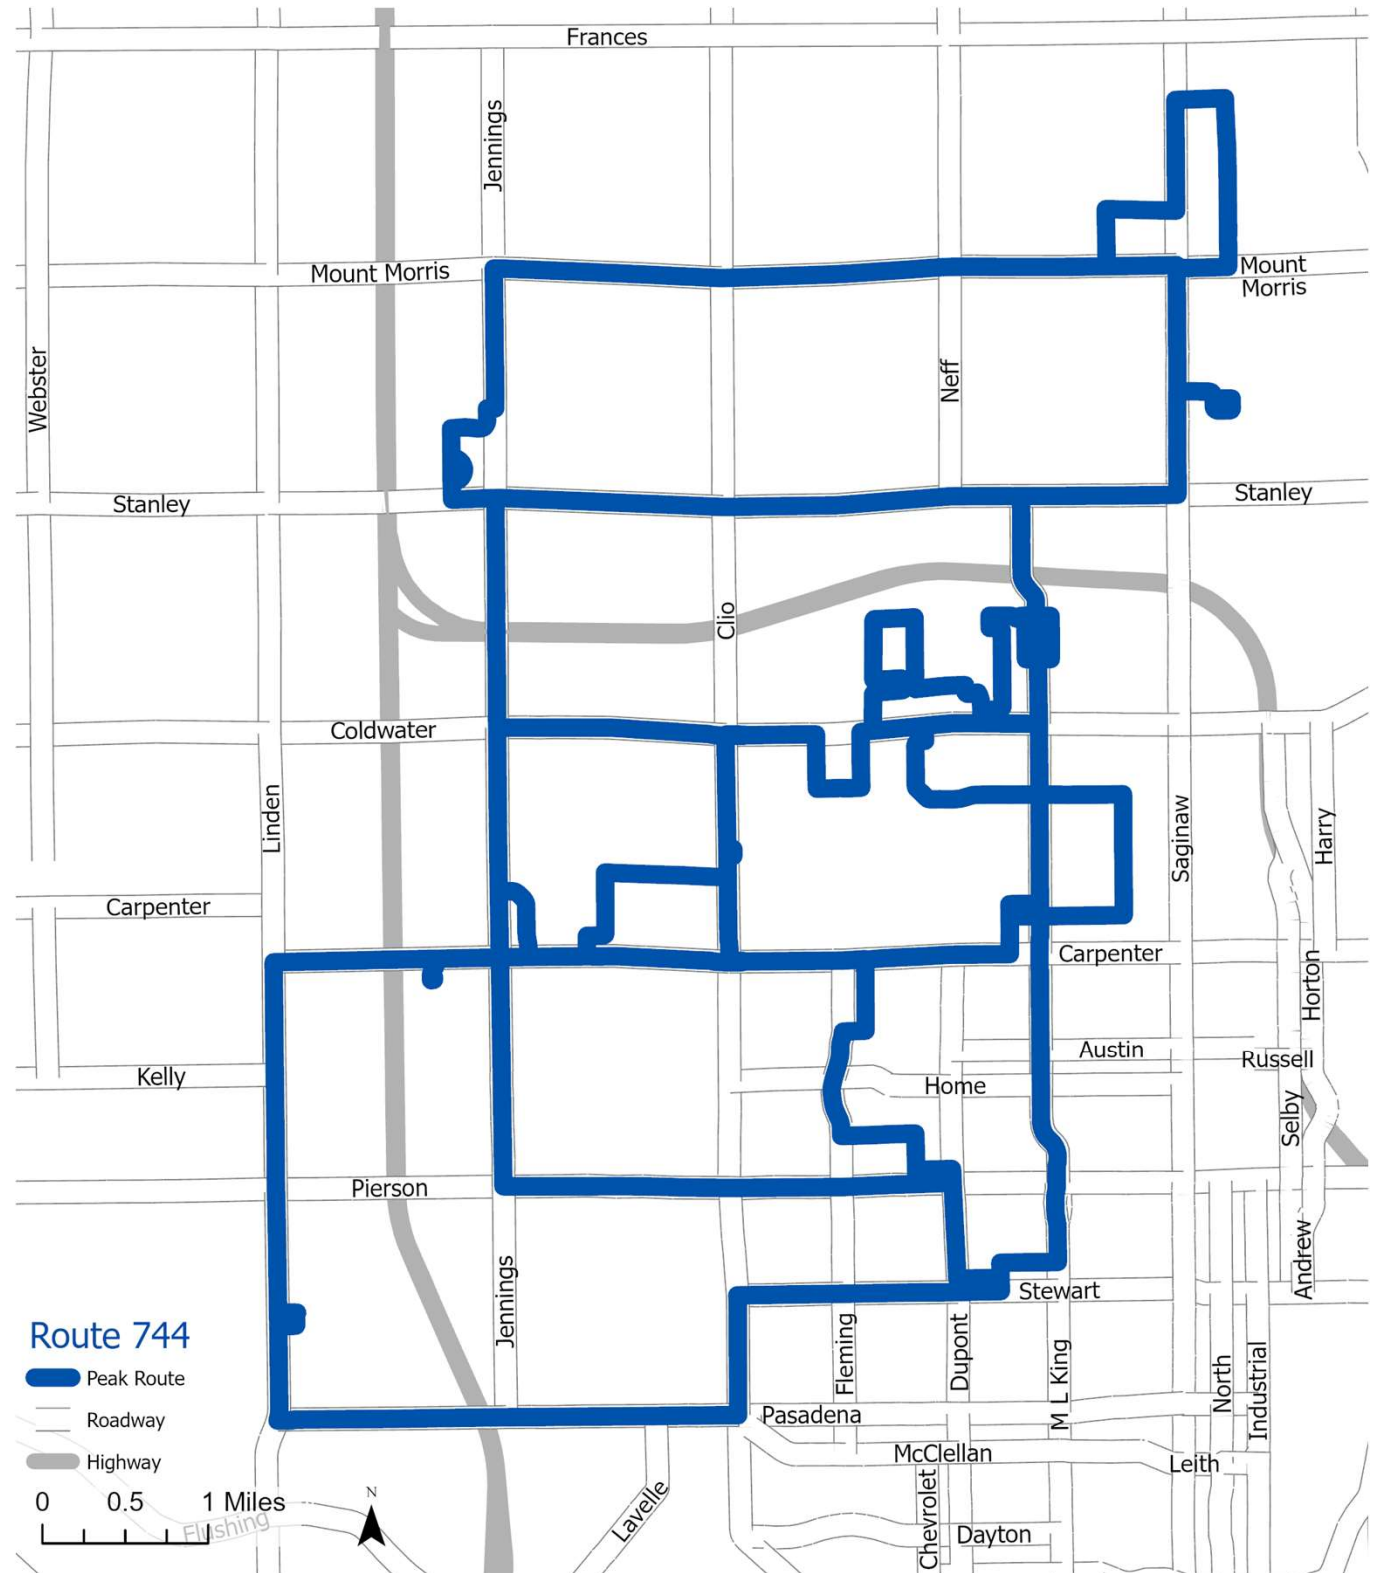

744 Linden NW

Location	AM	PM
Walter & Haven	5:42 AM	3:37 PM
Howell & Mt Morris	5:49 AM	3:31 PM
Bristol Court Apts	5:55 AM	3:46 PM
Rosewood Park Apartments	6:02 AM	3:53 PM
50th & White Oaks	6:10 AM	3:27 PM
Clubok Dr & Toby Beth Dr	6:22 AM	4:34 PM
Mendelberger Dr & Douglas Joel Dr	6:23 AM	4:33 PM
Obrien Rd & Parkton Rd	6:24 AM	4:12 PM
Bates Rd & Stem Ln	6:28 AM	4:15 PM
Obrien Rd & Bermuda Ln	6:31 AM	4:18 PM
Neff Rd & Obrien Rd	6:33 AM	4:20 PM
Charwood Rd & Penwood Rd	6:35 AM	4:29 PM
Flamingo Dr & Natchez Dr	6:40 AM	4:01 PM
Flamingo & Palmetto	6:41 AM	3:58 PM
Vanderbilt Townhomes	6:46 AM	4:31 PM
Bermuda Ln & Farmhill Rd	6:49 AM	4:08 PM
W Juliah Ave & Chestnut St	6:55 AM	5:07 PM
W Juliah Ave & Verdun St	6:56 AM	5:09 PM
Summit St & W Cass Ave	7:00 AM	5:12 PM
Summit St & W Princeton Ave	7:01 AM	5:13 PM
Longfellow St & W Eldridge Ave	7:06 AM	3:15 PM
Glenn Ave & W Ridgeway Ave	7:08 AM	3:17 PM
Banbury Pl & Orange Ln	7:10 AM	
Clio & Cedar Shores	7:12 AM	4:40 PM
Skander Dr & W Cass Ave	7:15 AM	4:47 PM
5046 N Jennings Rd	7:16 AM	4:52 PM
Judith Ann Dr & Retha Ct	7:18 AM	4:53 PM
Carpenter & Crest	7:24 AM	4:59 PM
Linden Charter Academy	7:30 AM	3:10 PM

Peak Routes Run Monday Through Friday