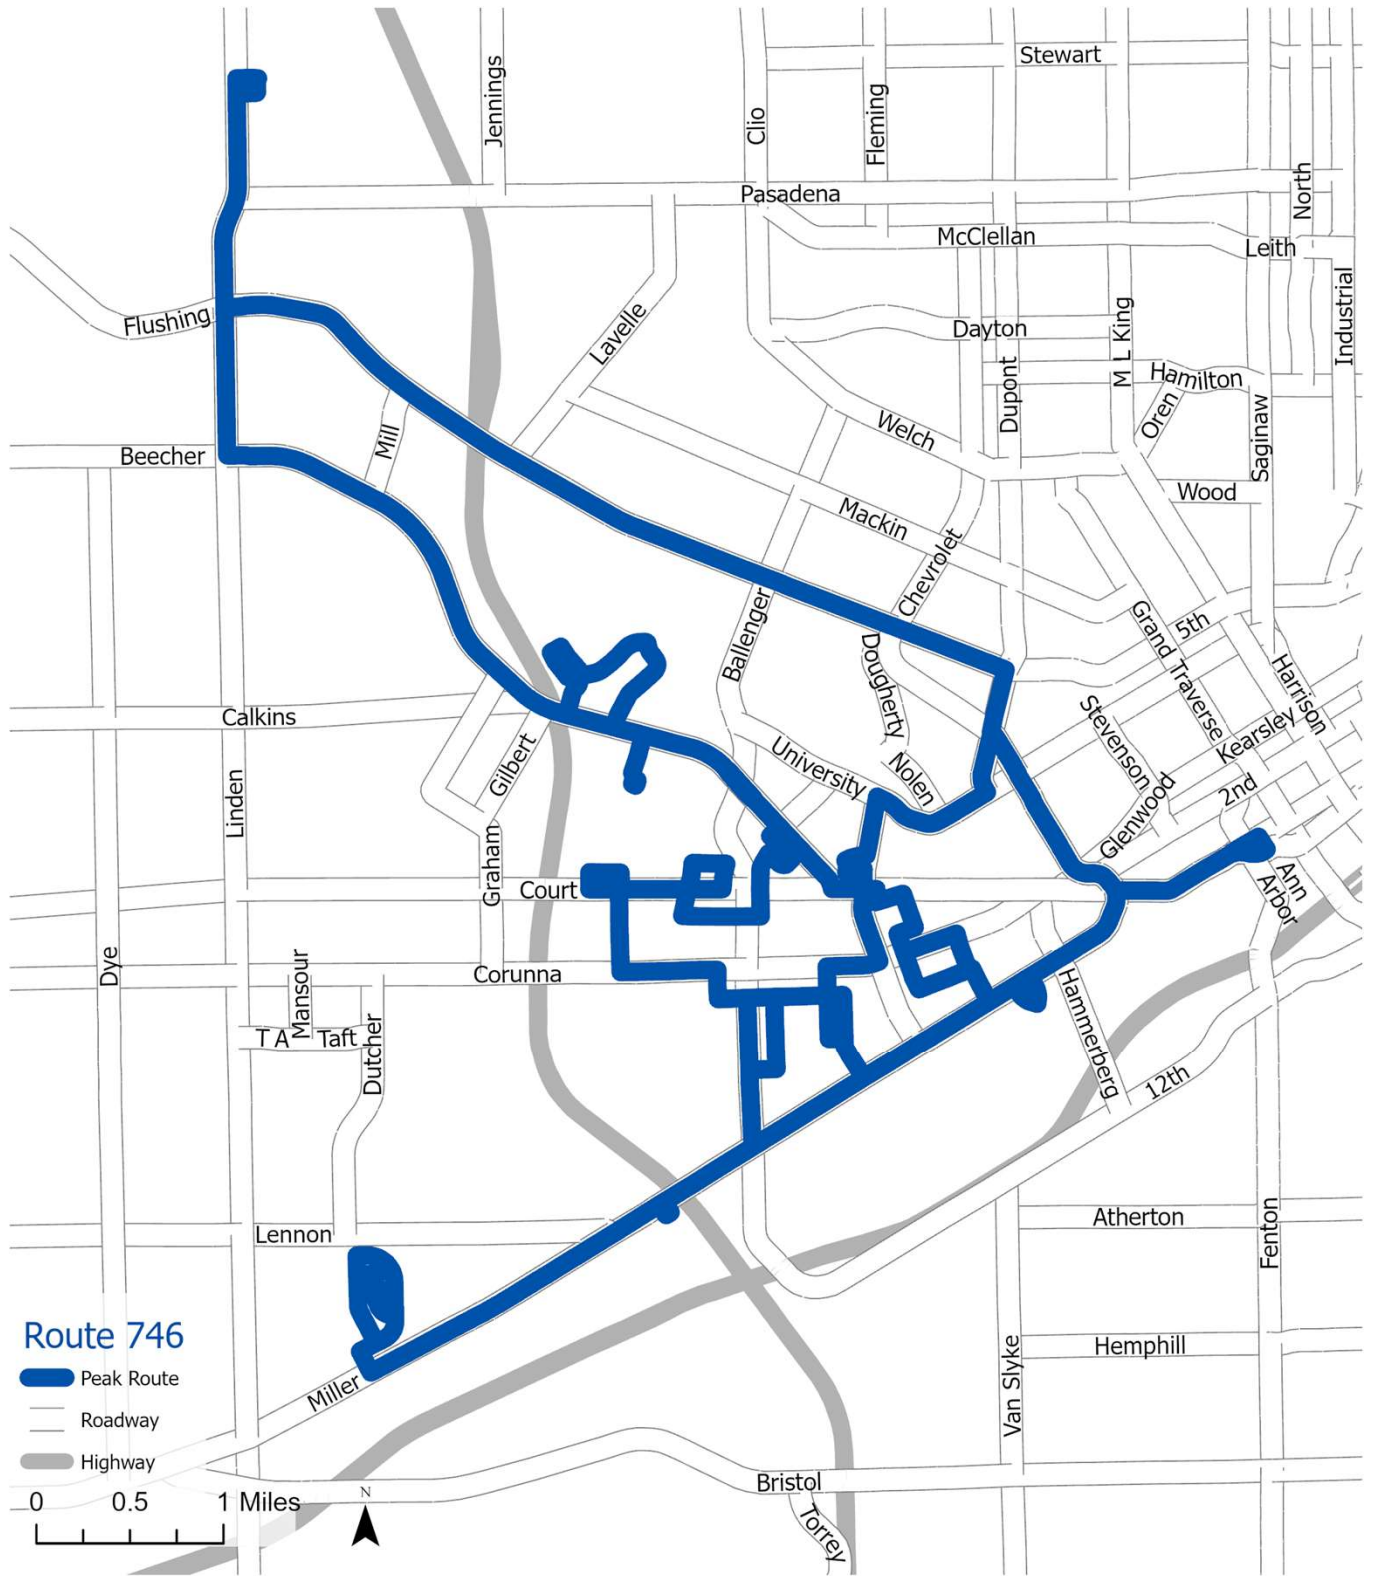

# 746 Linden NW

Location	AM	PM
W Court St & Stockton St	5:59 AM	4:49 PM
Dupont St & Joliet St	6:06 AM	3:23 PM
Dickinson St & University Ave	6:08 AM	3:25 PM
Brentwood Dr & Coventry Ct	6:12 AM	3:28 PM
Hammond St & Lester St	6:15 AM	4:35 PM
Gibson St & Gainey Ave	6:19 AM	4:39 PM
Cummings Ave & Downey St	6:22 AM	4:42 PM
Durand St & Ramsay Blvd	6:25 AM	4:44 PM
Yale St & Knight Ave	6:27 AM	3:36 PM
Brown St & Hughes Ave	6:29 AM	3:34 PM
Miller Rd at Miller West Apts	6:32 AM	3:39 PM
Bridle Path & Old Farm Rd	6:35 AM	3:43 PM
Red Roof Inn	6:39 AM	3:46 PM
Larchmont St & Barney Ave	6:45 AM	3:53 PM
Brown St & Barney Ave	6:48 AM	3:56 PM
Walton Ave & Brown St	6:50 AM	3:58 PM
Ryan St & Ridgecliffe Dr	6:55 AM	4:02 PM
Clovertree Apartments	6:59 AM	4:06 PM
Tacken St & Joyner St	7:04 AM	4:11 PM
Salisbury Ave & Mann Hall Ave	7:07 AM	4:14 PM
Mann Hall Ave & Hubbard Ave	7:09 AM	4:16 PM
Mann Ave & Van Buren Ave	7:11 AM	4:19 PM
Westcombe Ave & Gratiot Ave	7:13 AM	4:21 PM
Happy Elephant Daycare (Beecher)	7:16 AM	4:23 PM
3800 River Valley Dr	7:18 AM	4:25 PM
River Forest & Rue Foret Dr	7:20 AM	4:28 PM
Linden Charter Academy	7:30 AM	3:10 PM

Peak Routes Run Monday Through Friday