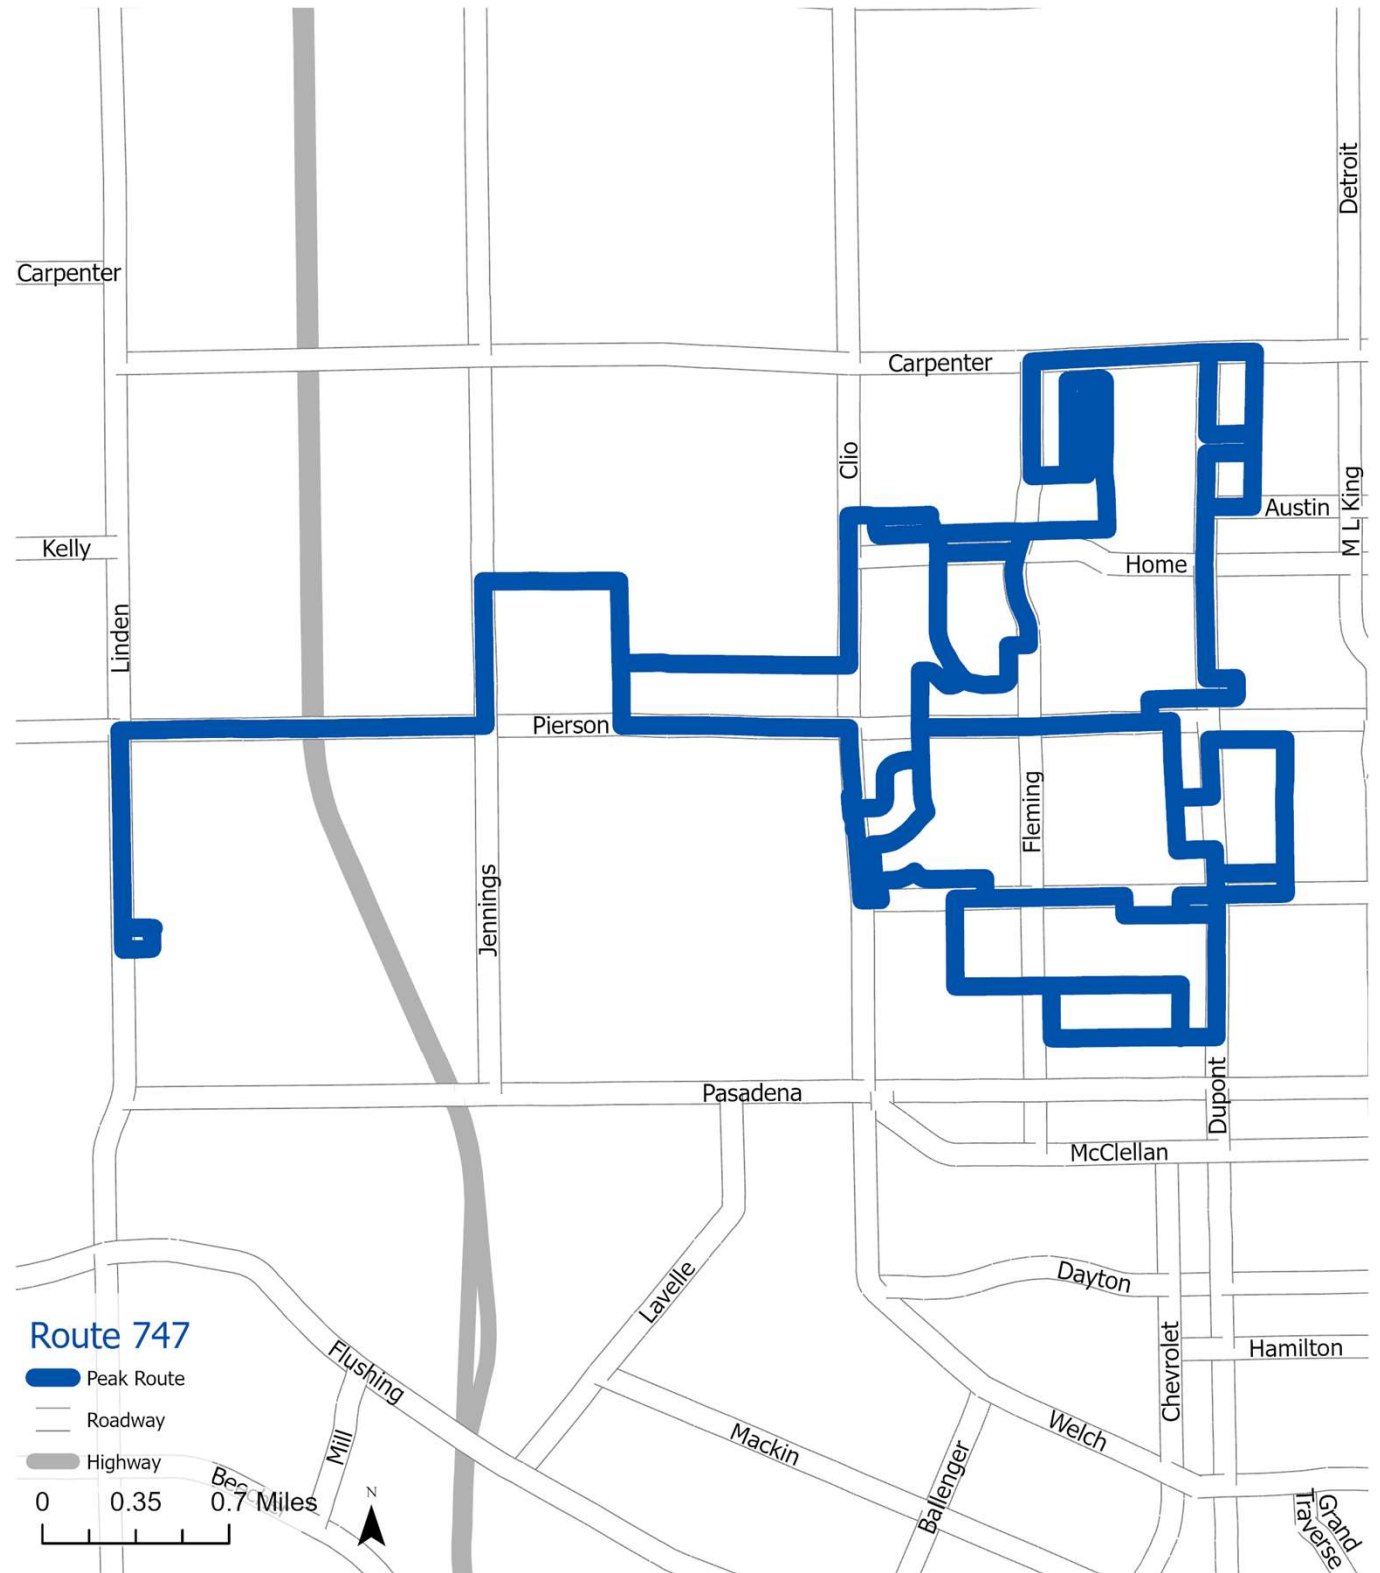

747 Linden NW

Location	AM	PM
Longfellow St & W Pulaski St	6:12 AM	4:01 PM
Longfellow St & W Eldridge Ave	6:15 AM	4:03 PM
Sonny Ave & Keyes St	6:19 AM	4:06 PM
Burgess St & W Myrtle Ave	6:22 AM	4:08 PM
W Myrtle Ave & Brownell Blvd	6:24 AM	4:09 PM
1419 Stewart Ave	6:25 AM	3:55 PM
Milbourne Ave & W Moore St	6:29 AM	3:56 PM
W Flint Park & Baldwin Blvd	6:33 AM	3:58 PM
Glenn Ave & W Ridgeway Ave	6:36 AM	3:46 PM
W Ridgeway Ave & Dupont St	6:38 AM	3:46 PM
Granville Ave & W Parkway Ave	6:39 AM	3:45 PM
W Foss Ave & College St	6:43 AM	3:41 PM
Fleming Rd & Russet Pl	6:48 AM	3:37 PM
Colonial Dr & Banbury Pl	6:51 AM	3:35 PM
Fleming Rd & Barbara Dr	6:56 AM	3:32 PM
Chateau Dr & Valorie Ln	6:59 AM	3:26 PM
W Mott Ave & Fleming Rd	7:03 AM	3:30 PM
Oxley Dr & Basil Ln	7:05 AM	3:29 PM
Cloverlawn Dr & Roselawn Dr	7:08 AM	3:50 PM
Wisner St & Santa Barbara Dr	7:11 AM	3:53 PM
Huntington Bank on Clio	7:14 AM	
Hunter Rd & W Lyndon Ave	7:20 AM	3:21 PM
O'Connor Rd & Hobson Ave	7:23 AM	3:19 PM
Linden Charter Academy	7:30 AM	3:10 PM
Canterbury Ln & Clio Rd		3:51 PM

Peak Routes Run Monday Through Friday