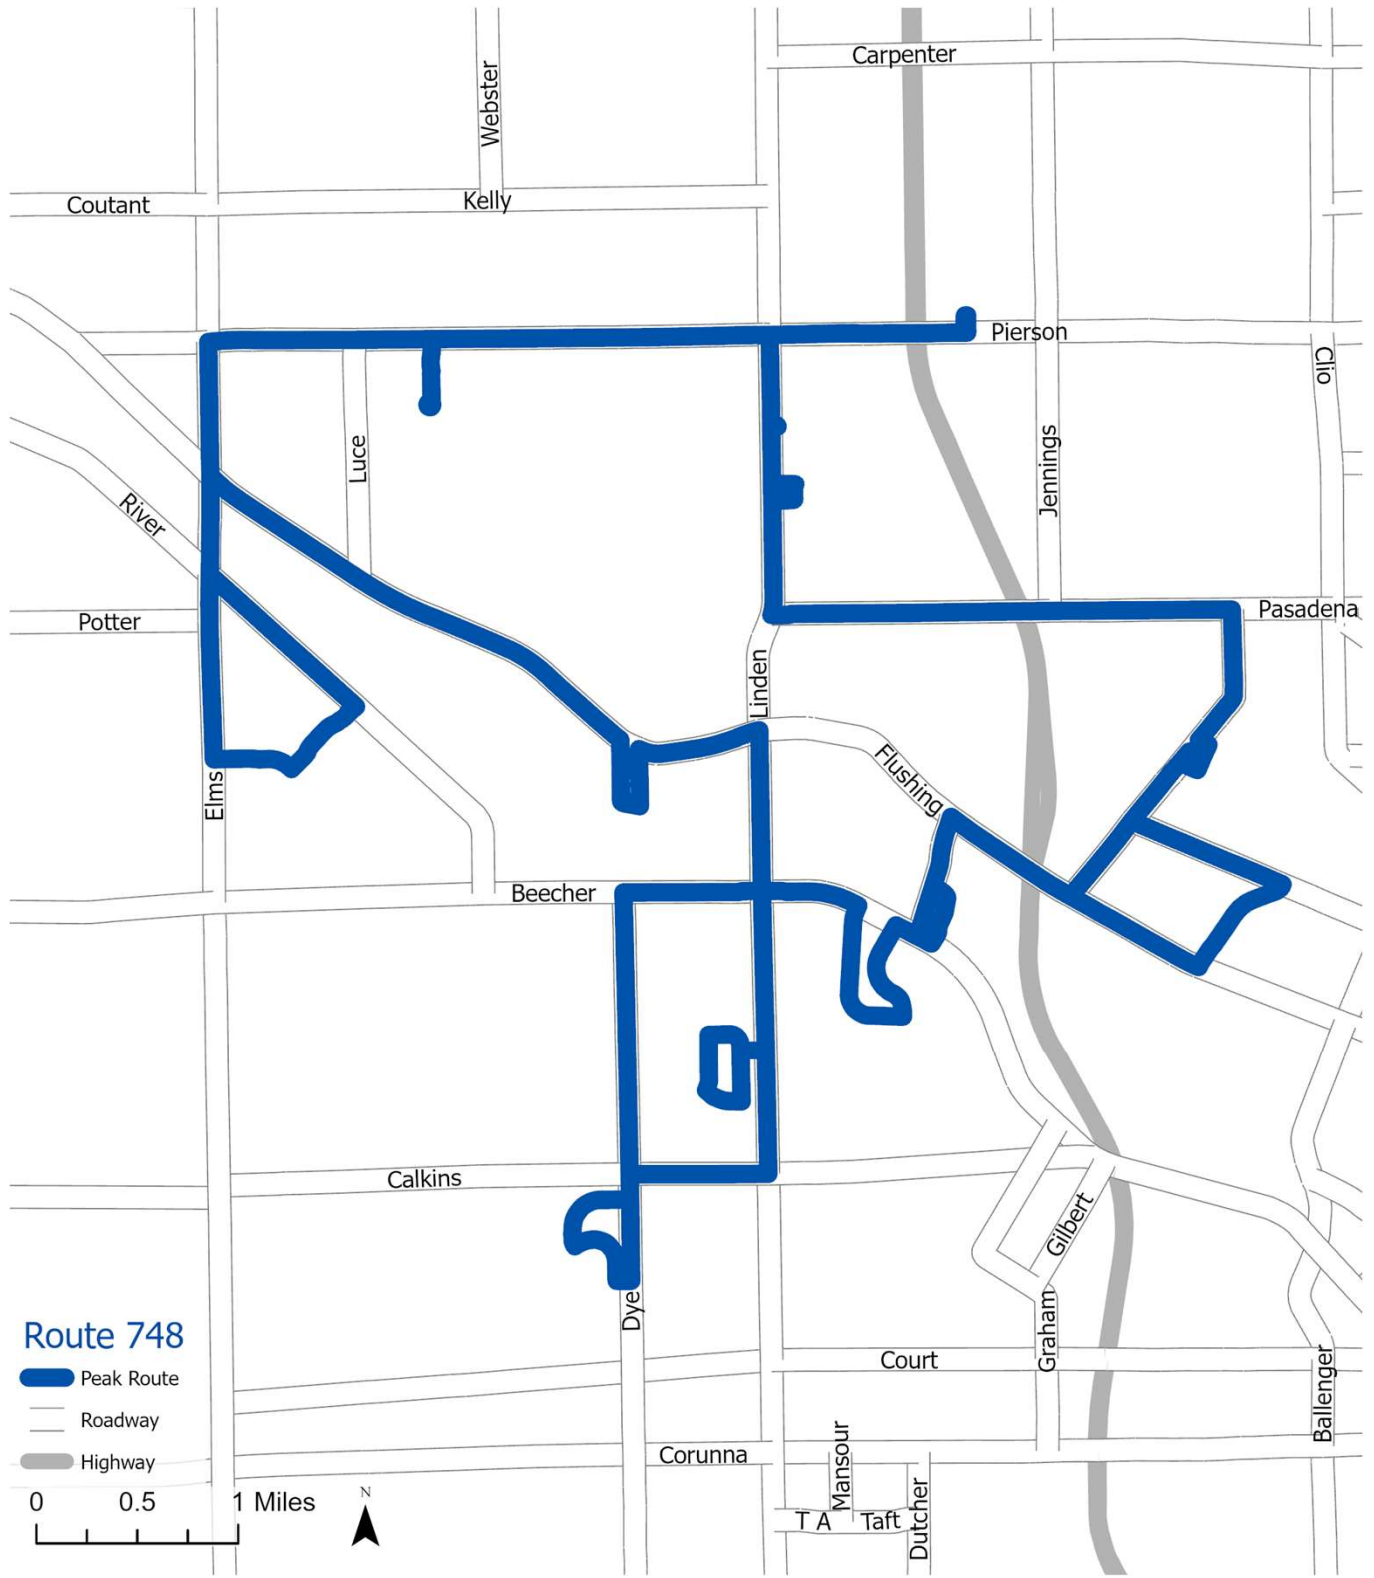

748 Linden NW

Location	AM	PM
Flushing Rd & Suncrest Dr	6:08 AM	3:22 PM
Highfield Ave & Helber St	6:13 AM	3:16 PM
Lavelle Rd & Concord St	6:16 AM	3:18 PM
Mill Rd Condominiums	6:22 AM	3:24 PM
Lennington Dr & Brendenshire Ct	6:26 AM	3:26 PM
Autumn Dr & Westwood Dr	6:33 AM	3:30 PM
Huntington Circle Apts	6:36 AM	3:34 PM
Beecher Rd & Brockton Blvd	6:38 AM	3:36 PM
Riverwood Luxury Apt	6:39 AM	3:37 PM
S Dyewood Dr & Dyewood Dr	6:45 AM	3:41 PM
Mill Creek Rd & Dye Meadow Ln	6:49 AM	3:48 PM
N Linden Rd & Walnut Square Blvd	6:53 AM	3:50 PM
Flushing Rd & Disch St	6:59 AM	3:57 PM
River Rd & Flagstone Dr	7:09 AM	4:01 PM
3000 Suffolk Ct	7:16 AM	4:07 PM
W Pierson Rd & Dolan Dr	7:22 AM	4:11 PM
Pine Shores Apts	7:28 AM	3:12 PM
Linden Charter Academy	7:30 AM	3:10 PM

Peak Routes Run Monday Through Friday