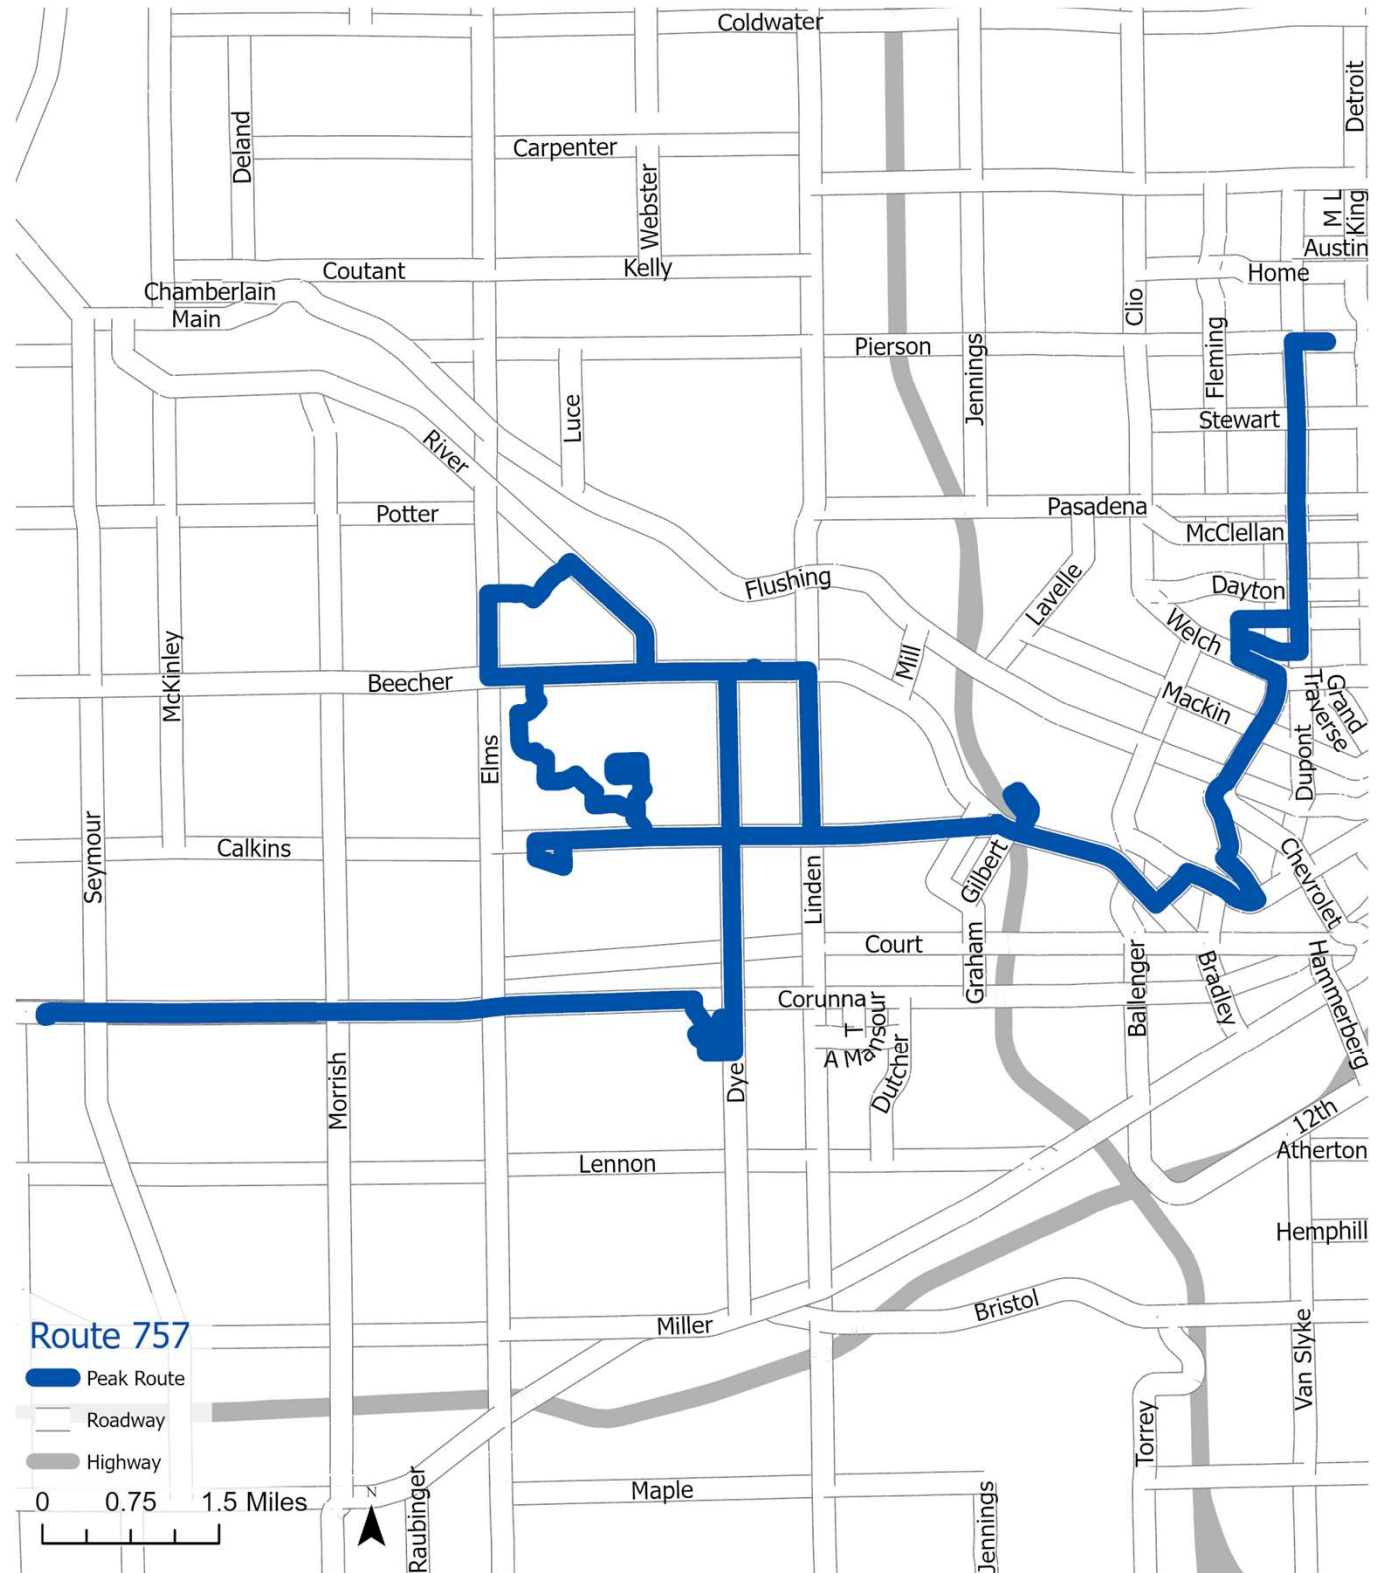

# 757 Corunna Rd West

Location	AM	PM	PM Friday
W Pierson Rd & Longfellow St	7:10 AM	4:37 PM	3:47 PM
Forest Hill Ave & W Paterson St	7:17 AM	4:32 PM	3:42 PM
Dougherty & Nolen Dr	7:22 AM	4:27 PM	3:37 PM
River Birch Dr & River Forest Dr	7:29 AM	4:22 PM	3:32 PM
Calkins Rd & Encore	7:33 AM	4:17 PM	3:27 PM
Riverwood Luxury Apt	7:37 AM	4:16 PM	3:26 PM
E River Rd & Timber Ln	7:40 AM	4:11 PM	3:21 PM
Elms & Chase Run Ln	7:47 AM	4:14 PM	3:24 PM
Laurentian Pass & Laurentian Ct	7:50 AM	4:09 PM	3:19 PM
Hickory Hollow Dr & W Cimarron Trl	7:52 AM	4:07 PM	3:17 PM
Mapleridge & Briarcliffe	7:56 AM	4:04 PM	3:14 PM
Stonegate & Calkins	7:58 AM	3:58 PM	3:08 PM
Yorkshire N Riding Rd & Ramsgate Rd	8:03 AM	4:00 PM	3:10 PM
Hinkley & Elmsford	8:06 AM	3:52 PM	3:02 PM
Genesee Academy	8:16 AM	3:45 PM	2:55 PM

Peak Routes Run Monday Through Friday