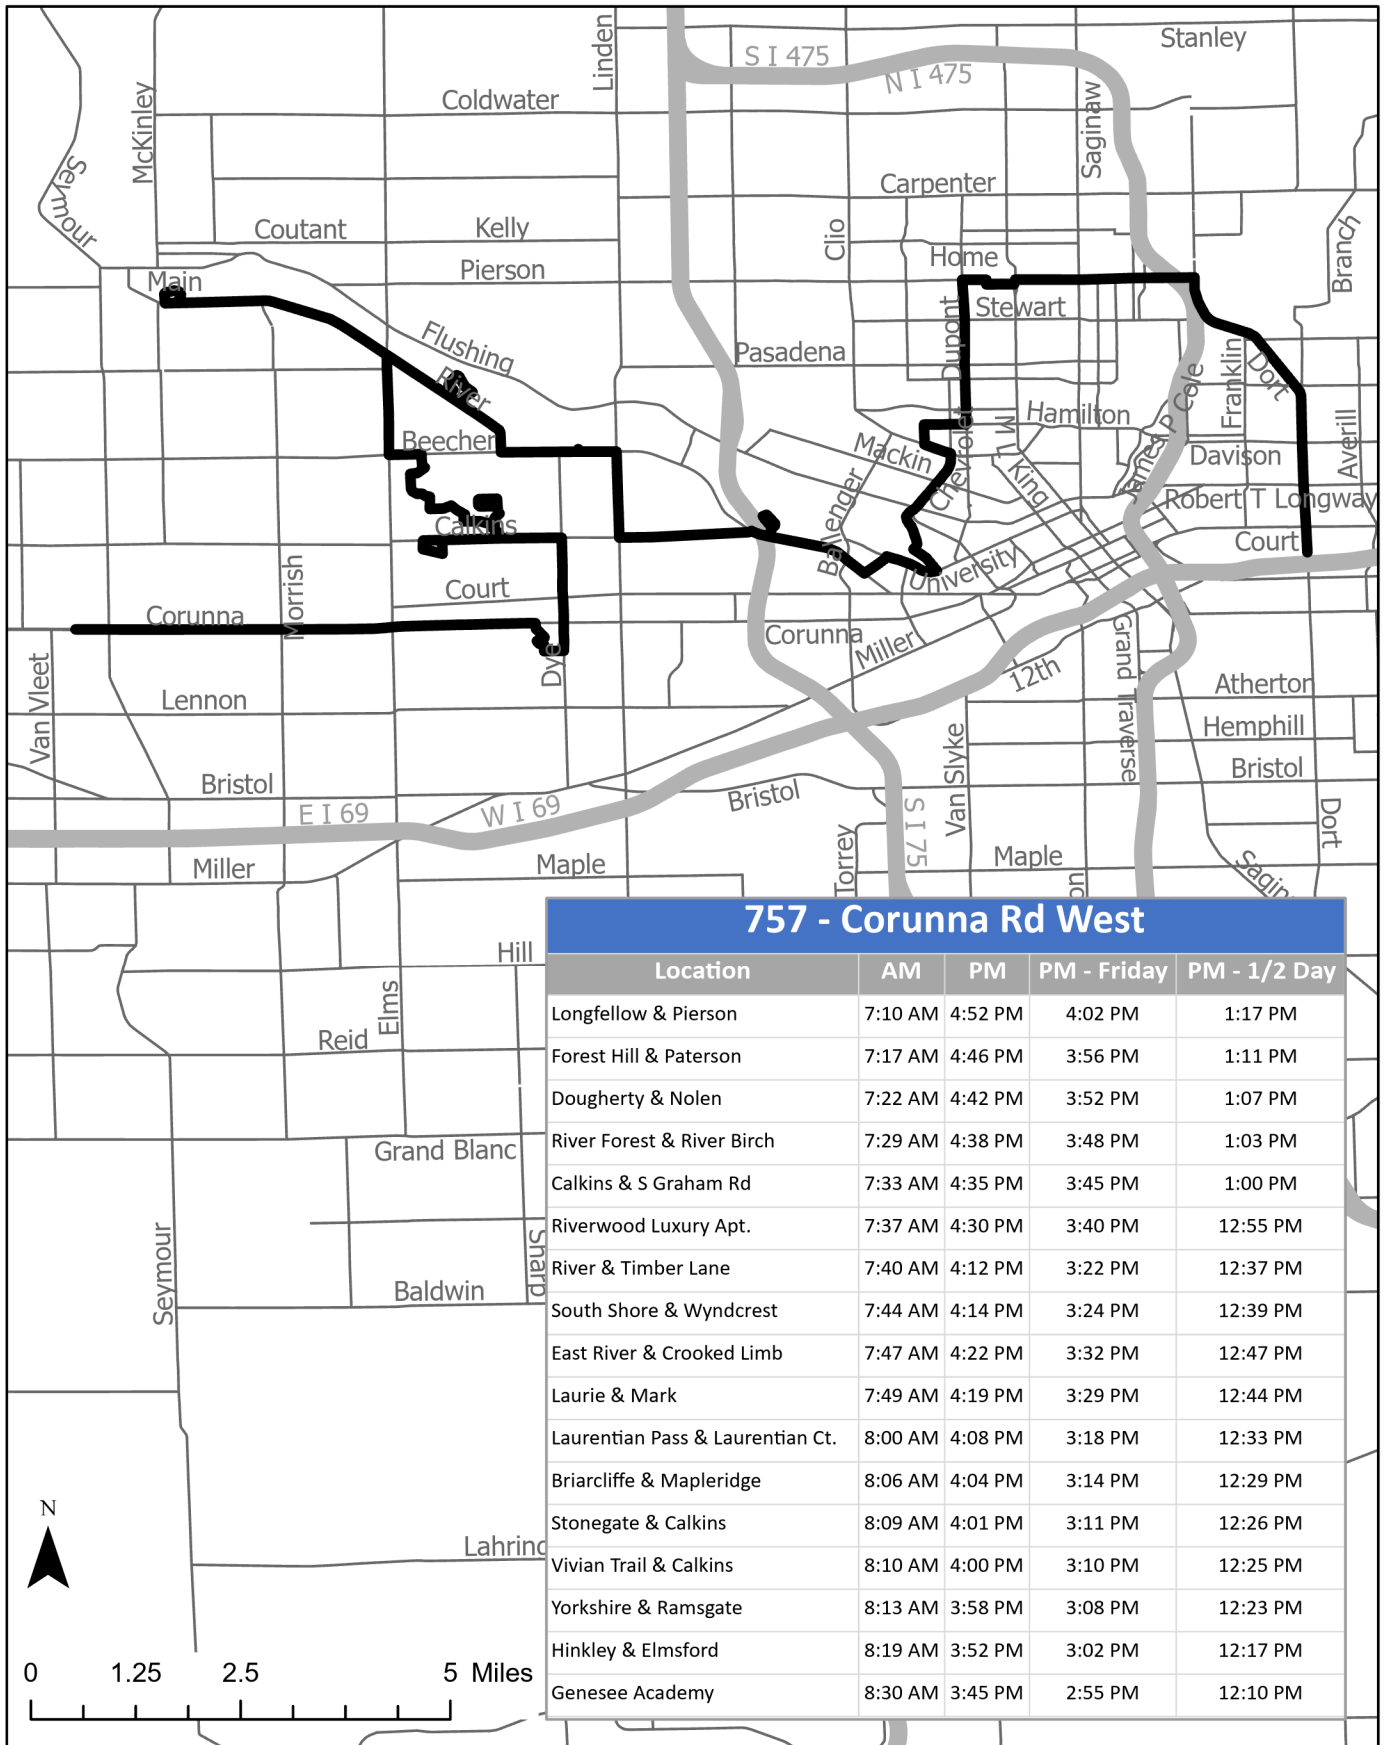

Peak Routes

757 - Corunna Rd West				
Location	AM	PM	PM - Friday	PM - 1/2 Day
Longfellow & Pierson	7:10 AM	4:52 PM	4:02 PM	1:17 PM
Forest Hill & Paterson	7:17 AM	4:46 PM	3:56 PM	1:11 PM
Dougherty & Nolen	7:22 AM	4:42 PM	3:52 PM	1:07 PM
River Forest & River Birch	7:29 AM	4:38 PM	3:48 PM	1:03 PM
Calkins & S Graham Rd	7:33 AM	4:35 PM	3:45 PM	1:00 PM
Riverwood Luxury Apt.	7:37 AM	4:30 PM	3:40 PM	12:55 PM
River & Timber Lane	7:40 AM	4:12 PM	3:22 PM	12:37 PM
South Shore & Wyndcrest	7:44 AM	4:14 PM	3:24 PM	12:39 PM
East River & Crooked Limb	7:47 AM	4:22 PM	3:32 PM	12:47 PM
Laurie & Mark	7:49 AM	4:19 PM	3:29 PM	12:44 PM
Laurentian Pass & Laurentian Ct.	8:00 AM	4:08 PM	3:18 PM	12:33 PM
Briarcliffe & Mapleridge	8:06 AM	4:04 PM	3:14 PM	12:29 PM
Stonegate & Calkins	8:09 AM	4:01 PM	3:11 PM	12:26 PM
Vivian Trail & Calkins	8:10 AM	4:00 PM	3:10 PM	12:25 PM
Yorkshire & Ramsgate	8:13 AM	3:58 PM	3:08 PM	12:23 PM
Hinkley & Elmsford	8:19 AM	3:52 PM	3:02 PM	12:17 PM
Genesee Academy	8:30 AM	3:45 PM	2:55 PM	12:10 PM