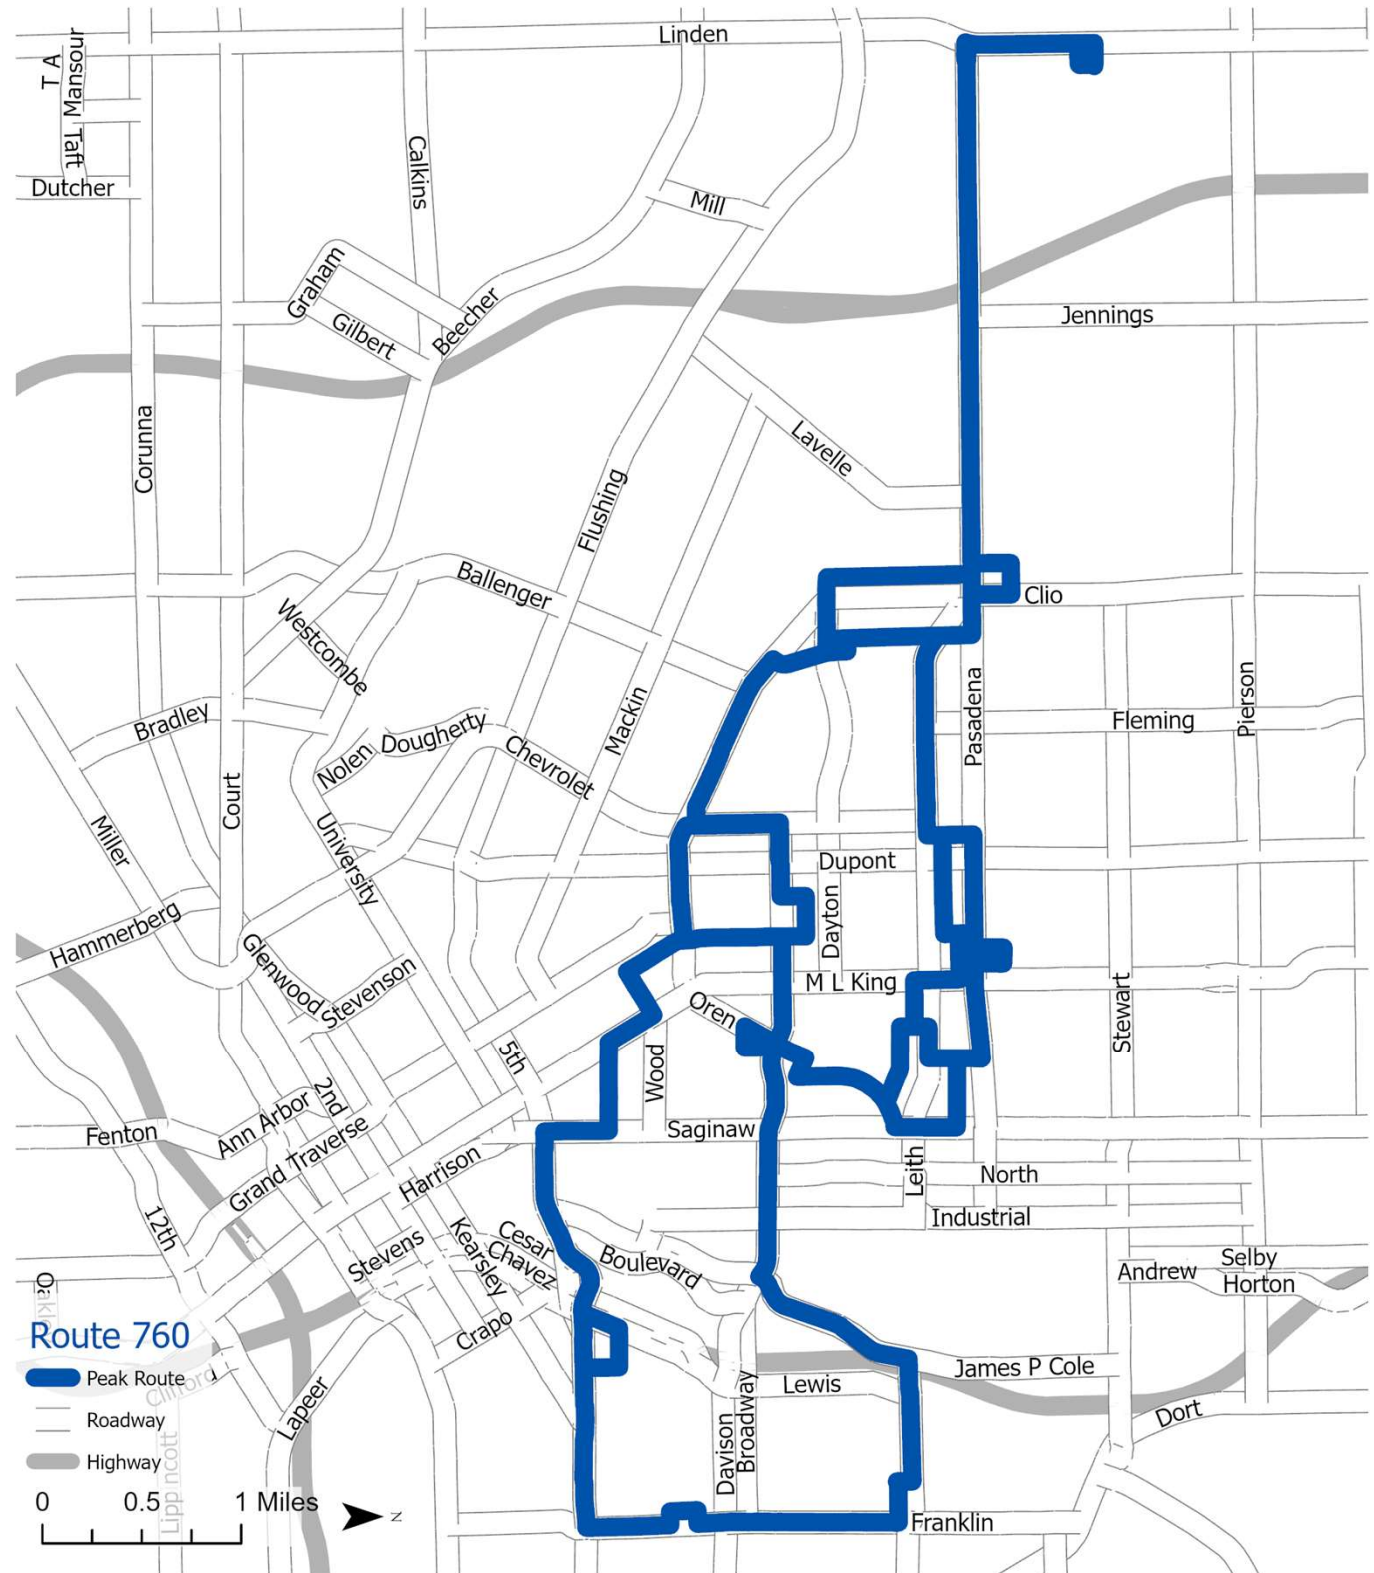

760 Linden NW

Location	AM	PM
Minnesota Ave & Oklahoma Ave	6:16 AM	3:42 PM
Ohio Ave & Cronk Ave	6:21 AM	3:45 PM
N Franklin & Nebraska Ave	6:23 AM	3:46 PM
Roosevelt Ave & Chavez Dr	6:28 AM	3:50 PM
Williams St & Root St	6:36 AM	3:54 PM
W Wood St & Garland St	6:39 AM	3:56 PM
W Wood St & Mason St	6:40 AM	3:58 PM
N Chevrolet & W Paterson St	6:43 AM	4:03 PM
W Newall St & Iroquois Ave	6:47 AM	4:01 PM
Albert St & Delia St	6:51 AM	3:36 PM
Oren Ave & Warren St	6:53 AM	3:34 PM
Avenue A & E Dartmouth St	6:55 AM	3:32 PM
Genesee & Alexander St	6:57 AM	3:28 PM
Buick St & Dewey St	6:58 AM	3:30 PM
Pasadena Ave & Robin St	7:01 AM	3:24 PM
Mason St & W Dewey St	7:02 AM	3:26 PM
Keyes St & W Jamieson St	7:04 AM	3:21 PM
W McClellan St & Trumbull Ave	7:06 AM	3:19 PM
W McClellan St & Kellar Ave	7:08 AM	3:17 PM
Kellar Ave & Mack Ave	7:09 AM	4:07 PM
W Dayton St & Winona St	7:10 AM	4:05 PM
Thornton Ave & W Dayton St	7:12 AM	4:09 PM
Maywood St & Sonny Ave	7:16 AM	3:15 PM
Linden Charter Academy	7:30 AM	3:10 PM

Peak Routes Run Monday Through Friday