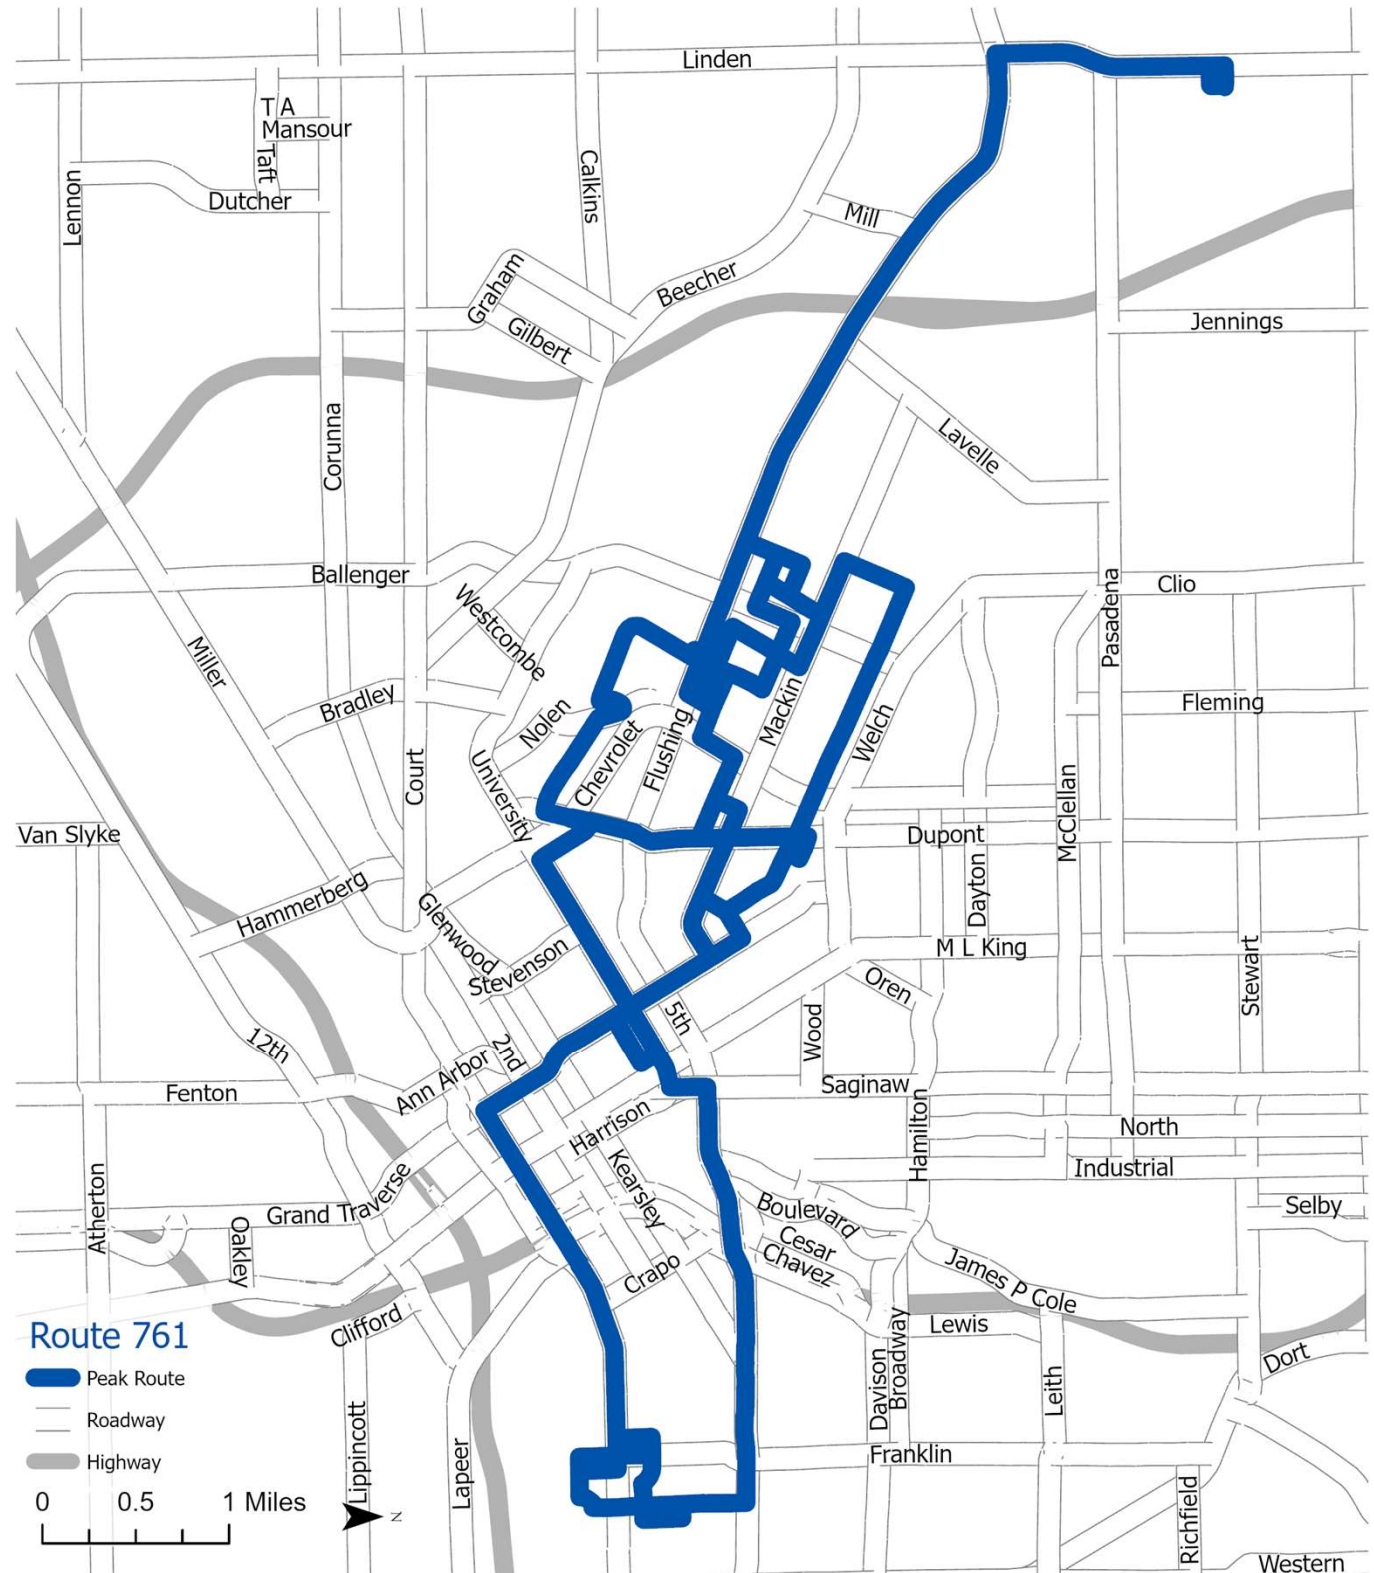

# 761 Linden NW

Location	AM	PM
E 2nd St & Chandler Ave	6:18 AM	3:46 PM
S Vernon Ave & Windemere Ave	6:20 AM	3:48 PM
Lafayette St & Calumet St	6:24 AM	3:51 PM
S Franklin Ave & Montclair Ave	6:25 AM	3:49 PM
N Grand Traverse St & Riverbank Dr	6:31 AM	3:57 PM
University Ave & Garland St	6:35 AM	3:38 PM
Vincent Ave & Vincent Ct	6:39 AM	4:00 PM
Copeman Blvd & Seminole St	6:42 AM	4:04 PM
Begole St & Milbourne Ave	6:45 AM	4:06 PM
Lavender Ave & Begole St	6:47 AM	4:09 PM
Winona St & Begole St	6:49 AM	4:11 PM
Begole St & Seneca St	6:50 AM	4:12 PM
Donaldson St & Mackin Rd	6:53 AM	3:19 PM
Donaldson St & N Stevenson St	6:55 AM	3:17 PM
Sutton Ave & Raskob St	6:57 AM	3:15 PM
Wolcott & Lavender	7:00 AM	3:21 PM
Forest Hill Ave & Sloan St	7:01 AM	3:23 PM
Milbourne Ave & Raskob St	7:04 AM	3:25 PM
Wolcott St & Woodbridge St	7:07 AM	4:02 PM
Dupont St & Cadillac St	7:10 AM	3:35 PM
Monteith St & Perry St	7:12 AM	3:33 PM
Dougherty Pl & Weller St	7:15 AM	3:31 PM
Fremont St & Norbert St	7:18 AM	3:29 PM
Orchard Ln & Dyecrest Pl	7:20 AM	3:27 PM
Linden Charter Academy	7:30 AM	3:10 PM

Peak Routes Run Monday Through Friday