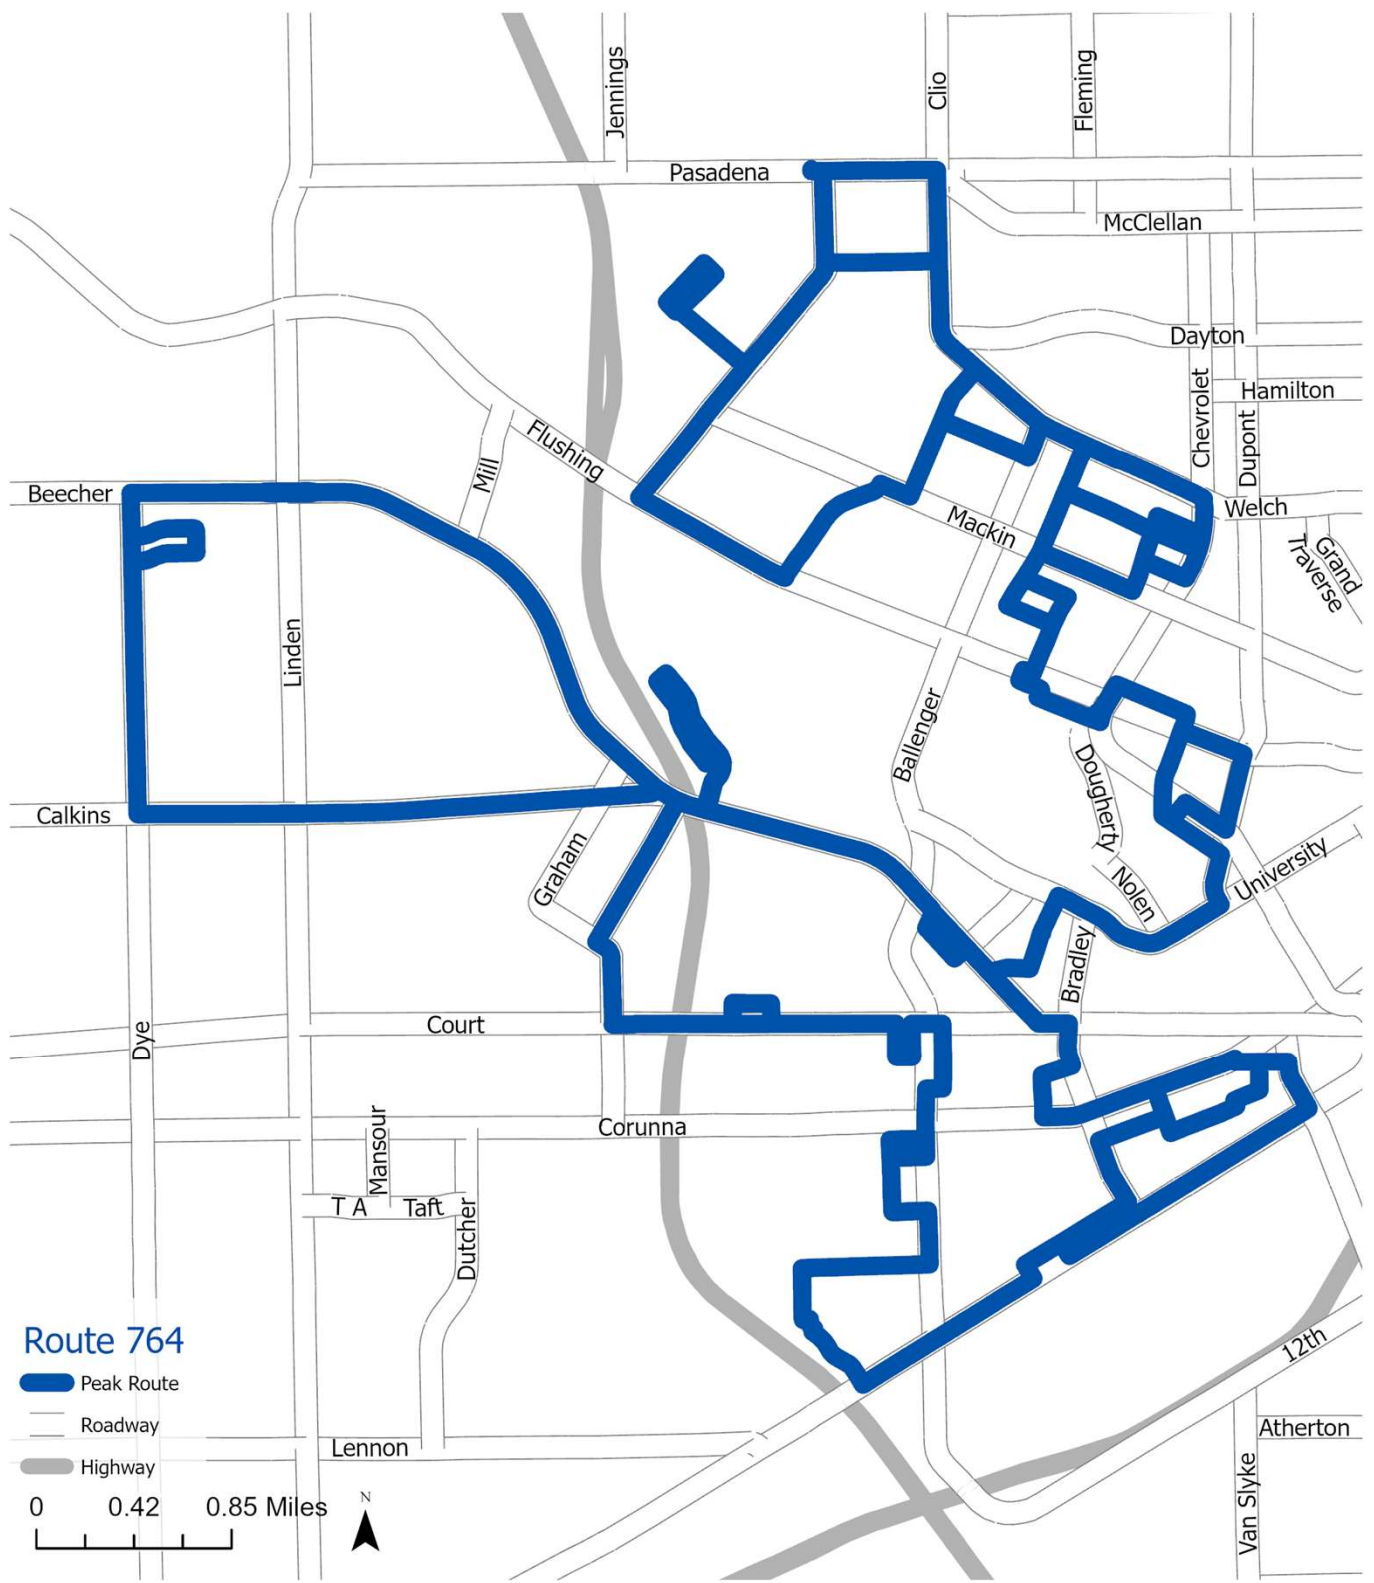

764 Pasadena North

Location	AM	PM
Dye & Squire Hill	7:38 AM	5:25 PM
River Birch Dr & River Forest Dr	7:45 AM	5:13 PM
River Forest Dr & River Nord Dr	7:46 AM	5:15 PM
River Forest & Rue Foret Dr	7:47 AM	5:17 PM
S Graham Rd & Gilbert St	7:51 AM	5:31 PM
Clovertree Apartments	7:52 AM	5:33 PM
Ryan St & Ridgecliffe Dr	7:53 AM	5:34 PM
Mann Hall Ave & Johnson Ave	7:54 AM	5:35 PM
Mann Hall Ave & Hubbard Ave	7:55 AM	5:36 PM
Brown St & Walton Ave	7:56 AM	5:37 PM
Herrick St & S Ballenger Hwy	7:57 AM	5:38 PM
Quality Inn Parking lot	7:59 AM	5:41 PM
Knapp Ave & Yale St	8:01 AM	5:44 PM
Becker St & Ida Ave	8:05 AM	5:54 PM
Cummings Ave & Downey St	8:06 AM	5:52 PM
Brown St & Brabyn St	8:07 AM	5:50 PM
Knight Ave & Fielding St	8:09 AM	5:56 PM
Beecher & Edgemont	8:11 AM	5:11 PM
Sheffield Ave & Pencombe Pl	8:13 AM	5:08 PM
Perry St & Joliet St	8:17 AM	5:03 PM
Woodbridge St & Sloan St	8:19 AM	5:01 PM
Orchard Ln & Dyecrest Pl	8:23 AM	4:57 PM
Raskob St & Forest Hill Ave	8:24 AM	4:56 PM
Forest Hill Ave & Berkley St	8:25 AM	4:54 PM
Wolcott & Lavender	8:26 AM	4:52 PM
Lavender Ave & Mackin Rd	8:27 AM	4:50 PM
Lavender Ave & Mallery St	8:28 AM	4:44 PM
Milbourne Ave & Clement St	8:30 AM	4:49 PM
Chevrolet Ave & Begole St	8:31 AM	4:47 PM
Lavender Ave & Welch Blvd	8:32 AM	4:42 PM
Begole St & Seneca St	8:34 AM	4:27 PM
Flushing Rd & Suncrest Dr	8:37 AM	4:31 PM
Concord St & Aurora Ct	8:40 AM	4:34 PM
Lavelle & Beacon	8:43 AM	4:39 PM
Greater Heights Academy	8:45 AM	4:25 PM

Peak Routes Run Monday Through Friday