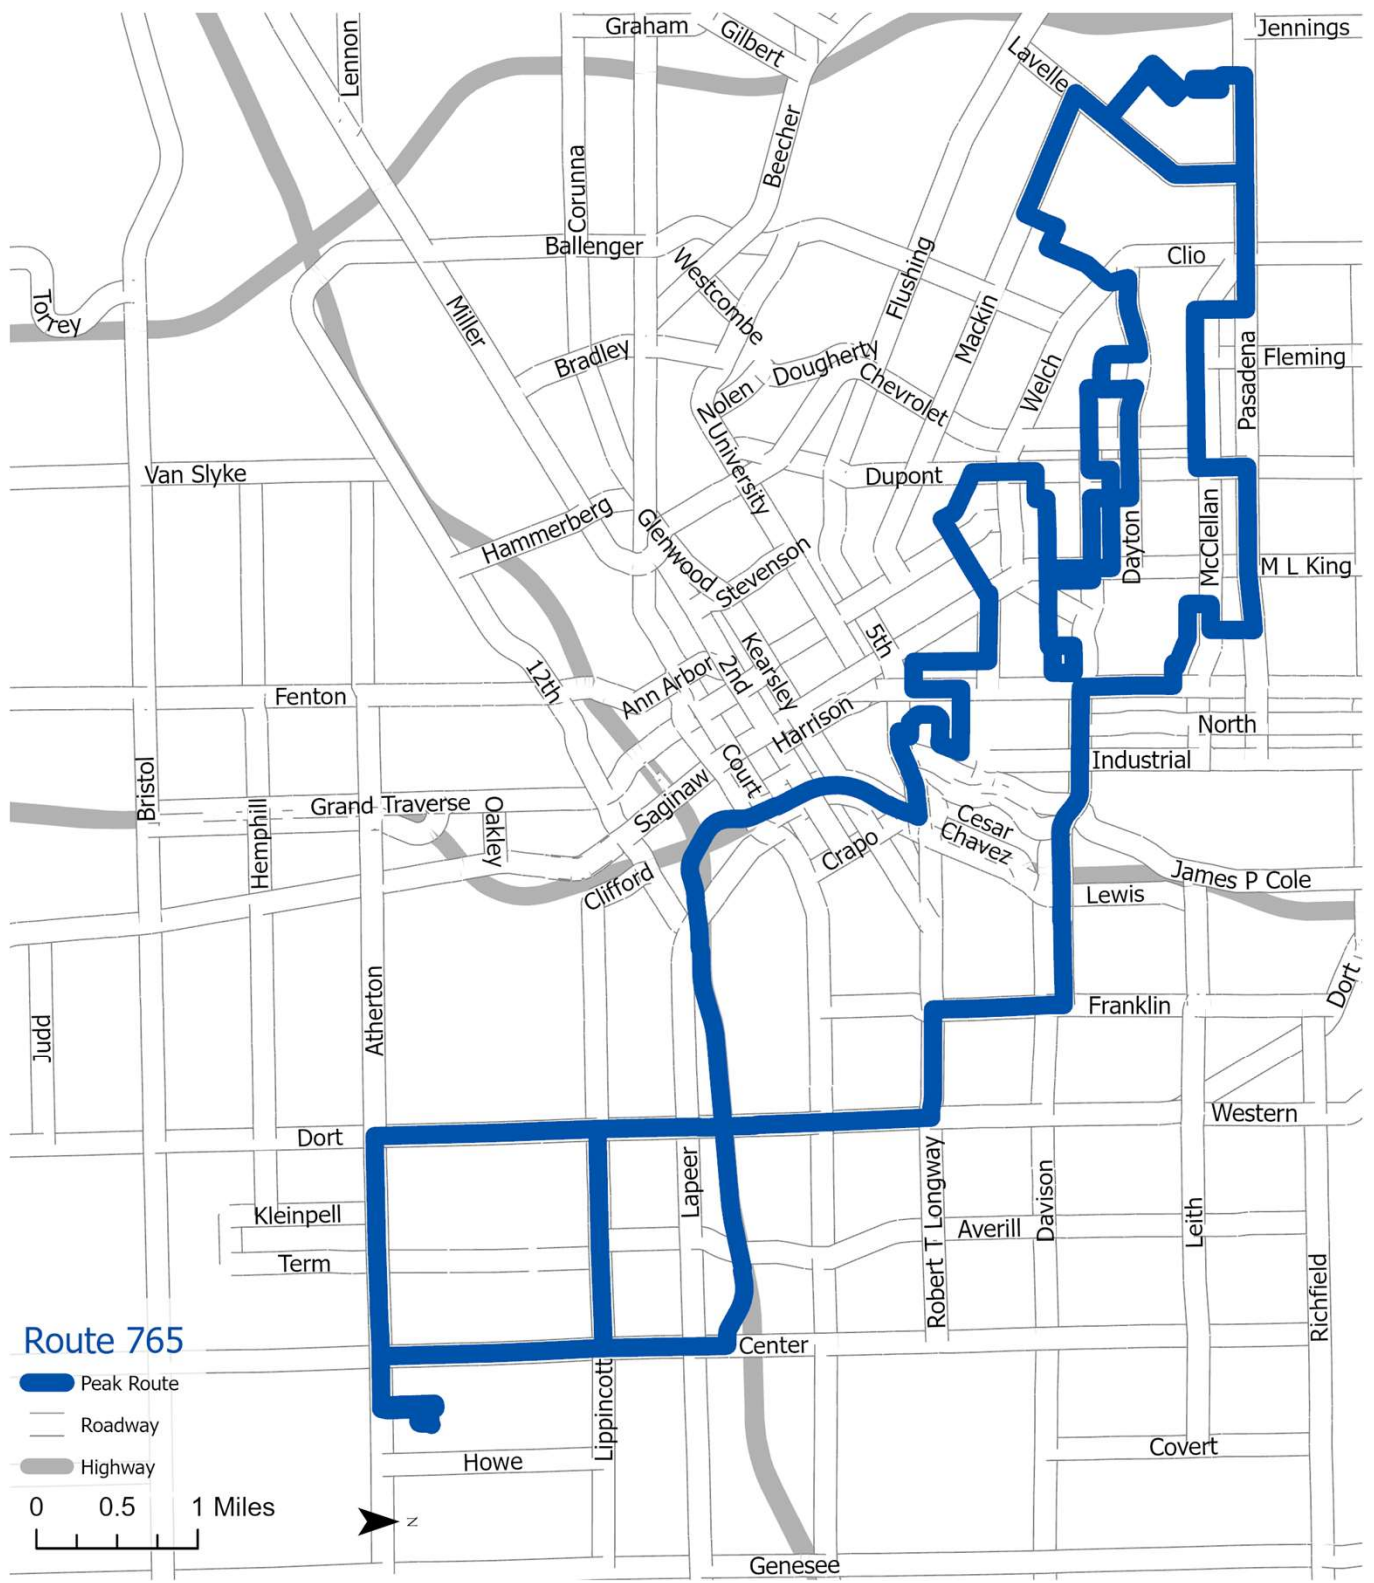

765 Atherton East

Location	AM	PM
Chippewa St & Dartmouth St	6:18 AM	3:41 PM
Buick St & Dewey St	6:21 AM	3:44 PM
E Pasadena Ave & Wesley St	6:22 AM	3:45 PM
Pasadena Ave & Robin St	6:23 AM	3:46 PM
W Genesee St & Lawndale Ave	6:26 AM	3:51 PM
W Brownell Blvd & W McClellan St	6:28 AM	3:50 PM
Mark Meadow Dr & Gena Anne Ln	6:35 AM	3:58 PM
Concord St & Aurora Ct	6:42 AM	4:06 PM
Wabash St & Concord St	6:51 AM	4:14 PM
Brownell Blvd & W Dayton St	6:54 AM	4:17 PM
Parkhurst Ave & Delmar Ave	6:56 AM	4:20 PM
W Newall St & Iroquois Ave	7:00 AM	4:23 PM
E Paterson St & Adams Ave	7:03 AM	4:26 PM
E Paterson St & Root St	7:04 AM	4:27 PM
Iroquois Ave & Grace St	7:05 AM	4:28 PM
Begole St & Seminole St	7:08 AM	4:31 PM
W Wood St & N Grand Traverse St	7:09 AM	4:33 PM
W Wood St & Garland St	7:10 AM	4:34 PM
Avenue C & Wood St	7:11 AM	4:35 PM
Louisa St & Root St	7:13 AM	4:37 PM
Floyd J McCree Dr & Industrial Ave	7:16 AM	4:41 PM
Burton Glen Academy	7:36 AM	3:05 PM
Lippincott & Trout	7:46 AM	3:15 PM
Burton Glen Academy	7:50 AM	3:21 PM

Peak Routes Run Monday Through Friday