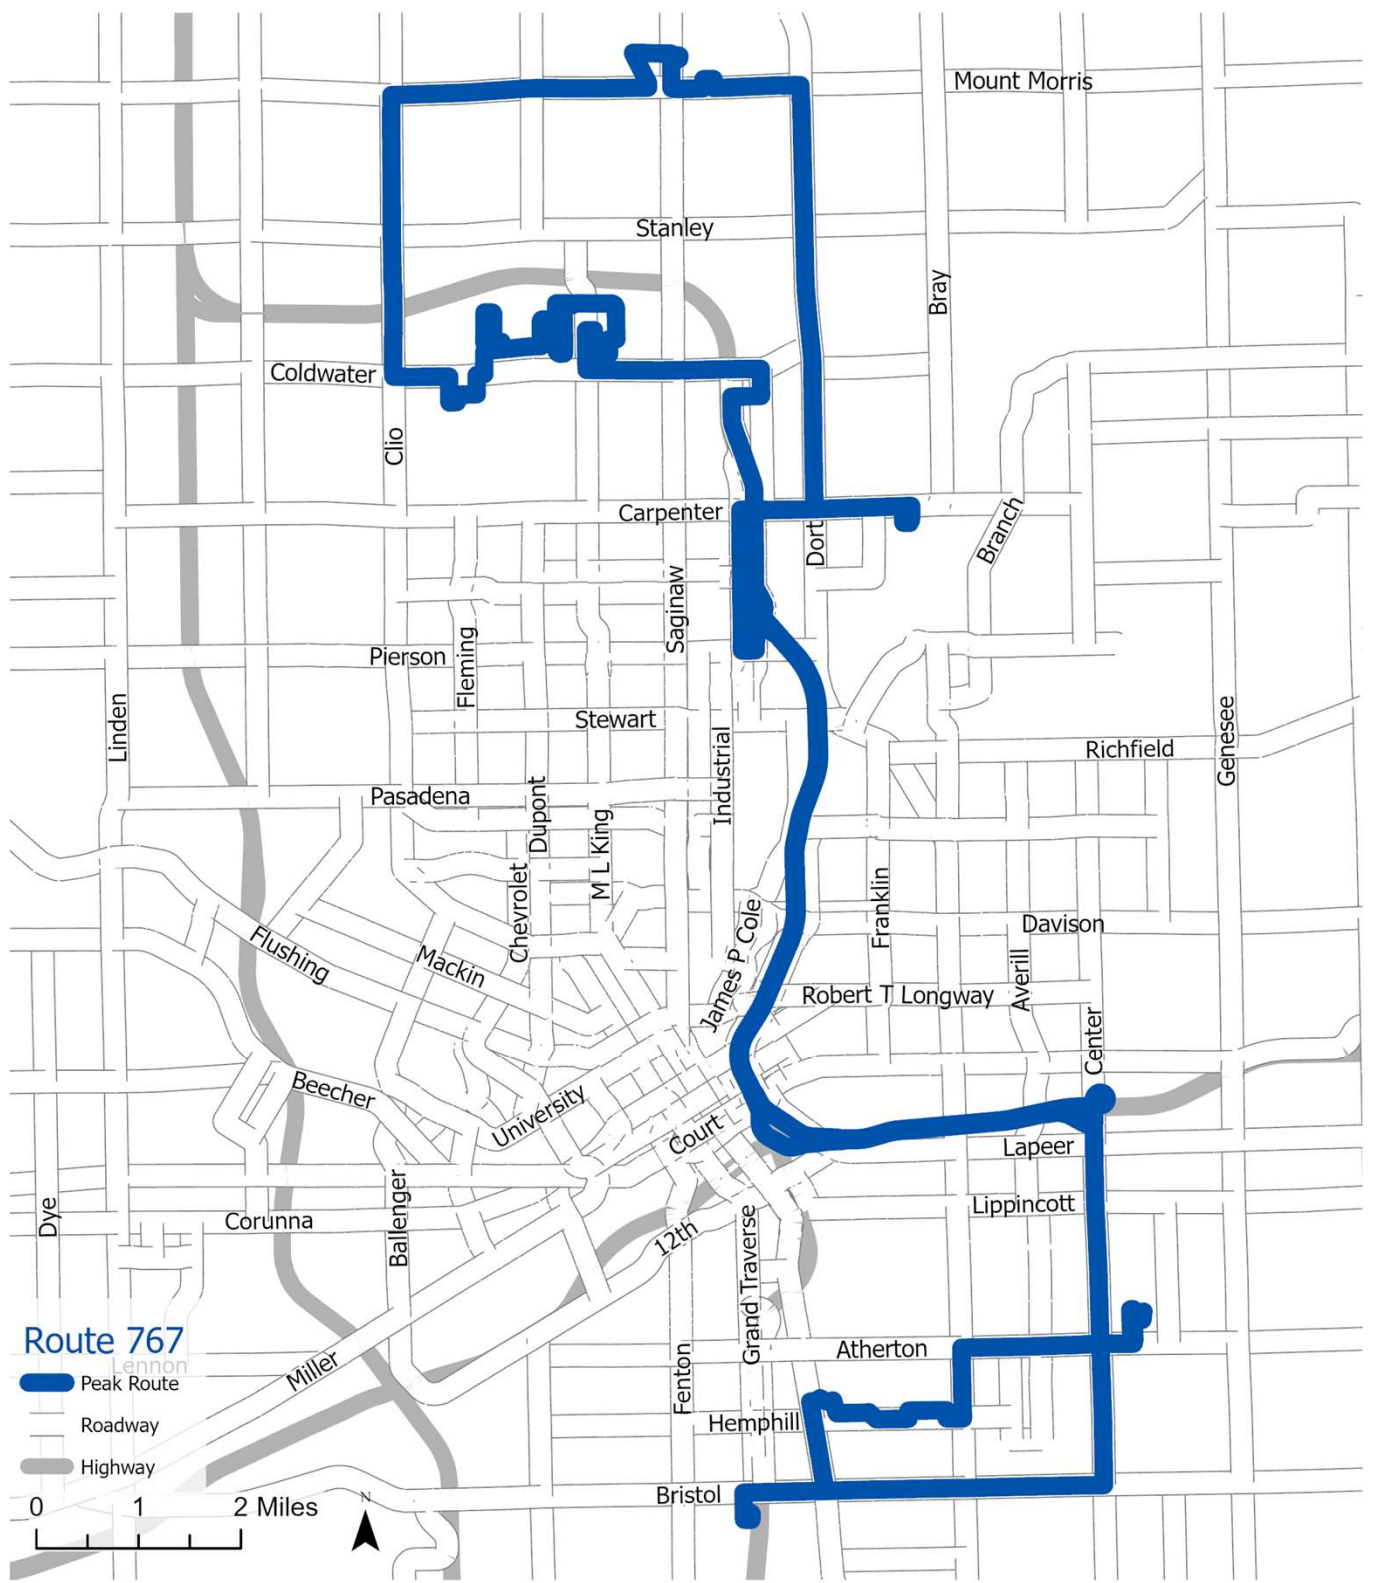

767 Atherton East

Location	AM	PM
Harry St & E Grand Blvd	6:13 AM	4:11 PM
Hibiscus St & Palmetto Dr	6:19 AM	4:16 PM
Cypress Dr & Orange Blossom Ln	6:20 AM	4:20 PM
Flamingo Dr & S Verdun St	6:22 AM	4:26 PM
Flamingo Dr & Lebeau St	6:24 AM	4:31 PM
Harwood Rd & David Berger St	6:26 AM	4:32 PM
Barch Rd & Penwood Rd	6:27 AM	4:34 PM
Bates Rd & Stem Ln	6:32 AM	4:36 PM
Obrien Rd & Parkton Rd	6:34 AM	4:38 PM
Kevin David Dr & Toby Beth Dr	6:37 AM	4:41 PM
W Washington Ave & Dover Ct	6:49 AM	4:43 PM
Save A Lot	6:51 AM	4:44 PM
Temperance St & Howard St	6:54 AM	4:48 PM
Morningside & Pemberton	7:03 AM	4:06 PM
Selby St & Eagle Ridge Ln	7:08 AM	4:00 PM
Selby St & Edgar Holt Dr	7:09 AM	4:01 PM
Burton Glen Academy	7:23 AM	3:10 PM
Green Briar Blvd & Briar Downs Ln	7:30 AM	3:22 PM
Bryant St & Milton Dr	7:38 AM	3:30 PM
Pengelly Rd & Tennyson Ave	7:40 AM	3:32 PM
Cheyenne St & McDonald Ave	7:43 AM	3:35 PM
Burton Glen Academy	7:50 AM	3:42 PM

Peak Routes Run Monday Through Friday