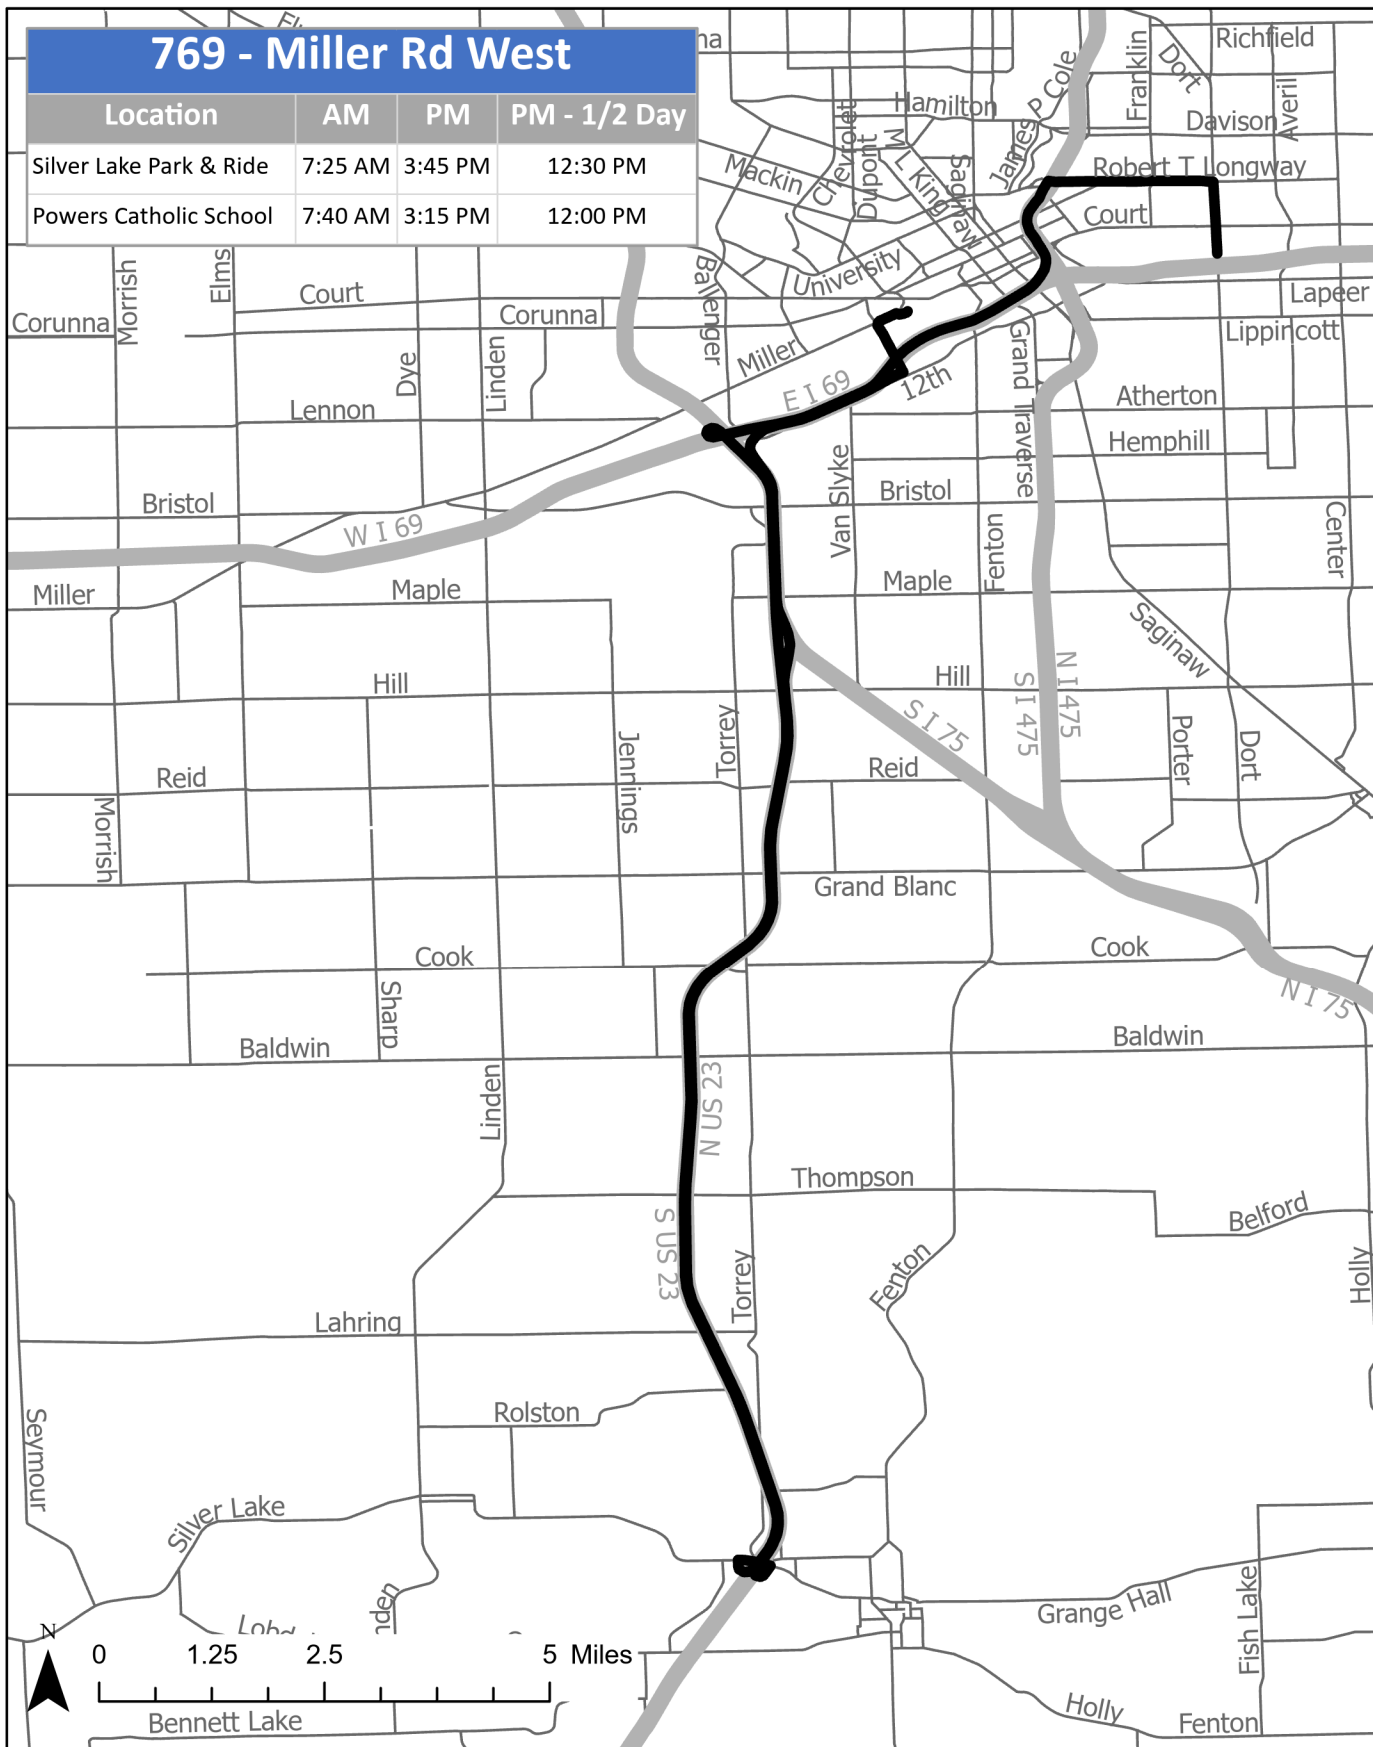

# Peak Routes

769 - Miller Rd West			
Location	AM	PM	PM - 1/2 Day
Silver Lake Park & Ride	7:25 AM	3:45 PM	12:30 PM
Powers Catholic School	7:40 AM	3:15 PM	12:00 PM