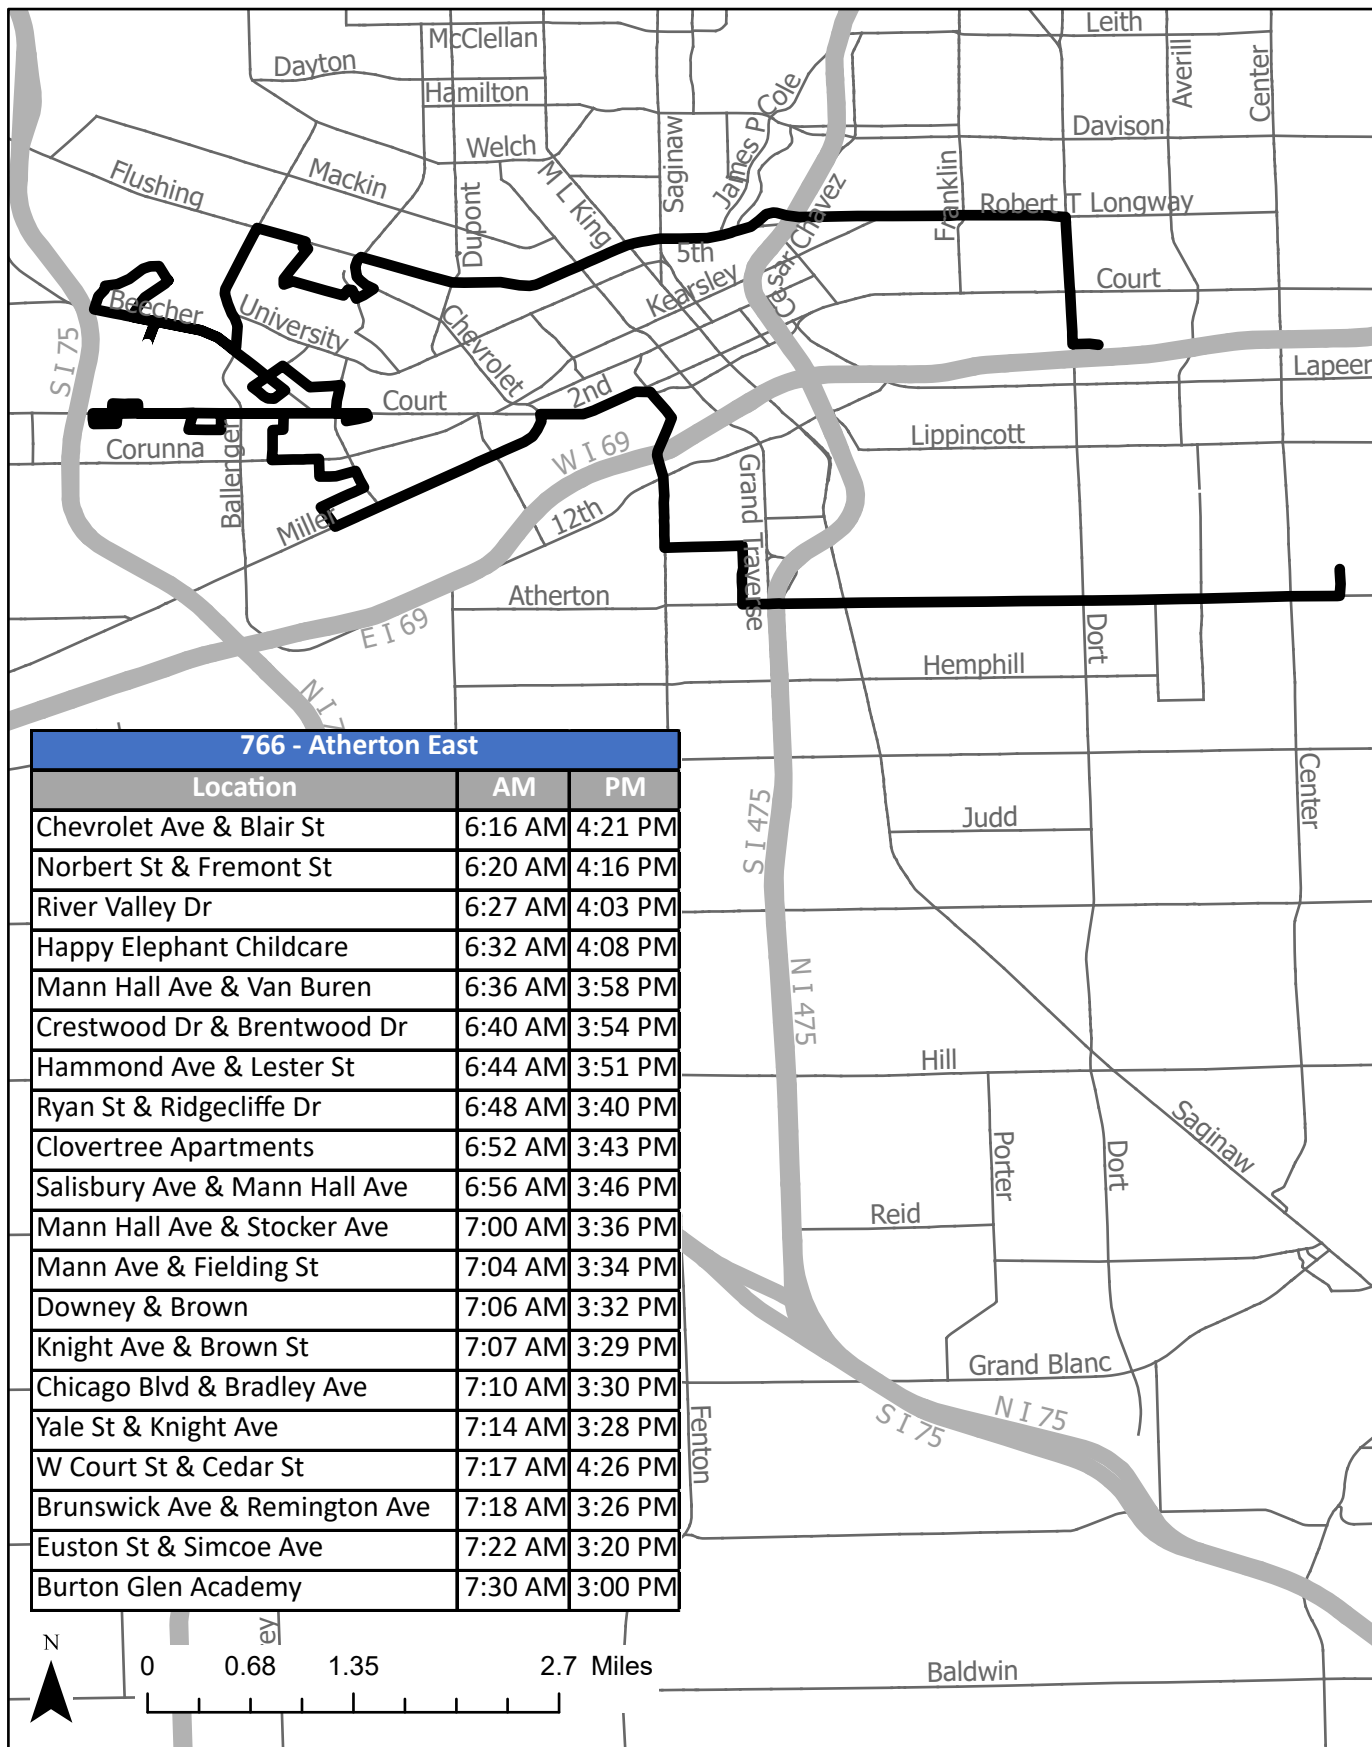

Peak Routes

766 - Atherton East		
Location	AM	PM
Chevrolet Ave & Blair St	6:16 AM	4:21 PM
Norbert St & Fremont St	6:20 AM	4:16 PM
River Valley Dr	6:27 AM	4:03 PM
Happy Elephant Childcare	6:32 AM	4:08 PM
Mann Hall Ave & Van Buren	6:36 AM	3:58 PM
Crestwood Dr & Brentwood Dr	6:40 AM	3:54 PM
Hammond Ave & Lester St	6:44 AM	3:51 PM
Ryan St & Ridgecliffe Dr	6:48 AM	3:40 PM
Clovertree Apartments	6:52 AM	3:43 PM
Salisbury Ave & Mann Hall Ave	6:56 AM	3:46 PM
Mann Hall Ave & Stocker Ave	7:00 AM	3:36 PM
Mann Ave & Fielding St	7:04 AM	3:34 PM
Downey & Brown	7:06 AM	3:32 PM
Knight Ave & Brown St	7:07 AM	3:29 PM
Chicago Blvd & Bradley Ave	7:10 AM	3:30 PM
Yale St & Knight Ave	7:14 AM	3:28 PM
W Court St & Cedar St	7:17 AM	4:26 PM
Brunswick Ave & Remington Ave	7:18 AM	3:26 PM
Euston St & Simcoe Ave	7:22 AM	3:20 PM
Burton Glen Academy	7:30 AM	3:00 PM