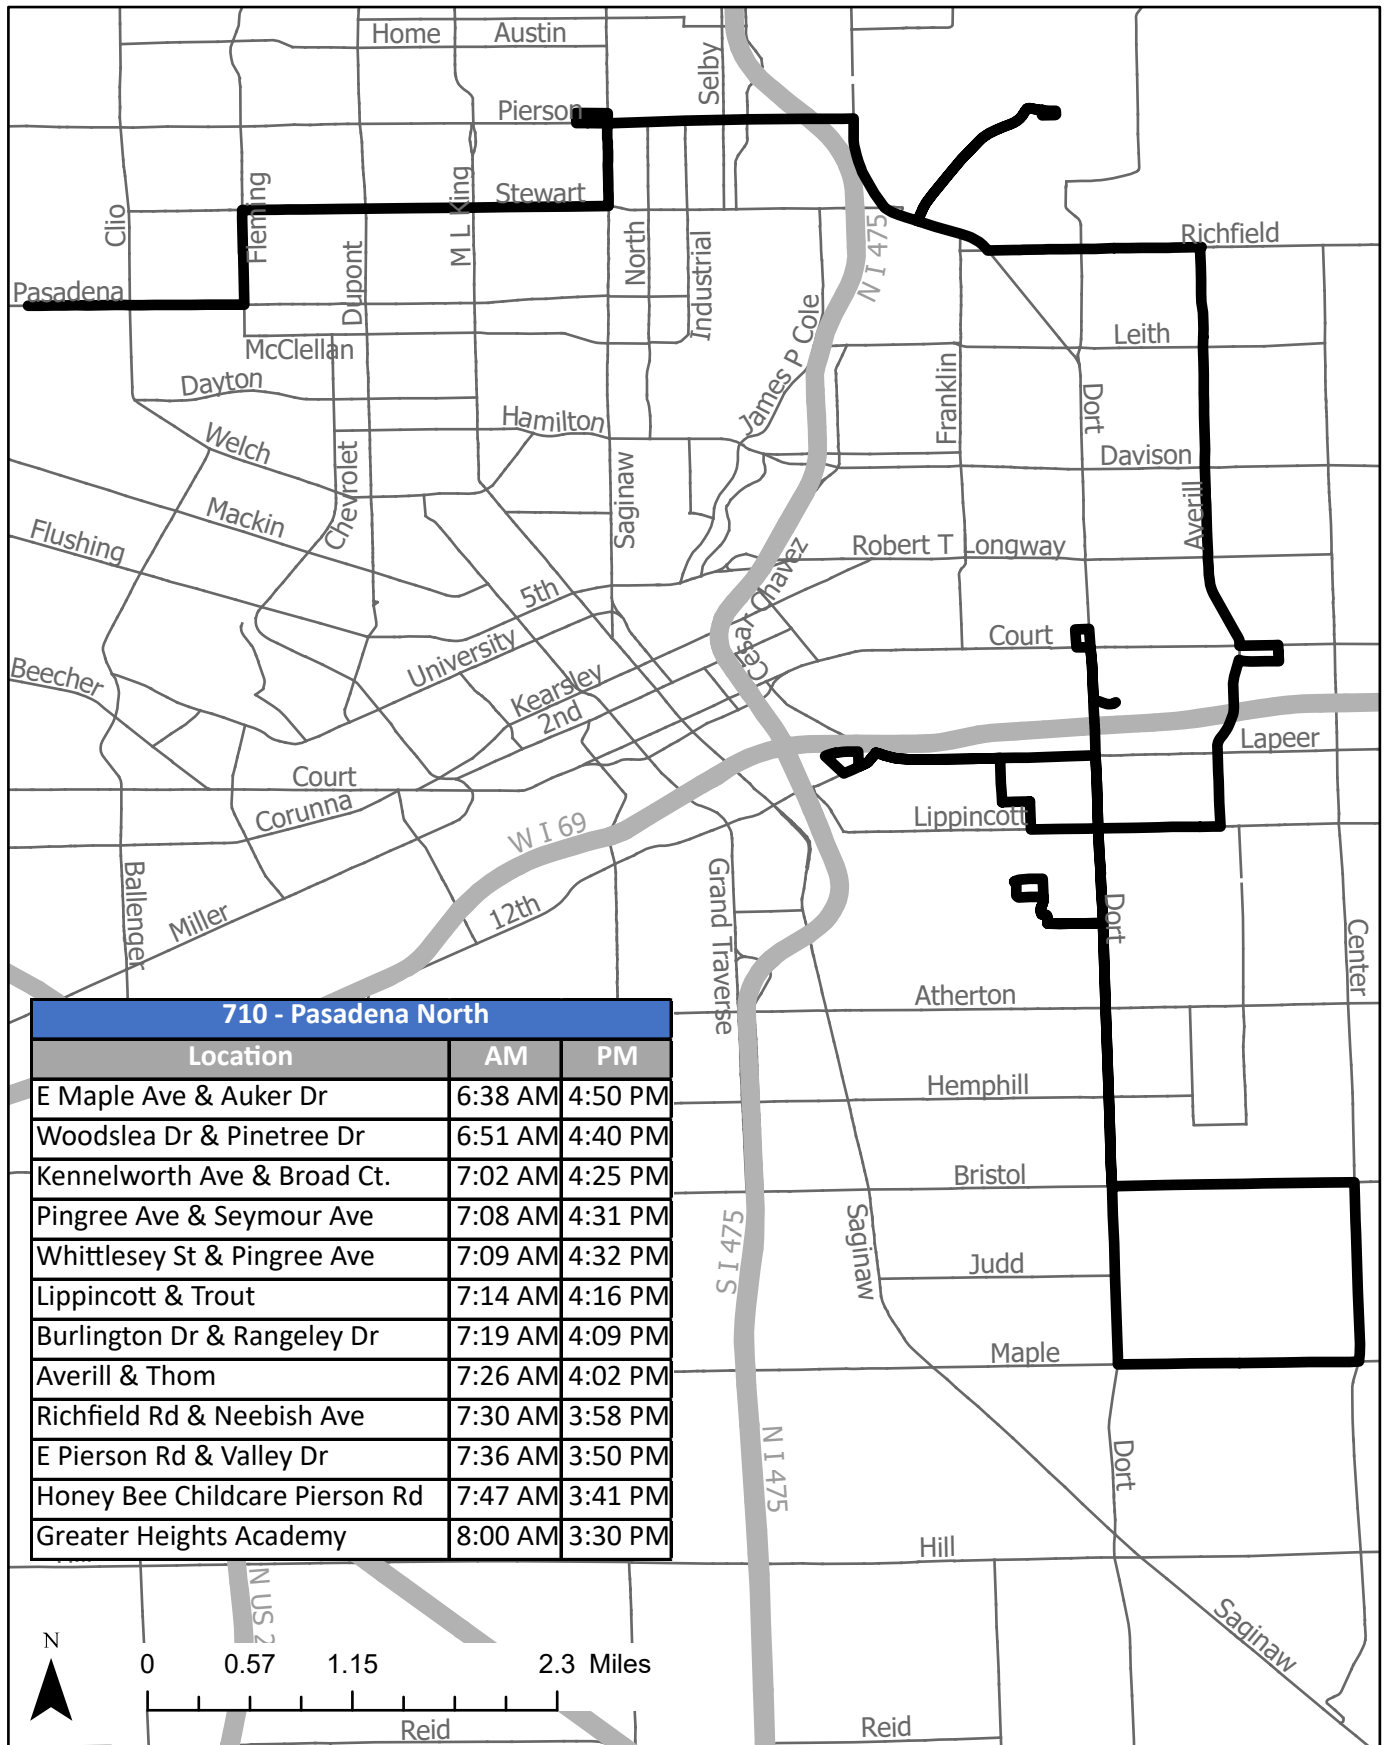

Peak Routes

710 - Pasadena North		
Location	AM	PM
E Maple Ave & Auker Dr	6:38 AM	4:50 PM
Woodslea Dr & Pinetree Dr	6:51 AM	4:40 PM
Kennelworth Ave & Broad Ct.	7:02 AM	4:25 PM
Pingree Ave & Seymour Ave	7:08 AM	4:31 PM
Whittlesey St & Pingree Ave	7:09 AM	4:32 PM
Lippincott & Trout	7:14 AM	4:16 PM
Burlington Dr & Rangeley Dr	7:19 AM	4:09 PM
Averill & Thom	7:26 AM	4:02 PM
Richfield Rd & Neebish Ave	7:30 AM	3:58 PM
E Pierson Rd & Valley Dr	7:36 AM	3:50 PM
Honey Bee Childcare Pierson Rd	7:47 AM	3:41 PM
Greater Heights Academy	8:00 AM	3:30 PM