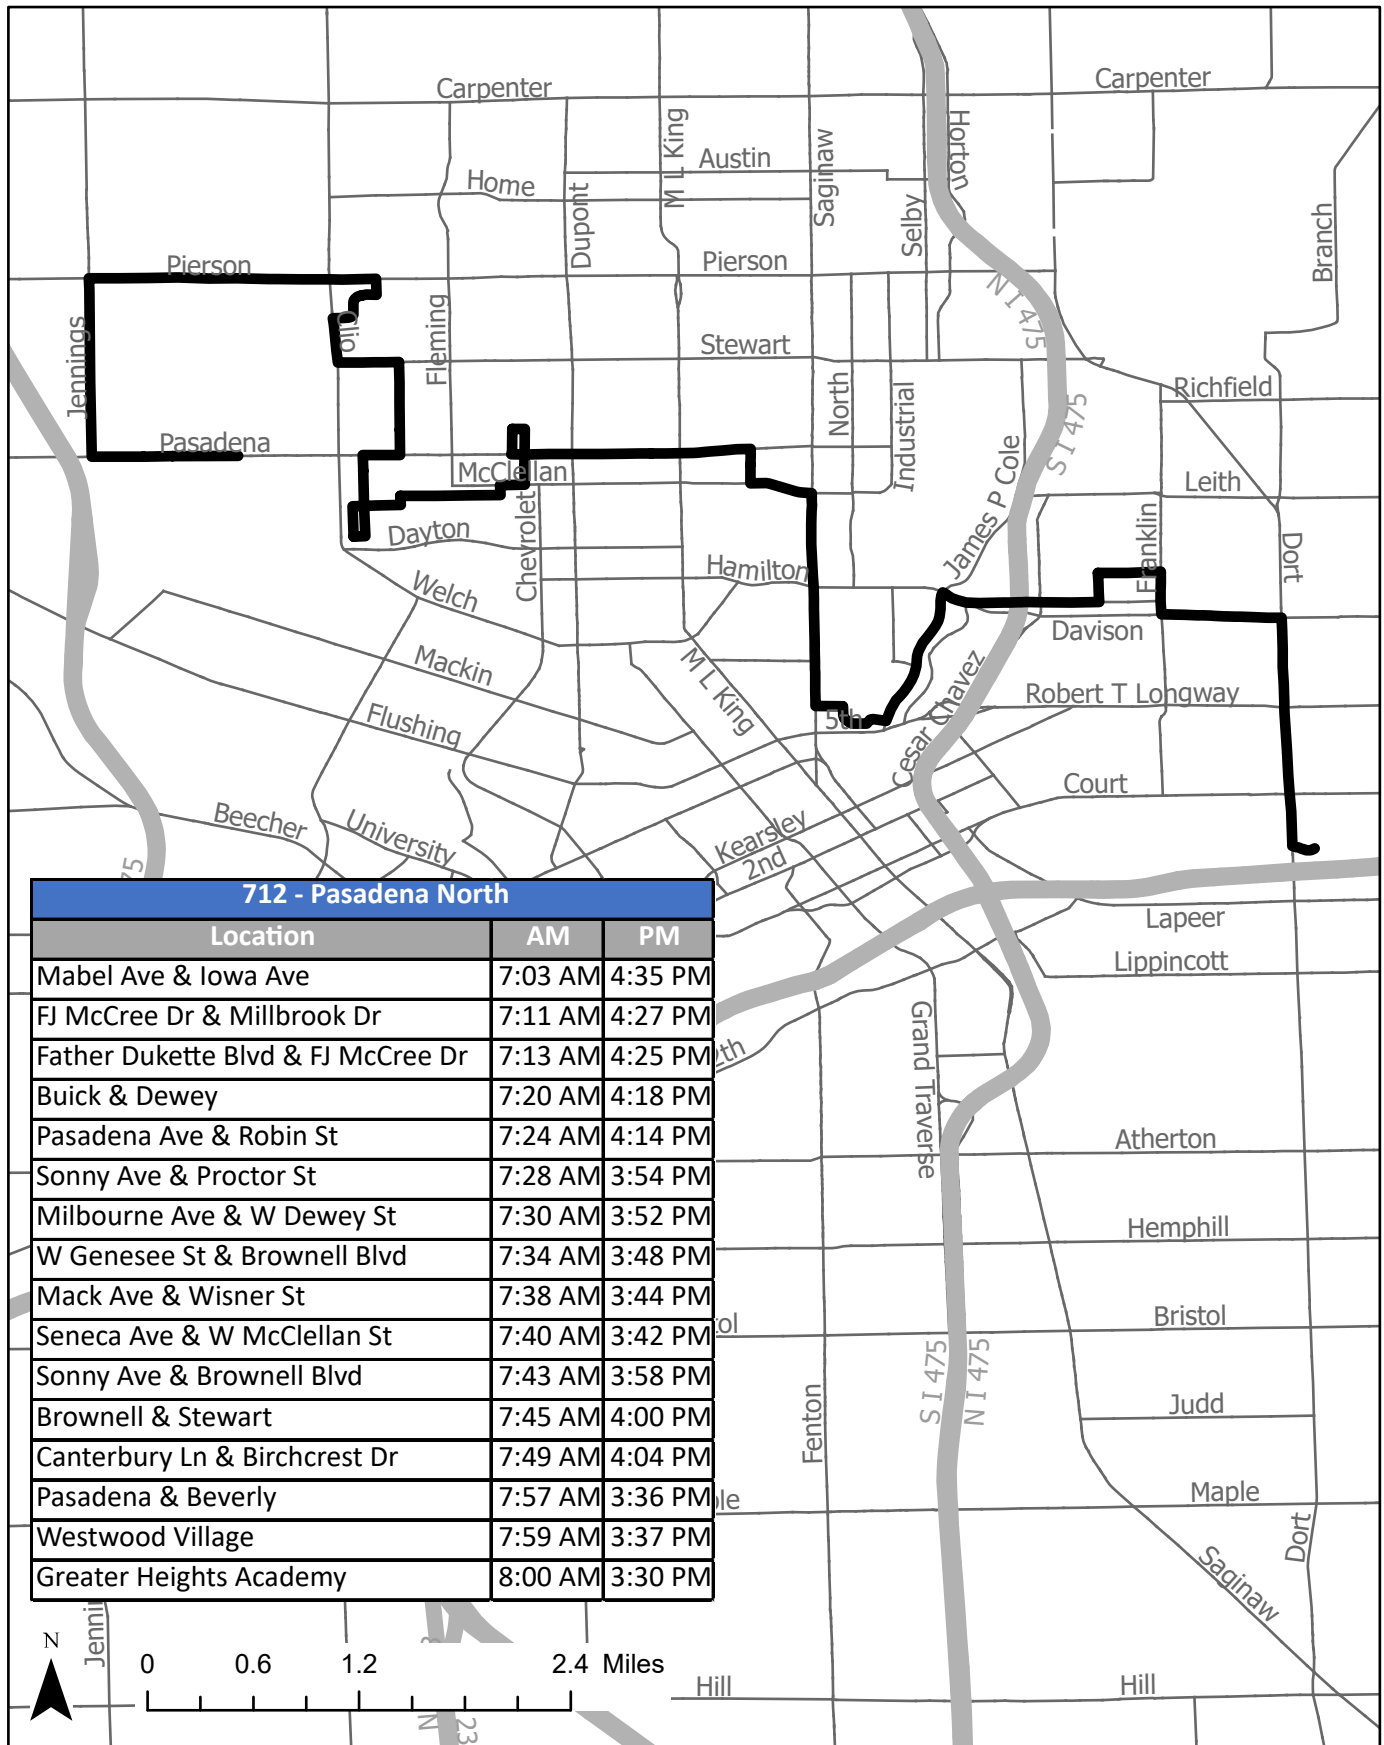

# Peak Routes

712 - Pasadena North		
Location	AM	PM
Mabel Ave & Iowa Ave	7:03 AM	4:35 PM
FJ McCree Dr & Millbrook Dr	7:11 AM	4:27 PM
Father Dukette Blvd & FJ McCree Dr	7:13 AM	4:25 PM
Buick & Dewey	7:20 AM	4:18 PM
Pasadena Ave & Robin St	7:24 AM	4:14 PM
Sonny Ave & Proctor St	7:28 AM	3:54 PM
Milbourne Ave & W Dewey St	7:30 AM	3:52 PM
W Genesee St & Brownell Blvd	7:34 AM	3:48 PM
Mack Ave & Wisner St	7:38 AM	3:44 PM
Seneca Ave & W McClellan St	7:40 AM	3:42 PM
Sonny Ave & Brownell Blvd	7:43 AM	3:58 PM
Brownell & Stewart	7:45 AM	4:00 PM
Canterbury Ln & Birchcrest Dr	7:49 AM	4:04 PM
Pasadena & Beverly	7:57 AM	3:36 PM
Westwood Village	7:59 AM	3:37 PM
Greater Heights Academy	8:00 AM	3:30 PM